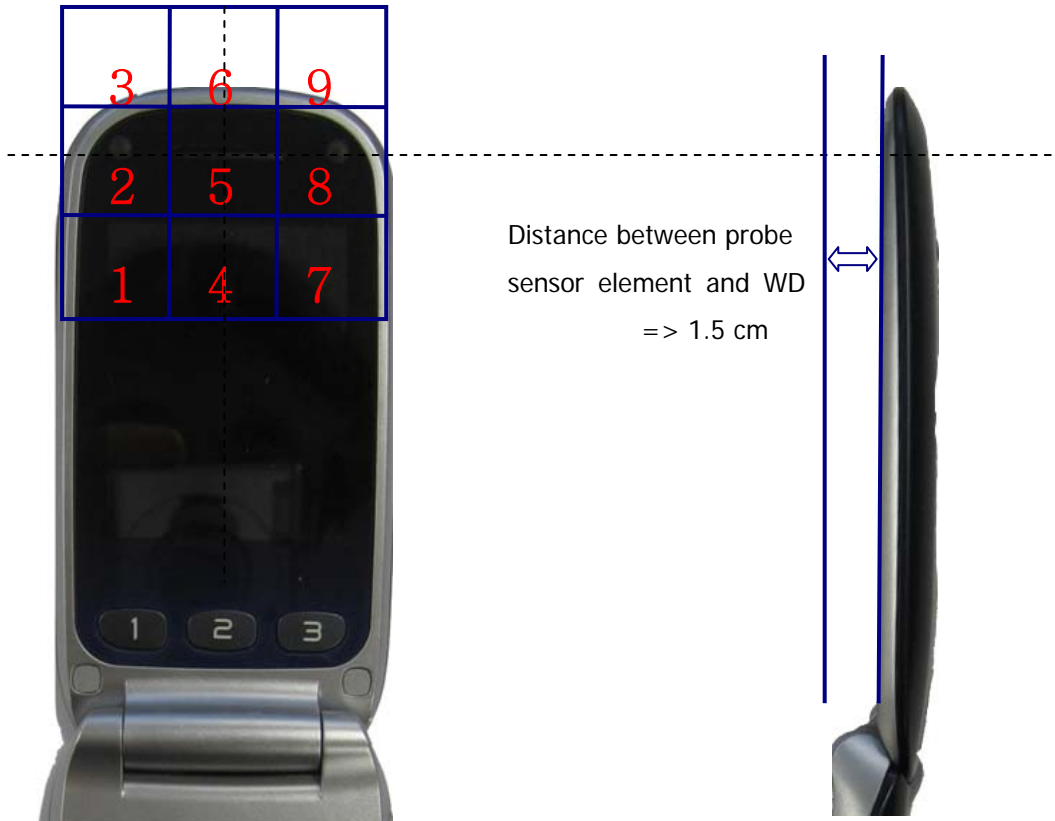

APPENDIX B (HAC TEST SET-UP PHOTO)

■ Test Setup Photo

5 X 5 Scan grid above WD

GSM

E-Field WD Scan overlay

H-Field WD Scan overlay

WCDMA

E-Field WD Scan overlay

H-Field WD Scan overlay