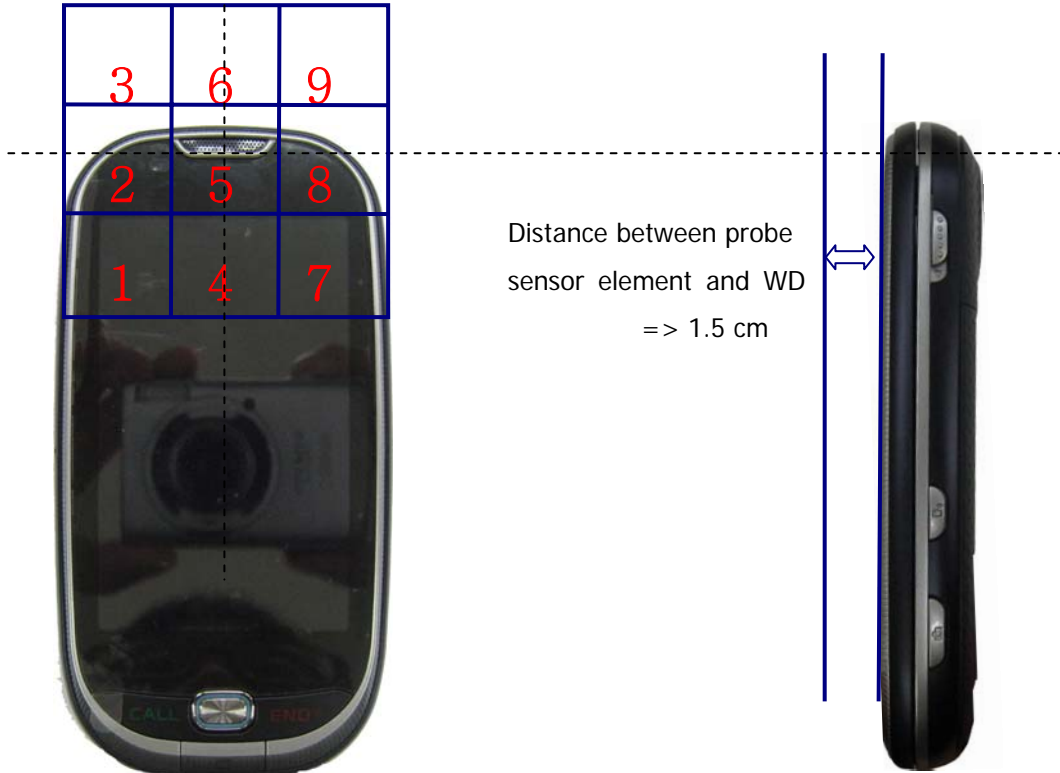

APPENDIX B (HAC TEST SET-UP PHOTO)

■ Test Setup Photo

5 X 5 Scan grid above WD

GSM E-Field WD Scan overlay

GSM H-Field WD Scan overlay

WCDMA E-Field WD Scan overlay

WCDMA H-Field WD Scan overlay