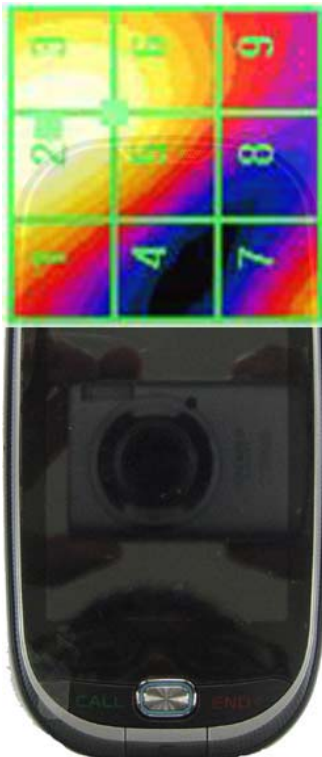

APPENDIX B (HAC TEST SET-UP PHOTO)

■ Test Setup Photo

5 X 5 Scan grid above WD

GSM E-Field WD Scan overlay

GSM H-Field WD Scan overlay

WCDMA E-Field WD Scan overlay

WCDMA H-Field WD Scan overlay