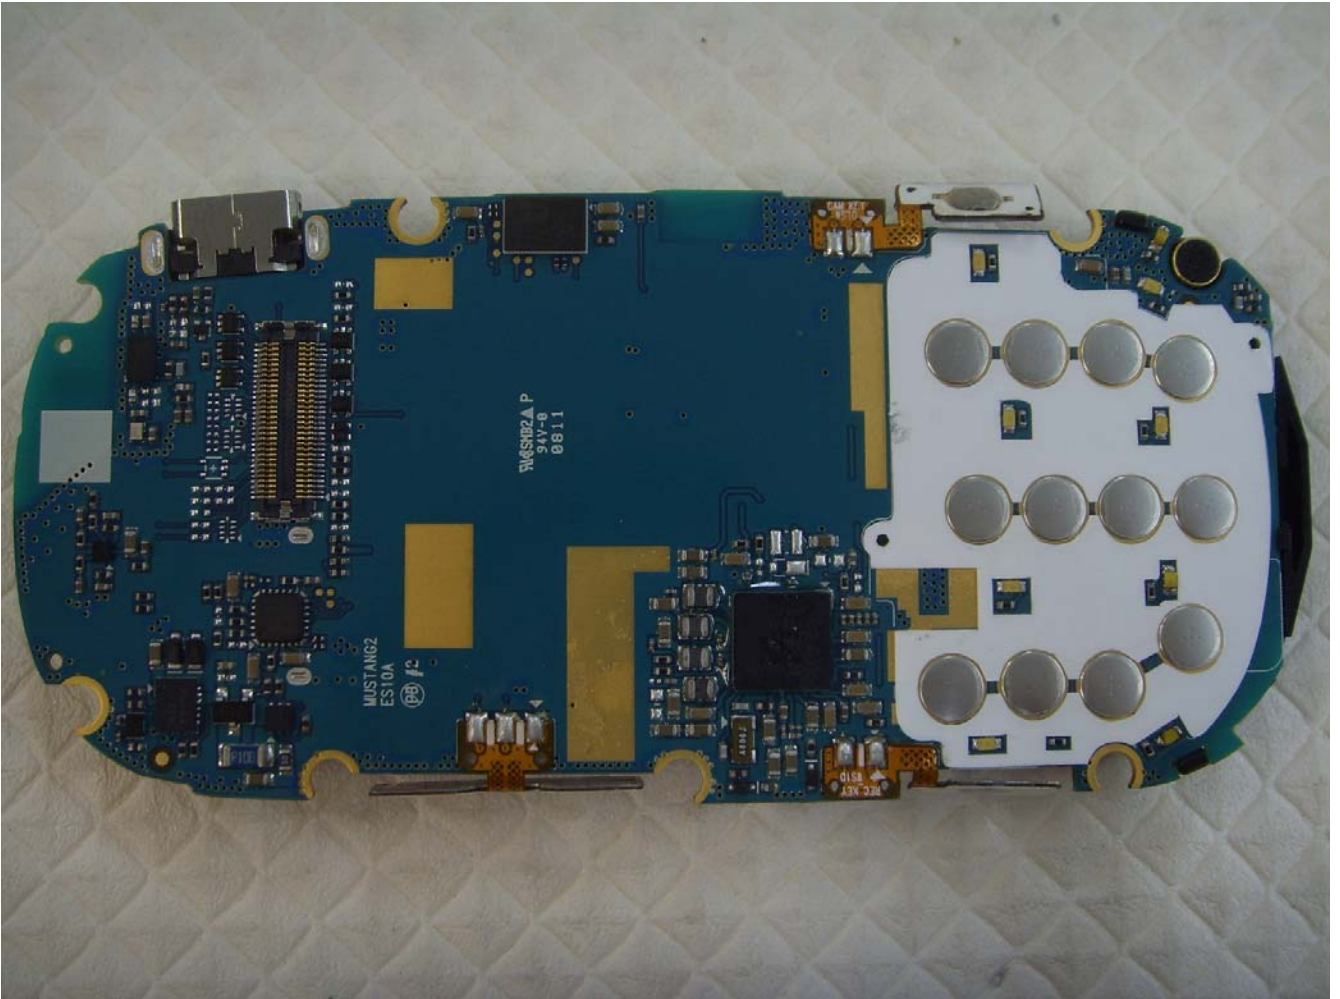

■ INTERNAL PHOTO