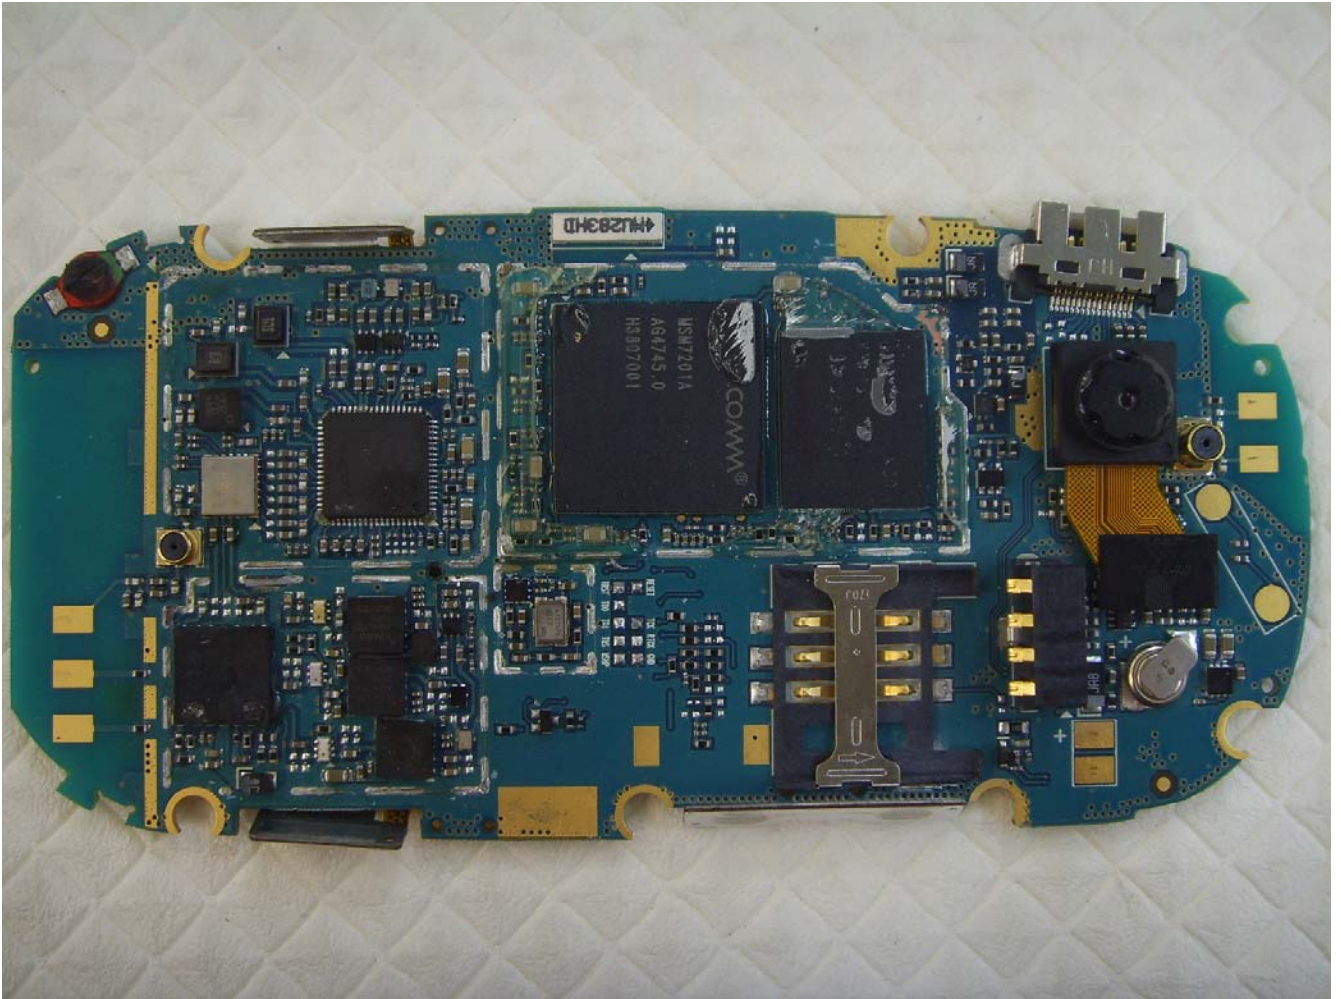

■ INTERNAL PHOTO