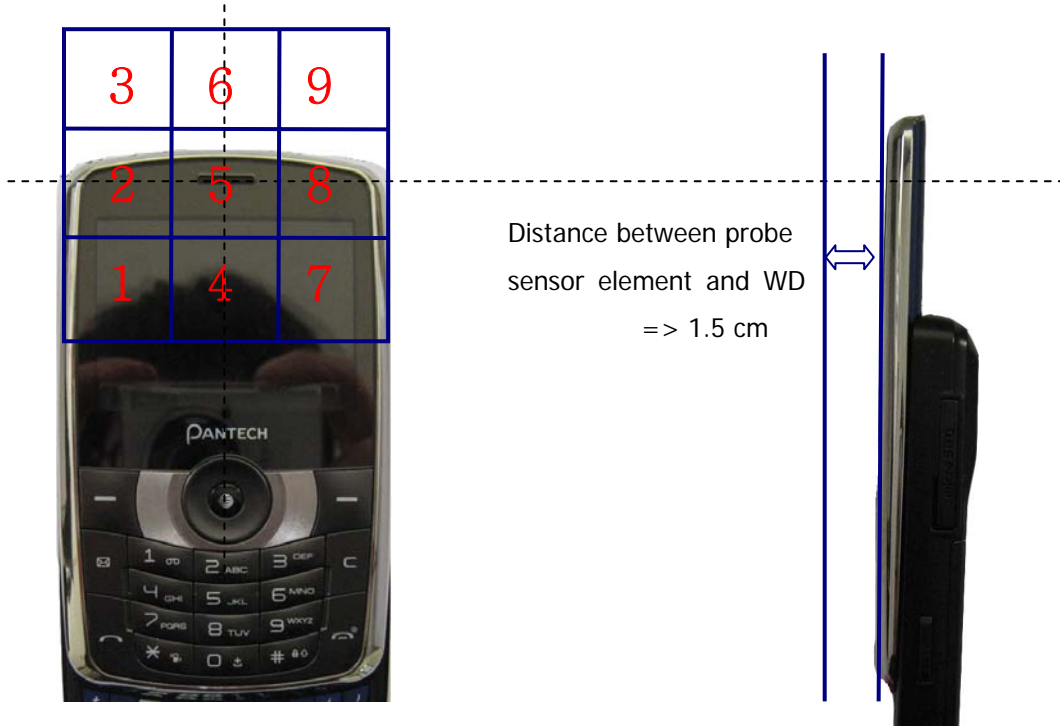

APPENDIX B (HAC TEST SET-UP PHOTO)

■ Test Setup Photo

5 X 5 Scan grid above WD

GSM E-Field WD Scan overlay

GSM H-Field WD Scan overlay

WCDMA E-Field WD Scan overlay

WCDMA H-Field WD Scan overlay