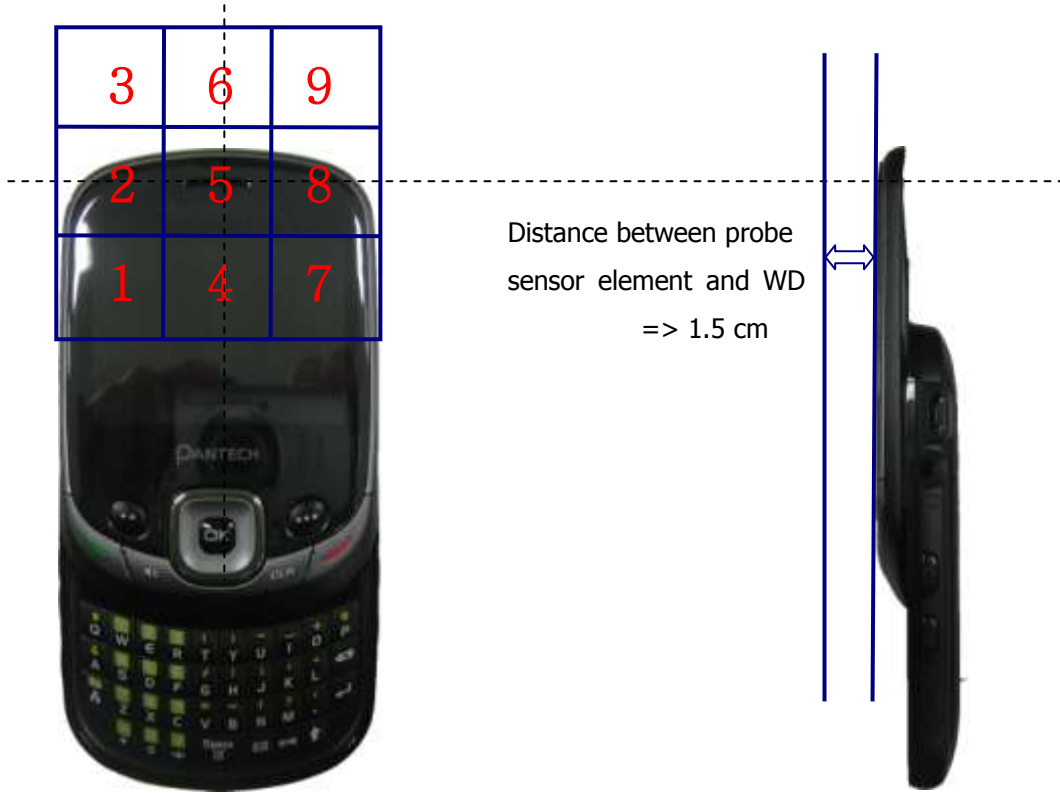

APPENDIX B (HAC TEST SET-UP PHOTO)

■ Test Setup Photo

5 X 5 Scan grid above WD

CDMA

E-Field WD Scan overlay

H-Field WD Scan overlay