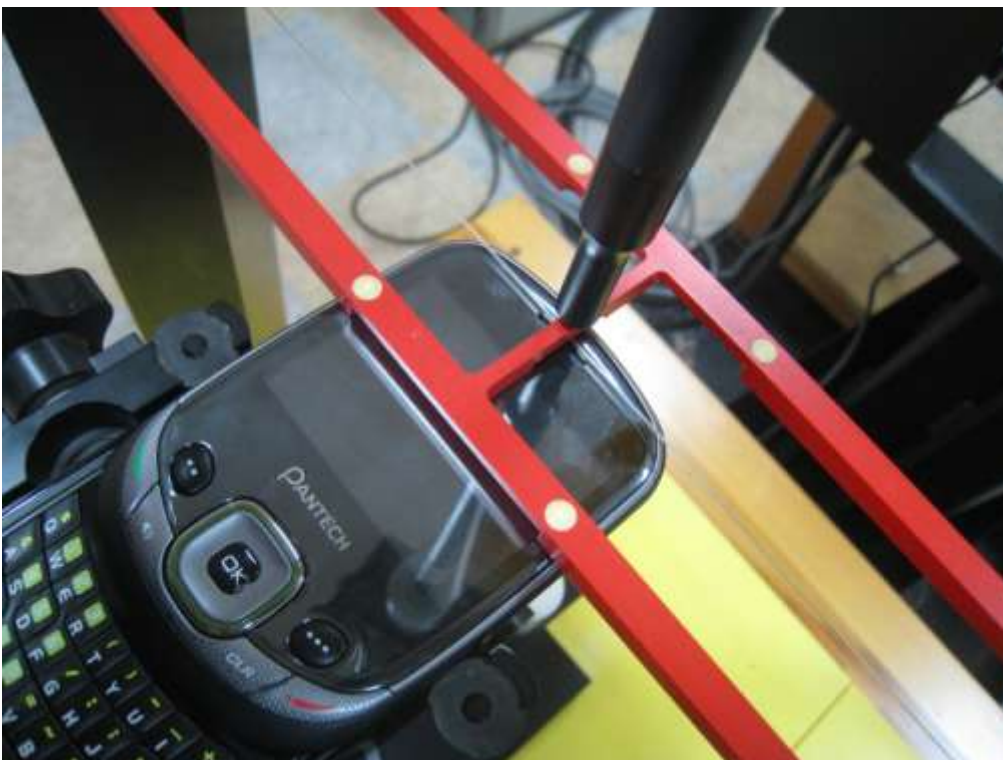

APPENDIX B (HAC TEST SET-UP PHOTO)

■ Test Setup Photo

5 X 5 Scan grid above WD

CDMA

E-Field WD Scan overlay

H-Field WD Scan overlay