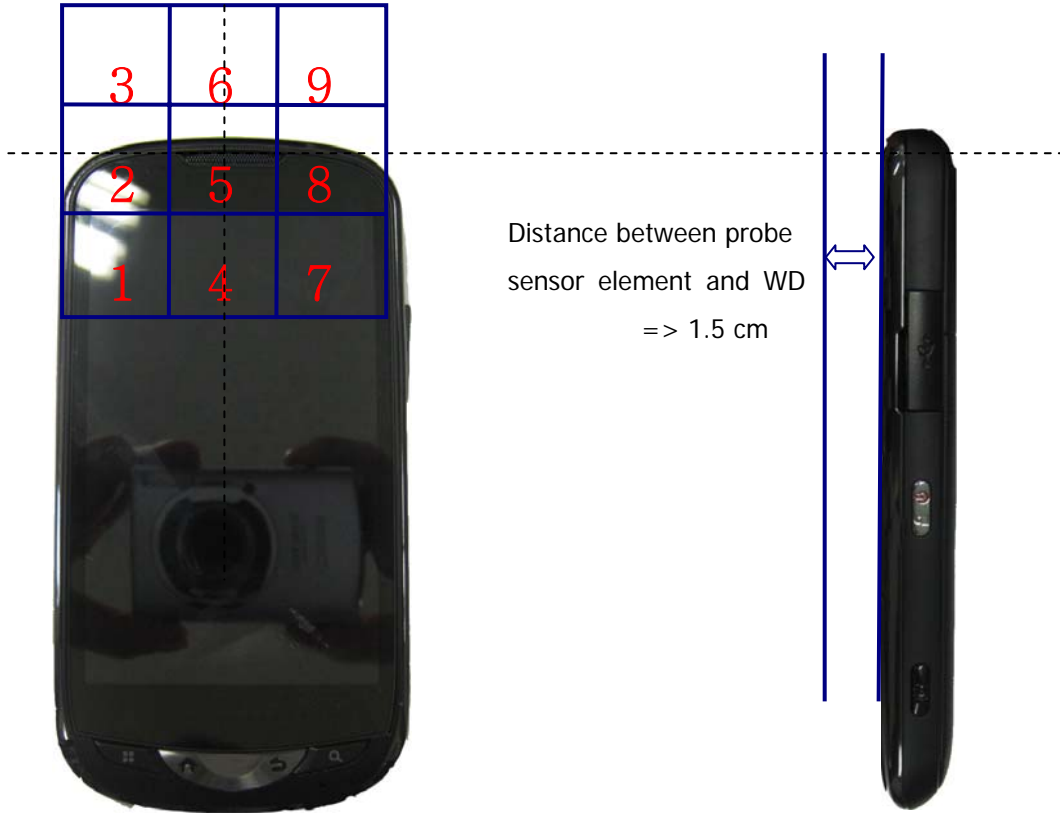

## **APPENDIX B (HAC TEST SET-UP PHOTO)**

■ Test Setup Photo

5 X 5 Scan grid above WD

1. with normal cover

E-Field WD Scan overlay

H-Field WD Scan overlay

## 2. wireless charging cover

E-Field WD Scan overlay

H-Field WD Scan overlay