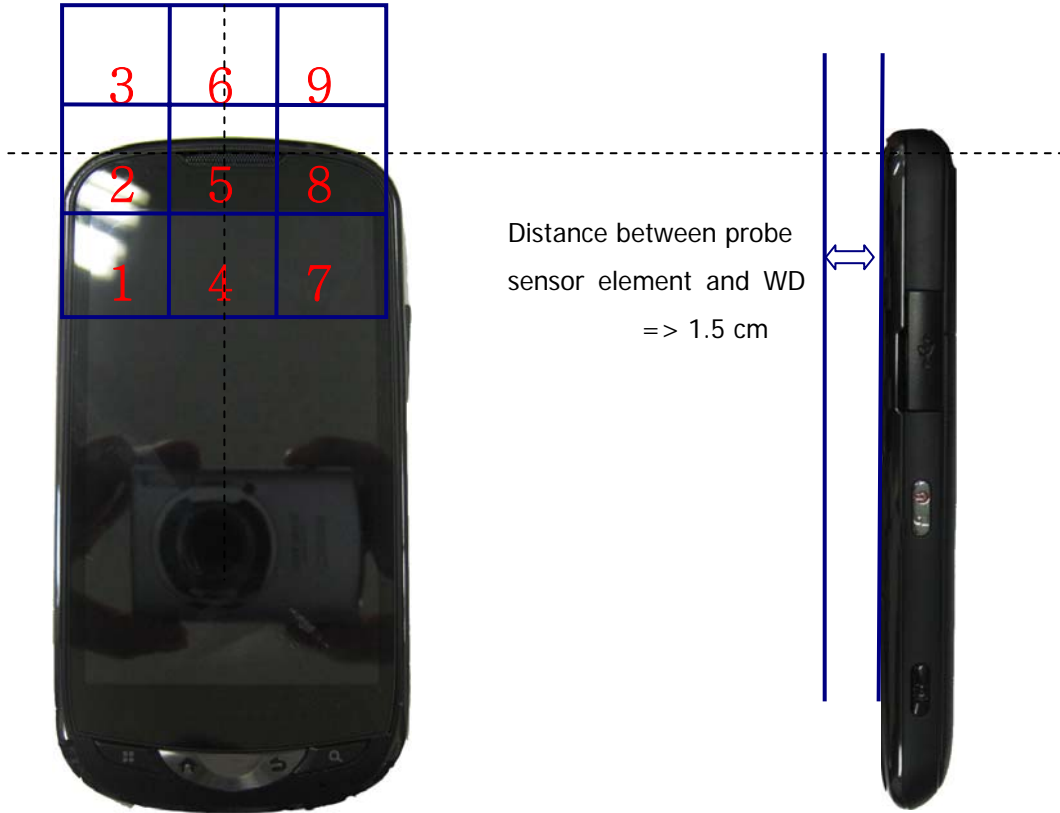

APPENDIX B (HAC TEST SET-UP PHOTO)

■ Test Setup Photo

5 X 5 Scan grid above WD

E-Field WD Scan overlay

H-Field WD Scan overlay