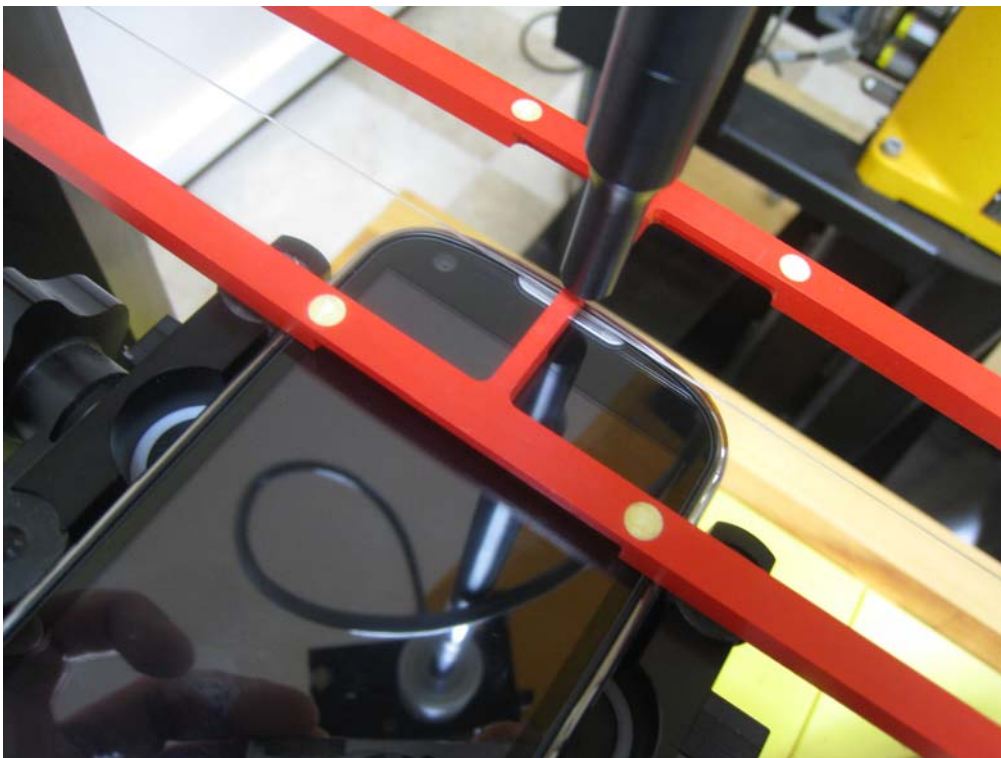

APPENDIX B (HAC TEST SET-UP PHOTO)

■ Test Setup Photo

5 X 5 Scan grid above WD

E-Field WD Scan overlay

H-Field WD Scan overlay