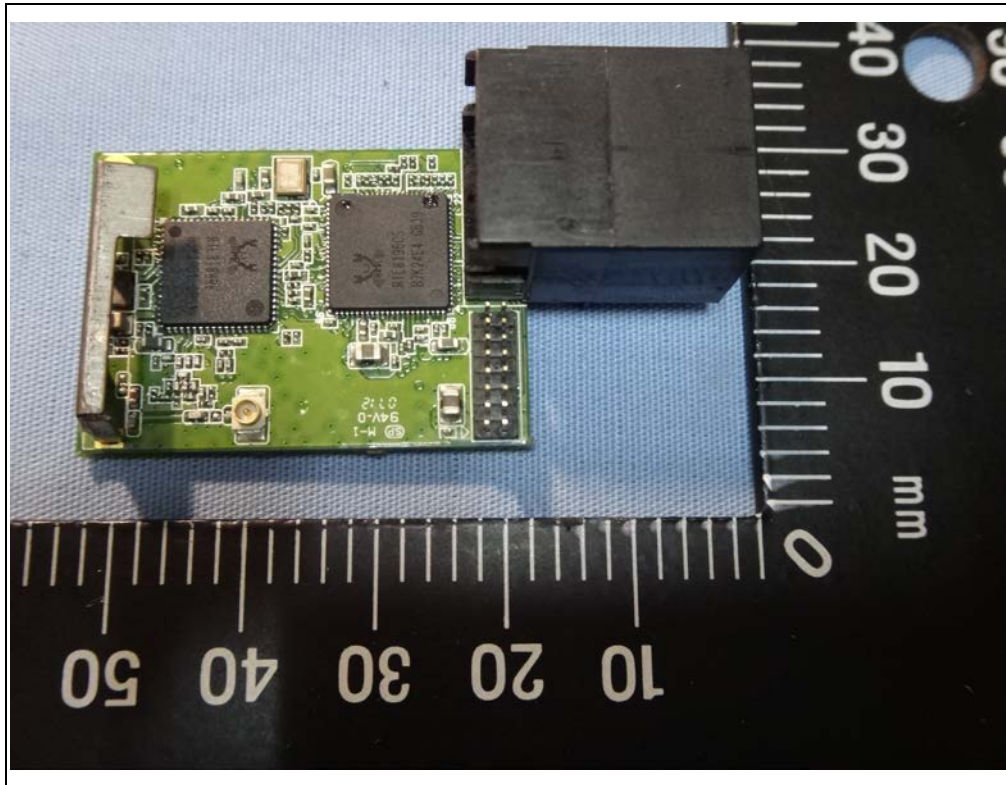

Spectrum Research & Testing Lab., Inc.

No.167, Ln. 780, Shan-Tong Rd.,Ling 8, Shan-Tong Li, Chung-Li City, Taoyuan County 320, Taiwan (R.O.C.)

Reference No.: A12090502

Photo Page: 1 of 7

TOP INSIDE

TOP INSIDE

PCB Main Board

PCB Main Board

PCB Main Board

PCB Main Board

Battery

Mirco USB Cable

Case

Case

Spectrum Research & Testing Lab., Inc.

No.167, Ln. 780, Shan-Tong Rd.,Ling 8, Shan-Tong Li, Chung-Li City,
Taoyuan County 320, Taiwan (R.O.C.)

Reference No.: A12090502

Photo Page: 6 of 7

Other Case

Other Case

Spectrum Research & Testing Lab., Inc.

No.167, Ln. 780, Shan-Tong Rd.,Ling 8, Shan-Tong Li, Chung-Li City,
Taoyuan County 320, Taiwan (R.O.C.)

Reference No.: A12090502

Photo Page: 7 of 7

Other Case

Other Case