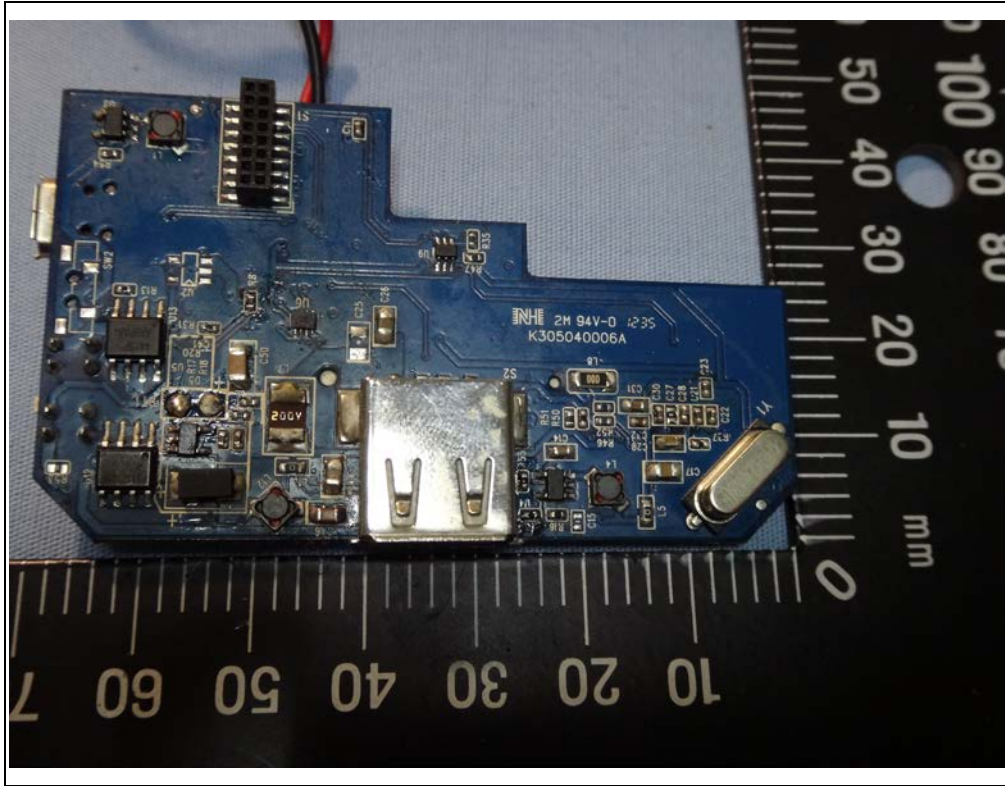

Spectrum Research & Testing Lab., Inc.

No.167, Ln. 780, Shan-Tong Rd.,Ling 8, Shan-Tong Li, Chung-Li City, Taoyuan County 320, Taiwan (R.O.C.)

Reference No.: A12090502

Photo Page: 1 of 7

TOP INSIDE

TOP INSIDE

PCB Main Board

PCB Main Board

PCB Main Board

PCB Main Board

Battery

Mirco USB Cable

Case

Case

Spectrum Research & Testing Lab., Inc.

No.167, Ln. 780, Shan-Tong Rd.,Ling 8, Shan-Tong Li, Chung-Li City,
Taoyuan County 320, Taiwan (R.O.C.)

Reference No.: A12090502

Photo Page: 6 of 7

Other Case

Other Case