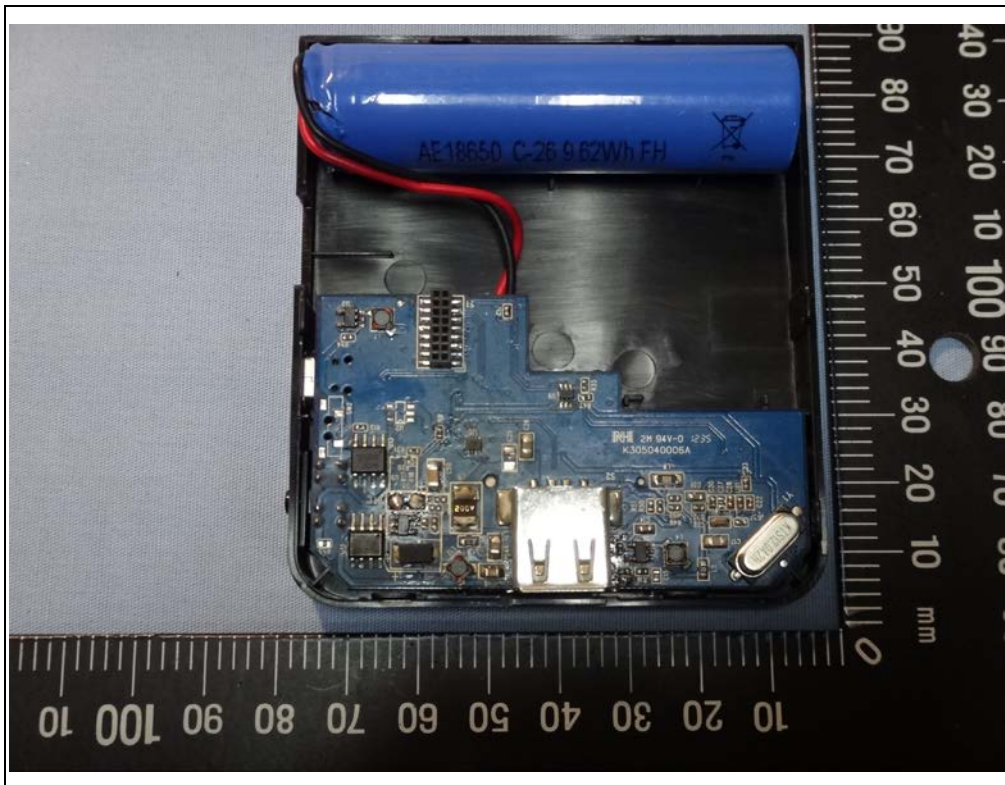

Spectrum Research & Testing Lab., Inc.

No.167, Ln. 780, Shan-Tong Rd.,Ling 8, Shan-Tong Li, Chung-Li City, Taoyuan County 320, Taiwan (R.O.C.)

Reference No.: A12090502

Photo Page: 1 of 7

TOP INSIDE

TOP INSIDE

PCB Main Board

PCB Main Board

PCB Main Board

PCB Main Board

Battery

Mirco USB Cable

Case

Case

Spectrum Research & Testing Lab., Inc.

No.167, Ln. 780, Shan-Tong Rd.,Ling 8, Shan-Tong Li, Chung-Li City,
Taoyuan County 320, Taiwan (R.O.C.)

Reference No.: A12090502

Photo Page: 6 of 7

Other Case

Other Case

Spectrum Research & Testing Lab., Inc.

No.167, Ln. 780, Shan-Tong Rd.,Ling 8, Shan-Tong Li, Chung-Li City,
Taoyuan County 320, Taiwan (R.O.C.)

Reference No.: A12090502

Photo Page: 7 of 7

Other Case

Other Case