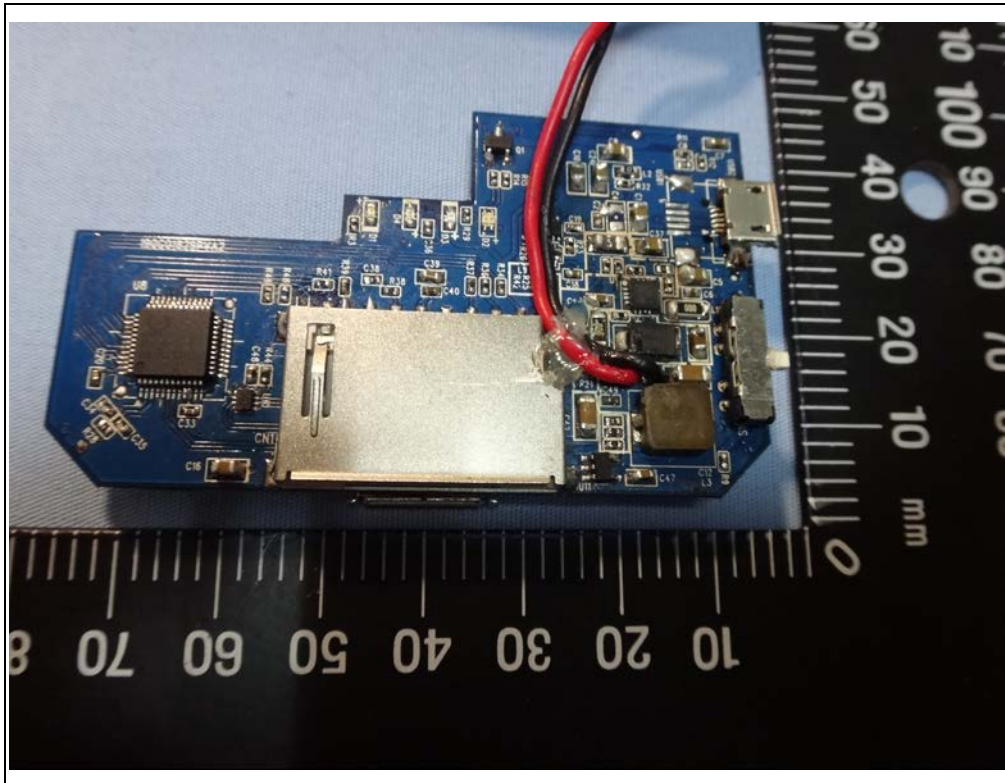

Spectrum Research & Testing Lab., Inc.

No.167, Ln. 780, Shan-Tong Rd.,Ling 8, Shan-Tong Li, Chung-Li City, Taoyuan County 320, Taiwan (R.O.C.)

Reference No.: A12090502

Photo Page: 1 of 7

TOP INSIDE

TOP INSIDE

PCB Main Board

PCB Main Board

PCB Main Board

PCB Main Board

Battery

Mirco USB Cable

Case

Case

Spectrum Research & Testing Lab., Inc.

No.167, Ln. 780, Shan-Tong Rd.,Ling 8, Shan-Tong Li, Chung-Li City,
Taoyuan County 320, Taiwan (R.O.C.)

Reference No.: A12090502

Photo Page: 6 of 7

Other Case

Other Case