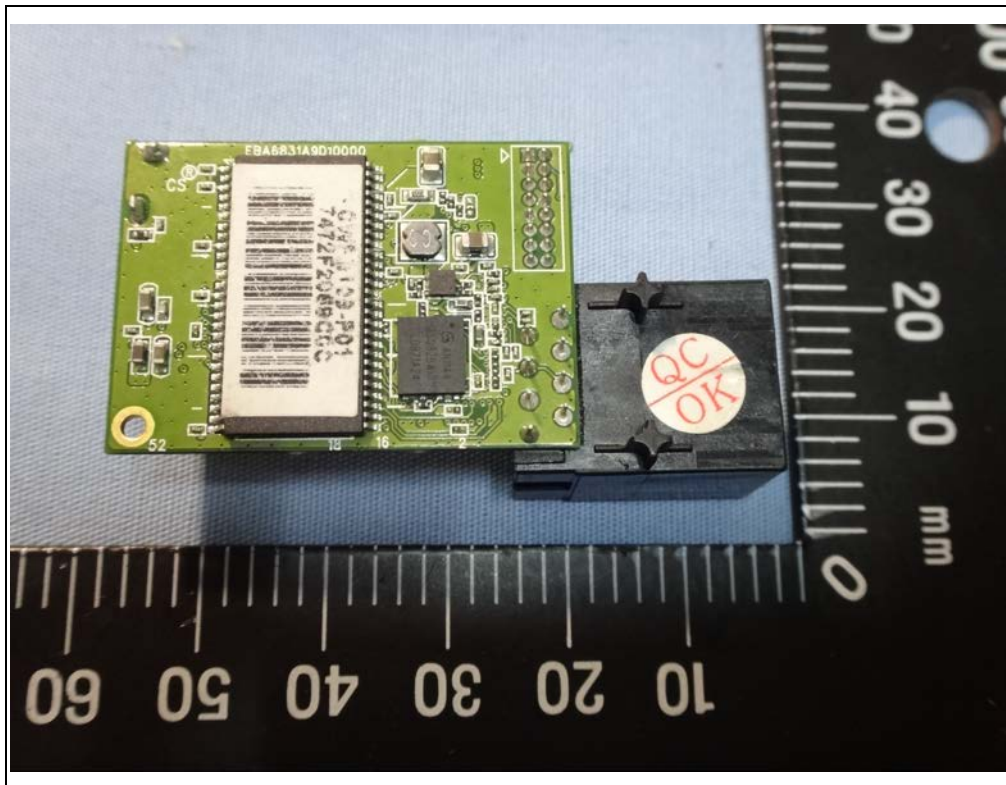

Spectrum Research & Testing Lab., Inc.

No.167, Ln. 780, Shan-Tong Rd.,Ling 8, Shan-Tong Li, Chung-Li City, Taoyuan County 320, Taiwan (R.O.C.)

Reference No.: A12090502

Photo Page: 1 of 7

TOP INSIDE

TOP INSIDE

PCB Main Board

PCB Main Board

PCB Main Board

PCB Main Board

Battery

Mirco USB Cable

Case

Case

Spectrum Research & Testing Lab., Inc.

No.167, Ln. 780, Shan-Tong Rd.,Ling 8, Shan-Tong Li, Chung-Li City,
Taoyuan County 320, Taiwan (R.O.C.)

Reference No.: A12090502

Photo Page: 6 of 7

Other Case

Other Case