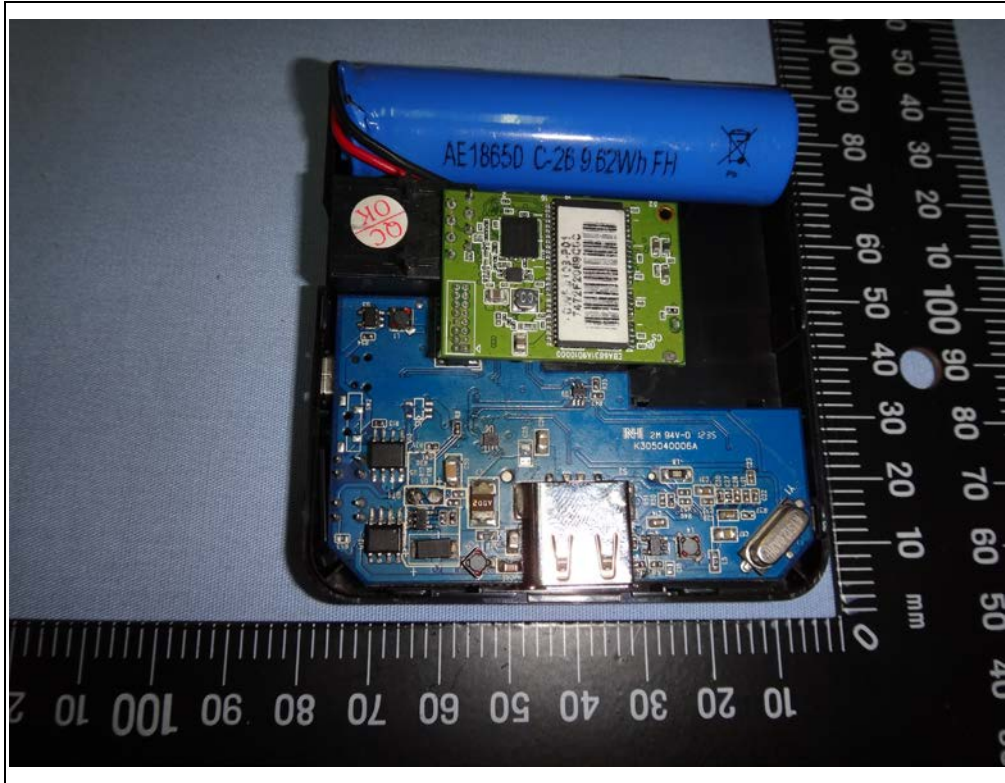

Spectrum Research & Testing Lab., Inc.

No.167, Ln. 780, Shan-Tong Rd.,Ling 8, Shan-Tong Li, Chung-Li City, Taoyuan County 320, Taiwan (R.O.C.)

Reference No.: A12090502

Photo Page: 1 of 7

TOP INSIDE

TOP INSIDE

PCB Main Board

PCB Main Board

PCB Main Board

PCB Main Board

Battery

Mirco USB Cable

Case

Case

Spectrum Research & Testing Lab., Inc.

No.167, Ln. 780, Shan-Tong Rd.,Ling 8, Shan-Tong Li, Chung-Li City,
Taoyuan County 320, Taiwan (R.O.C.)

Reference No.: A12090502

Photo Page: 6 of 7

Other Case

Other Case

Spectrum Research & Testing Lab., Inc.

No.167, Ln. 780, Shan-Tong Rd.,Ling 8, Shan-Tong Li, Chung-Li City,
Taoyuan County 320, Taiwan (R.O.C.)

Reference No.: A12090502

Photo Page: 7 of 7

Other Case

Other Case