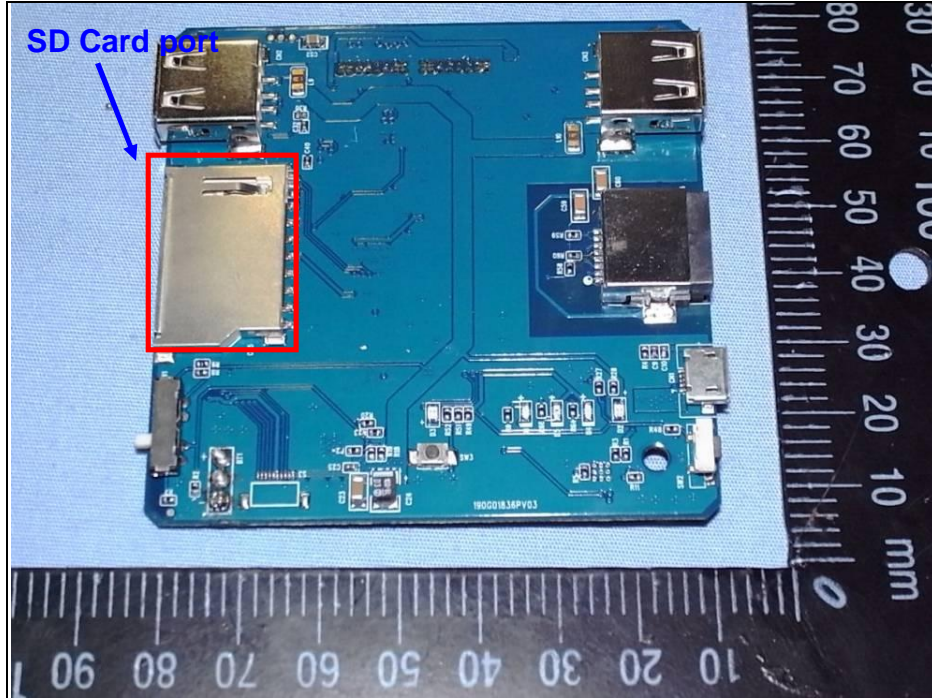

Spectrum Research & Testing Lab., Inc.
No.167, Ln. 780, Shan-Tong Rd., Ling 8, Shan-Tong Li,
Chung-Li City, Taoyuan County 320, Taiwan (R.O.C.)

PHOTOS OF EUT - Internal

TOP

Spectrum Research & Testing Lab., Inc.
No.167, Ln. 780, Shan-Tong Rd., Ling 8, Shan-Tong Li,
Chung-Li City, Taoyuan County 320, Taiwan (R.O.C.)

PCB

Spectrum Research & Testing Lab., Inc.
No.167, Ln. 780, Shan-Tong Rd., Ling 8, Shan-Tong Li,
Chung-Li City, Taoyuan County 320, Taiwan (R.O.C.)

PCB

Spectrum Research & Testing Lab., Inc.
No.167, Ln. 780, Shan-Tong Rd., Ling 8, Shan-Tong Li,
Chung-Li City, Taoyuan County 320, Taiwan (R.O.C.)