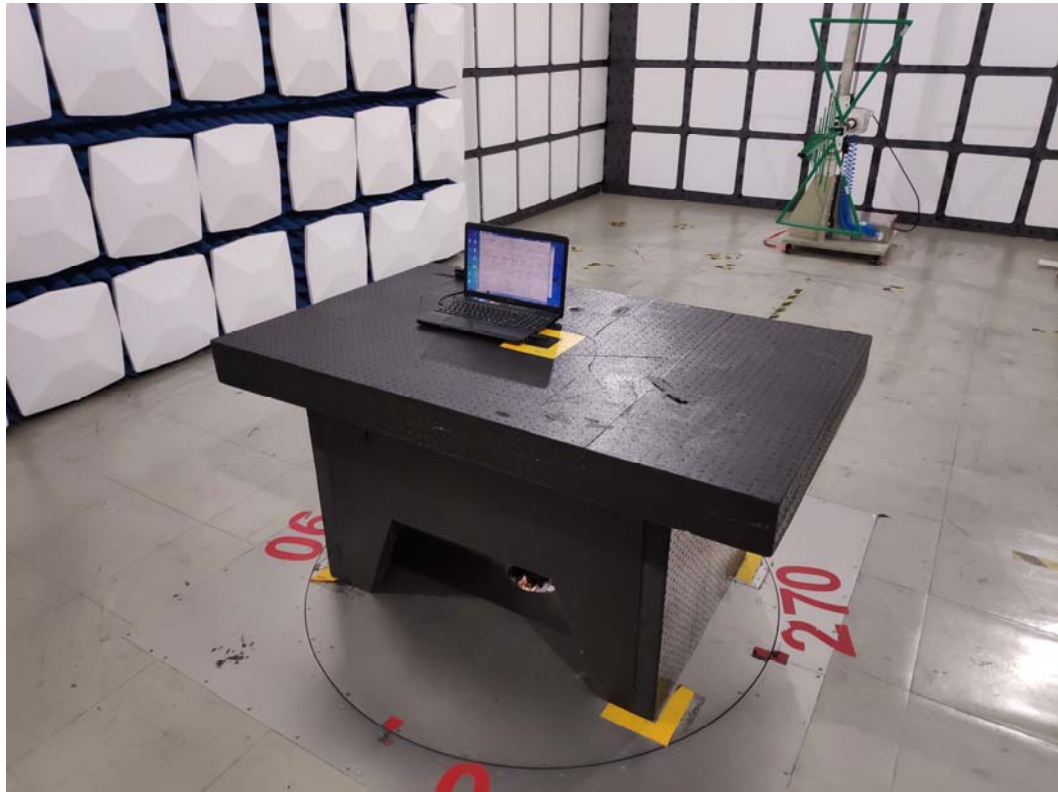

TEST SETUP PHOTOGRAPHS OF EUT

AC POWER LINE CONDUCTED EMISSION TEST

Front View

Side View

RADIATED EMISSION TEST

Below 1G

Above 1GHz