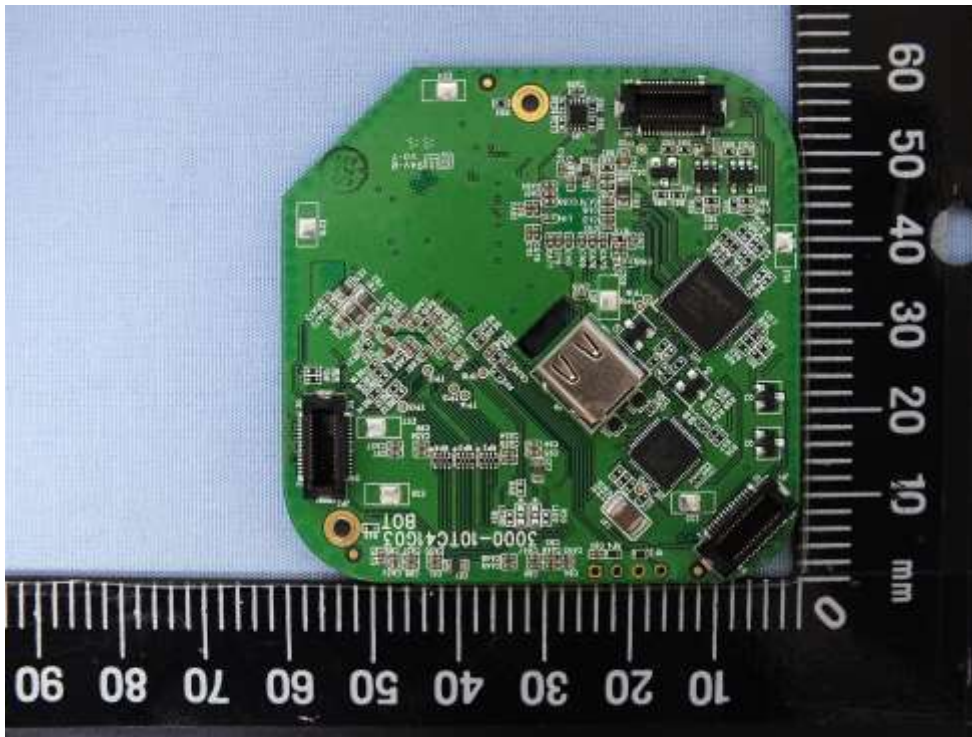

insulation paste (black)

insulation paste (Transparent)

Antenna: 66722133B1-050

Antenna: F-F0010019-1