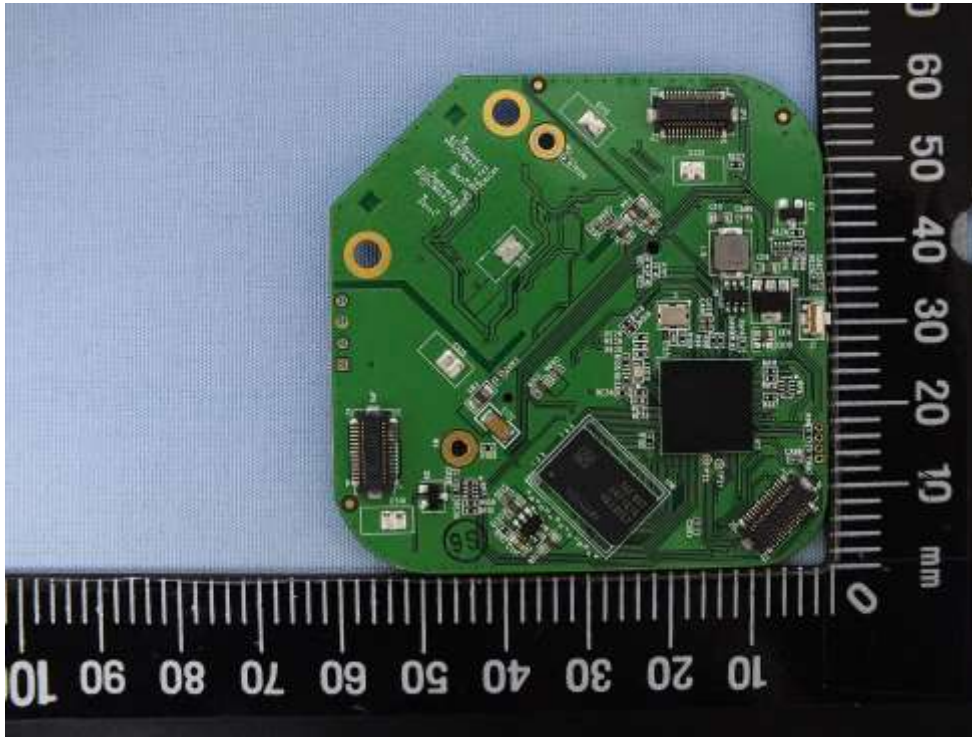

insulation paste (black)

insulation paste (Transparent)

Antenna: 66722133B1-050

Antenna: F-F0010019-1