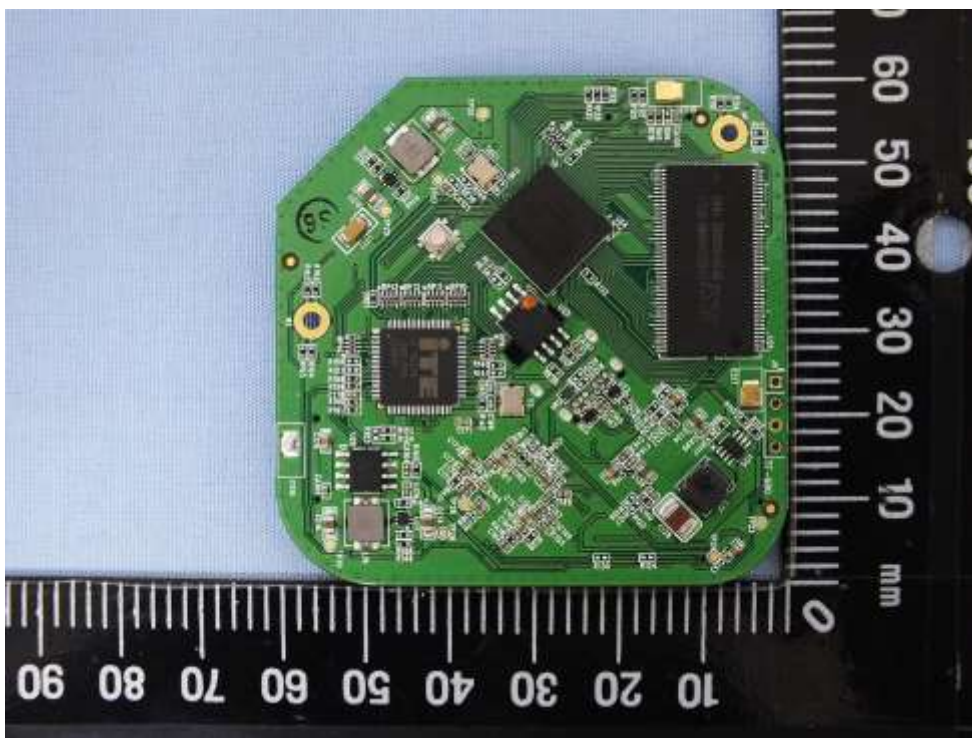

insulation paste (black)

insulation paste (Transparent)

Antenna: 66722133B1-050

Antenna: F-F0010019-1