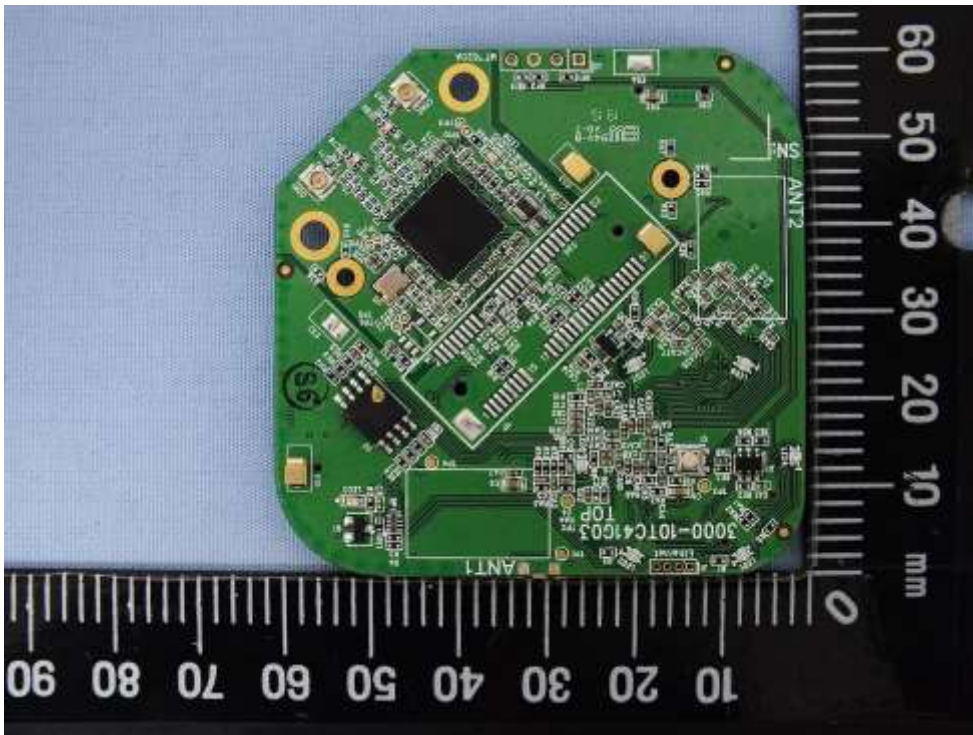

insulation paste (black)

insulation paste (Transparent)

Antenna: 66722133B1-050

Antenna: F-F0010019-1