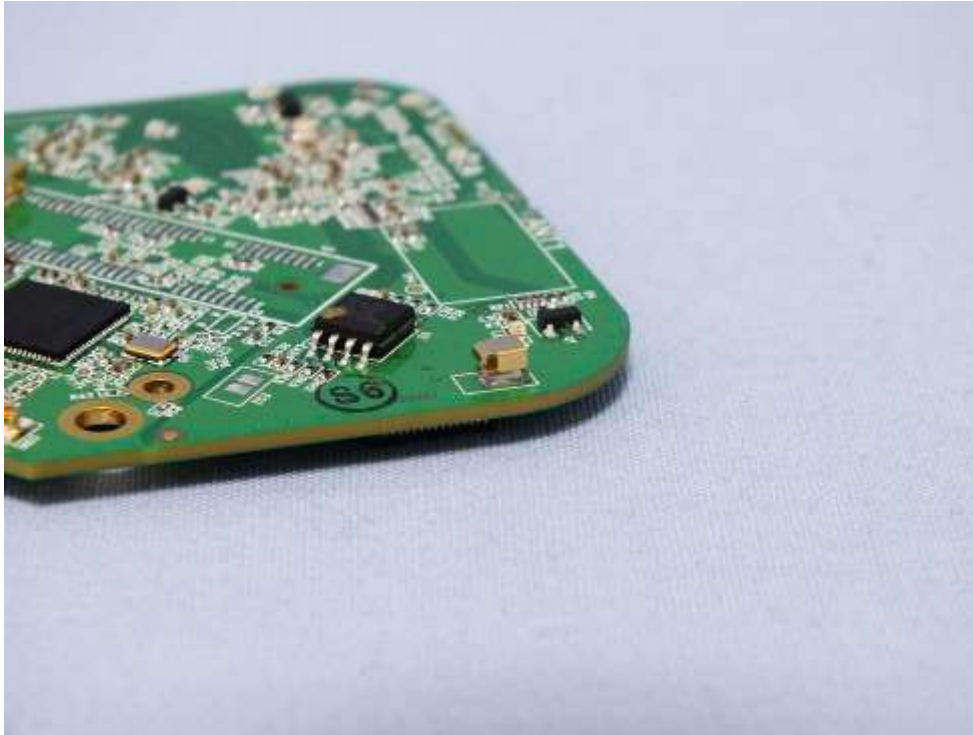

insulation paste (black)

insulation paste (Transparent)

Antenna: 66722133B1-050

Antenna: F-F0010019-1