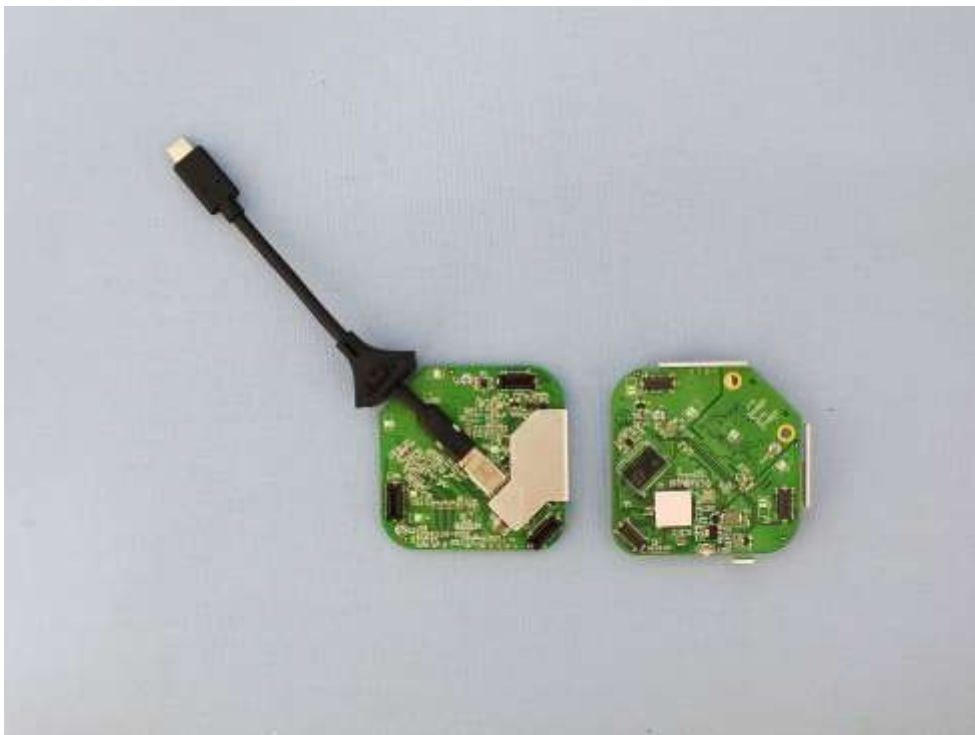

insulation paste (black)

insulation paste (Transparent)

Antenna: 66722133B1-050

Antenna: F-F0010019-1