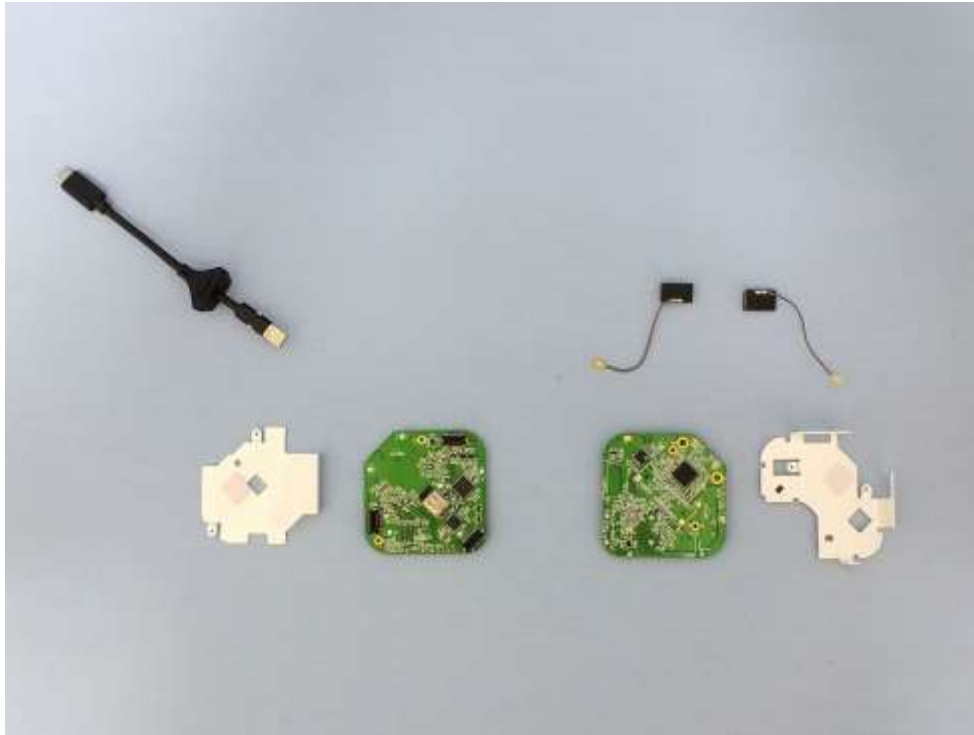

insulation paste (black)

insulation paste (Transparent)

Antenna: 66722133B1-050

Antenna: F-F0010019-1