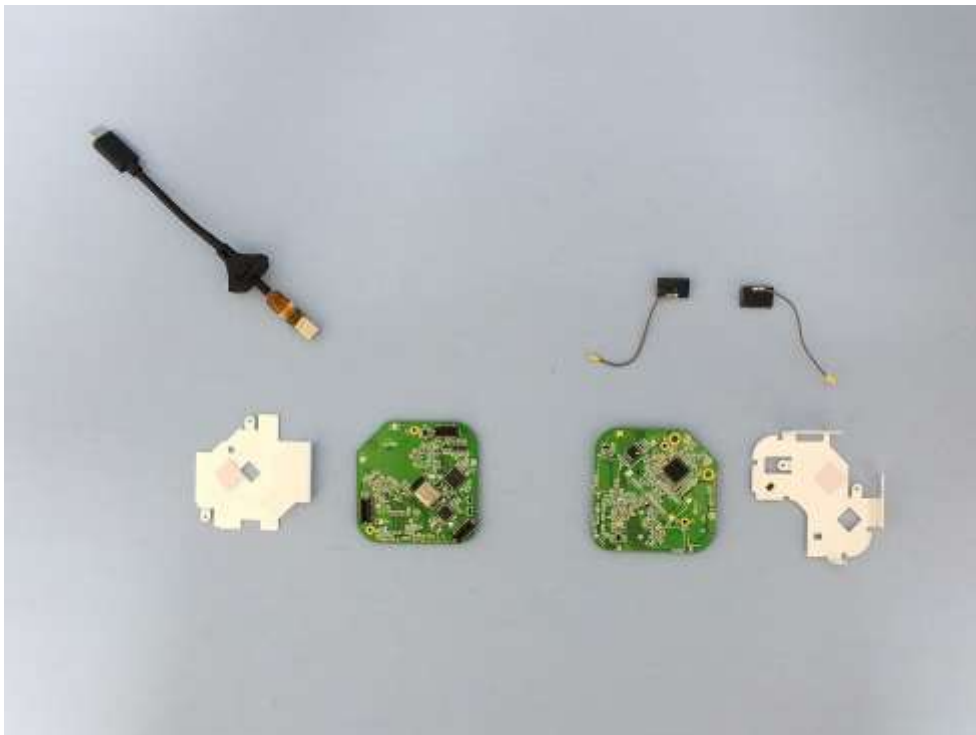

insulation paste (black)

insulation paste (Transparent)

Antenna: 66722133B1-050

Antenna: F-F0010019-1