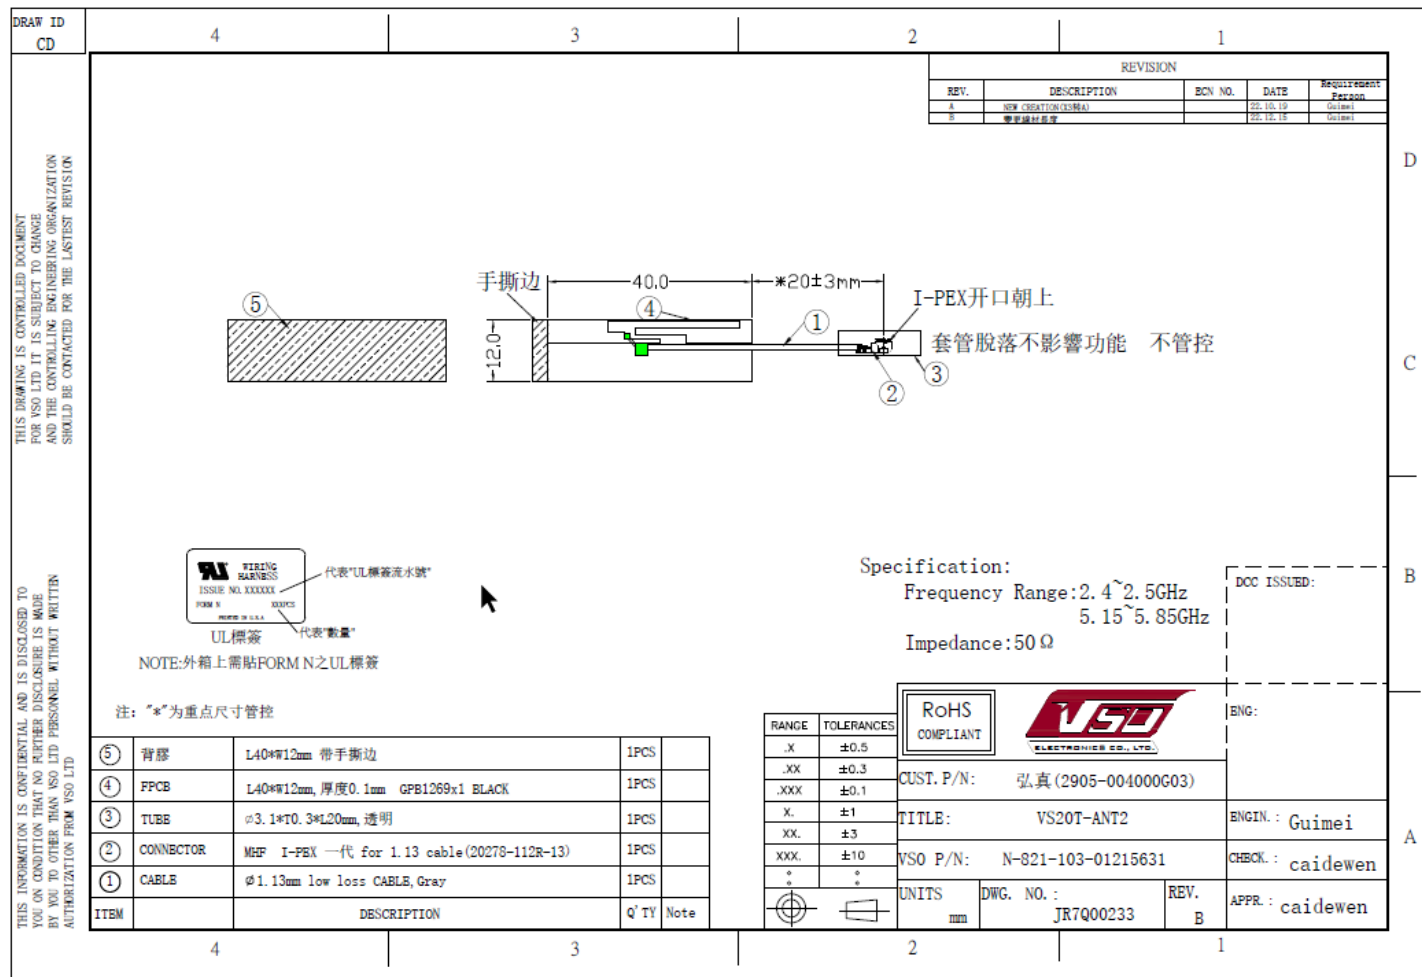

Frequency (MHz)	5150	5250	5350	5470	5600	5725	5785	5850
Peak Gain (dBi)	2.9	2.3	1.5	1.9	2.1	1.6	2.1	2.2
Efficiency (%)	55	53	54	55	59	59	61	60

Date:2023.01.03

Your Solutions Partner

Mechanical Drawing

VSO Electronics Co., LTD
 7F, No.880 Jhong-Jheng Road, Jhong He Dist., New Taipei City 23586, Taiwan
 TEL : 886-2-3234-3038
 FAX : 886-2-3234-3056
 Web Site : www.vso-corp.com