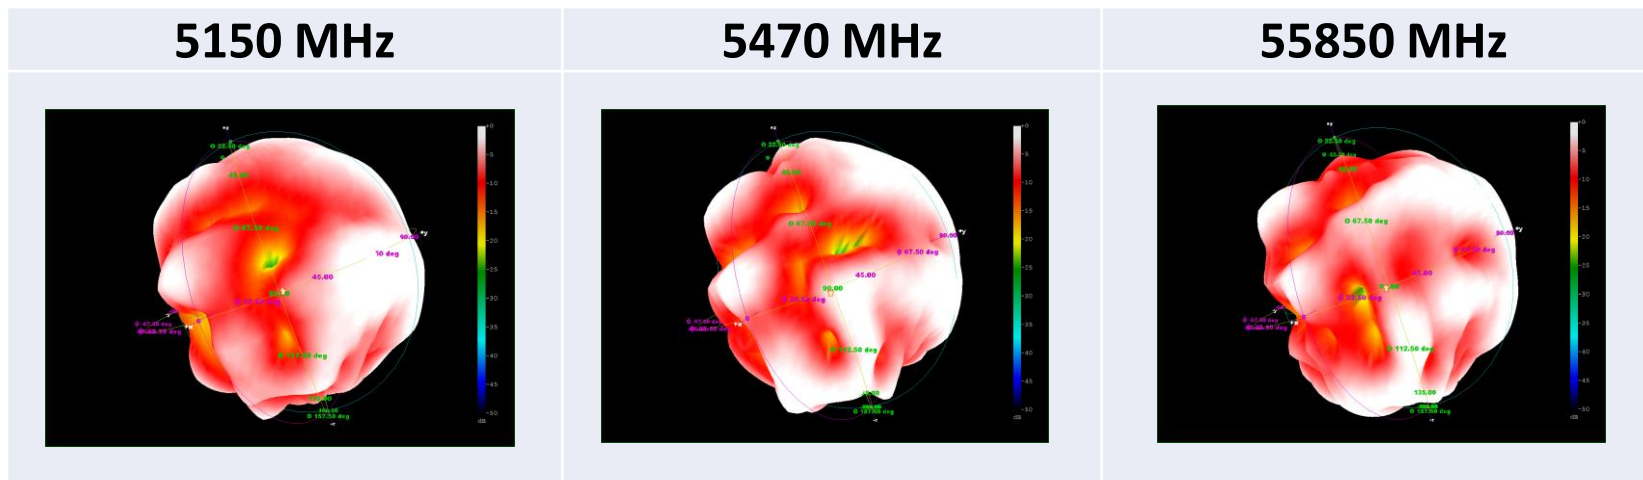

Frequency (MHz)	5150	5250	5350	5470	5600	5725	5785	5850
Peak Gain (dBi)	2.9	2.3	1.5	1.9	2.1	1.6	2.1	2.2
Efficiency (%)	55	53	54	55	59	59	61	60

Date:2023.01.03

Your Solutions Partner

Mechanical Drawing

VSO Electronics Co., LTD
 7F, No.880 Jhong-Jheng Road, Jhong He Dist., New Taipei City 23586, Taiwan
 TEL : 886-2-3234-3038
 FAX : 886-2-3234-3056
 Web Site : www.vso-corp.com