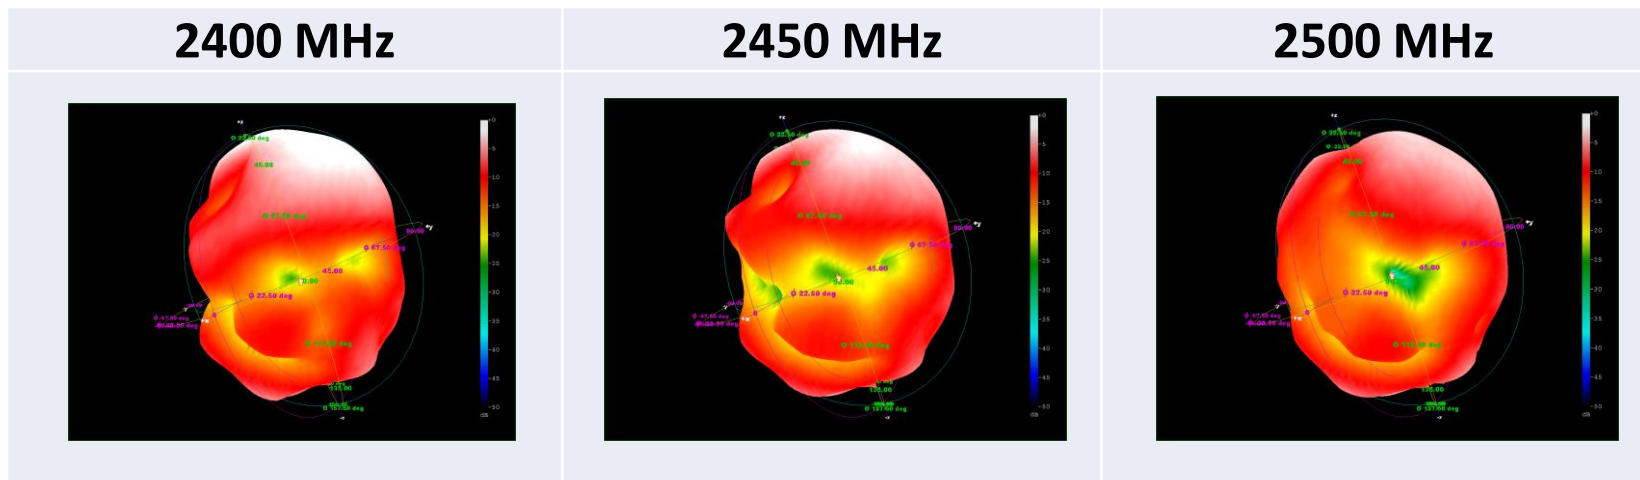

Your Solutions Partner

Electrical Characteristics

VSO Electronics Co., LTD
7F, No.880 Jhong-Jheng Road, Jhong
He Dist., New Taipei City 23586,
Taiwan TEL : 886-2-3234-3038
FAX : 886-2-3234-3056
Web Site : www.vso-corp.com

Frequency (MHz)	2400	2450	2500
Peak Gain (dBi)	2.6	2.4	2
Efficiency (%)	46	48	46

Date:2023.01.03