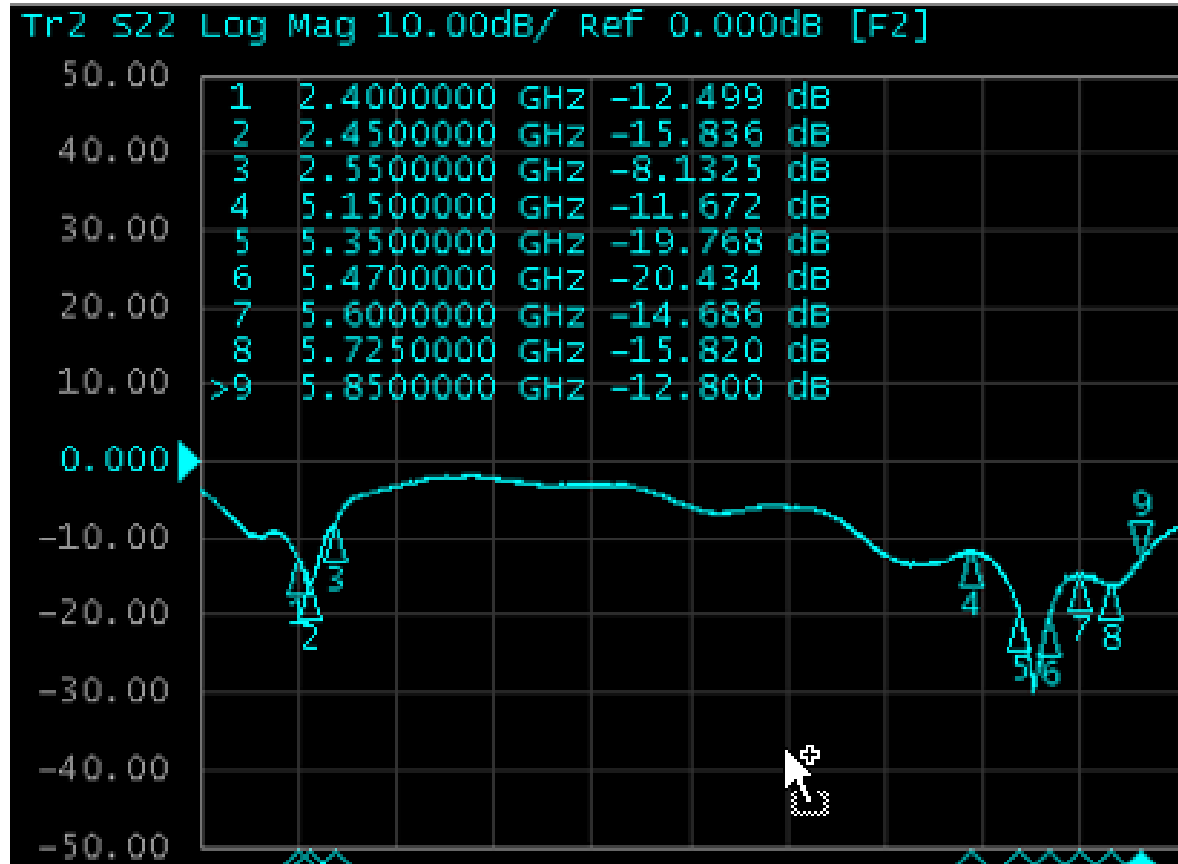

Your Solutions Partner

Antenna - S Parameter Test Data

VSO Electronics Co., LTD
7F, No.880 Jhong-Jheng Road, Jhong
He Dist., New Taipei City 23586,
Taiwan TEL : 886-2-3234-3038
FAX : 886-2-3234-3056
Web Site : www.vso-corp.com

Date:2023.01.03