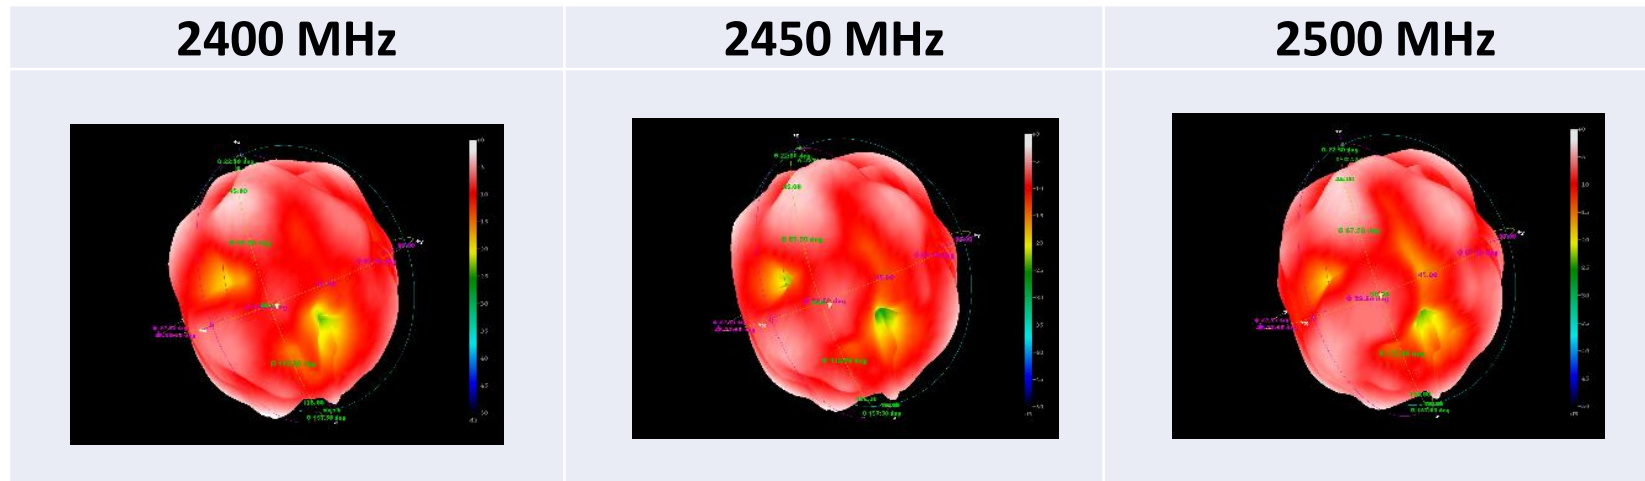

Your Solutions Partner

Electrical Characteristics

VSO Electronics Co., LTD
7F, No.880 Jhong-Jheng Road, Jhong
He Dist., New Taipei City 23586,
Taiwan TEL : 886-2-3234-3038
FAX : 886-2-3234-3056
Web Site : www.vso-corp.com

Frequency (MHz)	2400	2450	2500
Peak Gain (dBi)	1.5	1.4	1.6
Efficiency (%)	64	62	69

Date:2023.01.03