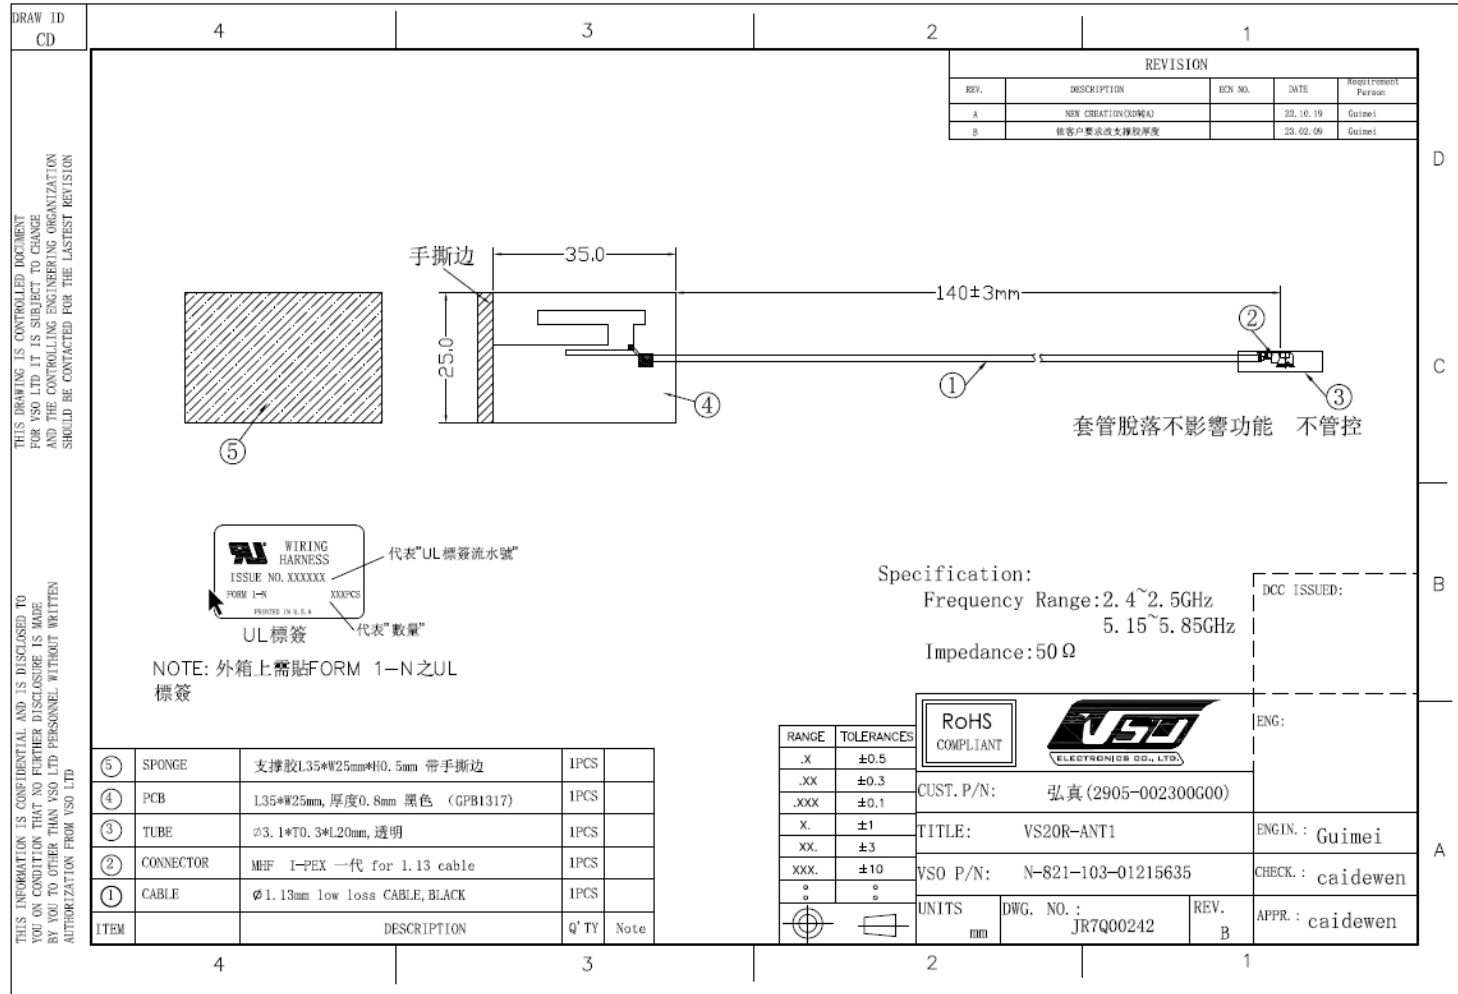

Frequency (MHz)	5150	5250	5350	5470	5600	5725	5785	5850
Peak Gain (dBi)	1.4	0.7	1.3	2.4	2.9	2.6	2.6	2.4
Efficiency (%)	64	58	60	65	66	65	69	69

Date:2023.01.03

Your Solutions Partner

Mechanical Drawing

VSO Electronics Co., LTD
 7F, No.880 Jhong-Jheng Road, Jhong He Dist., New Taipei City 23586, Taiwan
 TEL : 886-2-3234-3038
 FAX : 886-2-3234-3056
 Web Site : www.vso-corp.com