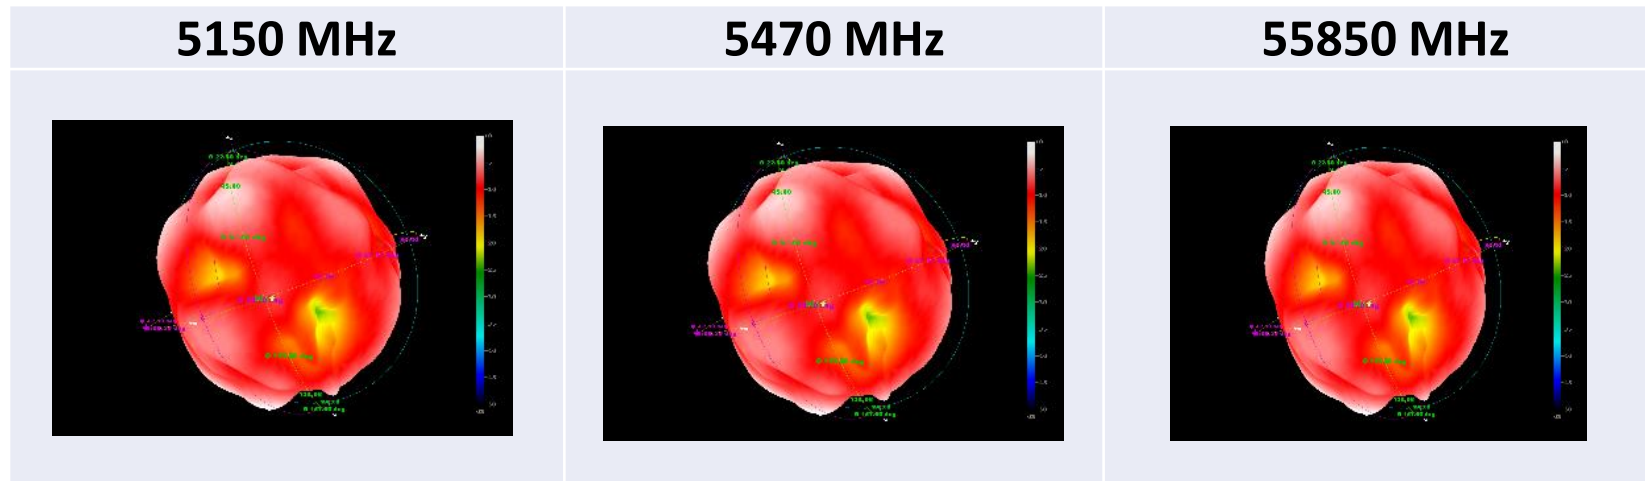

Frequency (MHz)	5150	5250	5350	5470	5600	5725	5785	5850
Peak Gain (dBi)	1.4	0.7	1.3	2.4	2.9	2.6	2.6	2.4
Efficiency (%)	64	58	60	65	66	65	69	69

Date:2023.01.03

Your Solutions Partner

Mechanical Drawing

VSO Electronics Co., LTD
 7F, No.880 Jhong-Jheng Road, Jhong He Dist., New Taipei City 23586, Taiwan
 TEL : 886-2-3234-3038
 FAX : 886-2-3234-3056
 Web Site : www.vso-corp.com