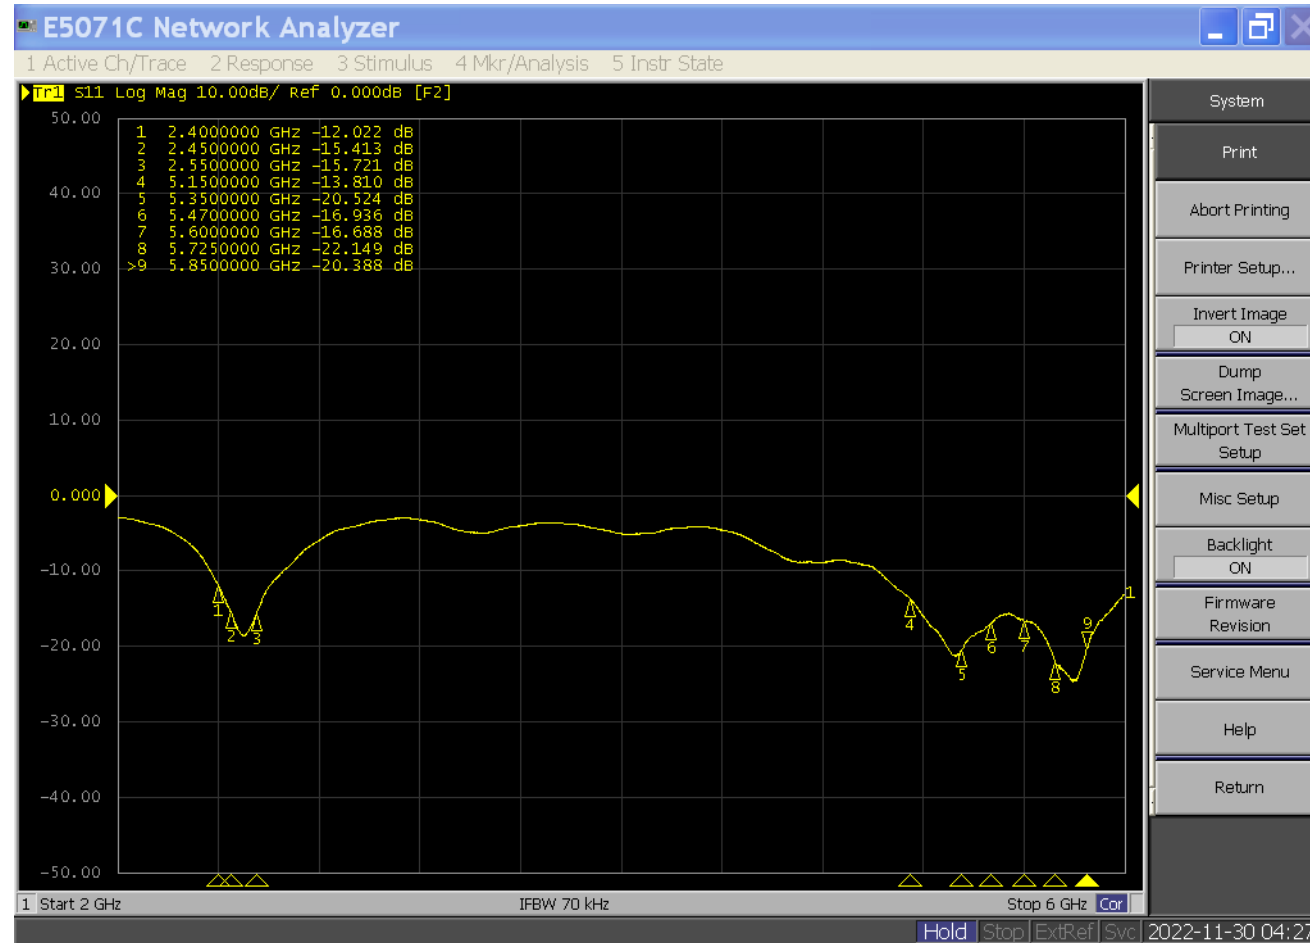

Your Solutions Partner

Antenna - S Parameter Test Data

VSO Electronics Co., LTD
7F, No.880 Jhong-Jheng Road, Jhong
He Dist., New Taipei City 23586,
Taiwan TEL : 886-2-3234-3038
FAX : 886-2-3234-3056
Web Site : www.vso-corp.com

Date:2023.01.03