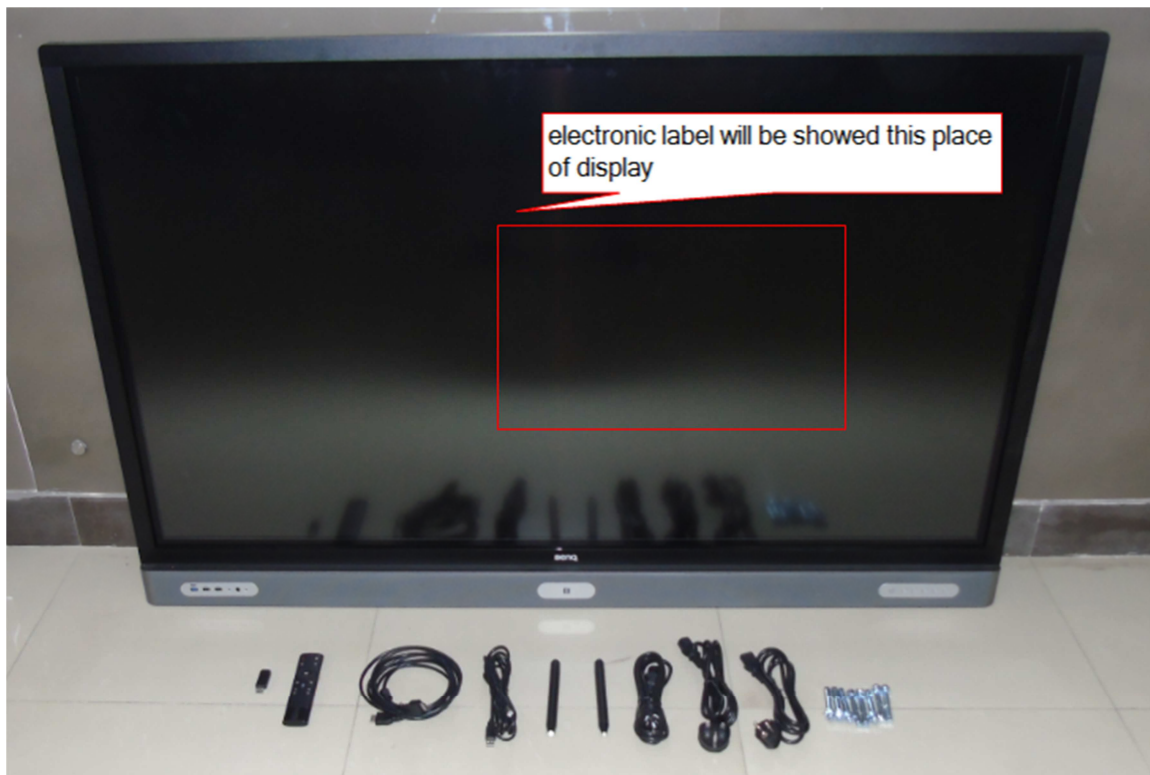

Label Declaration letter

We, BenQ Corporation, hereby declare that we will not make a actual label sticked on the remote control, but the following electronic label will be showed on the display. And the guide about how to find electronic label by user, please refer to user manual Page5-6.

Product description: [Remote Control](#)

Model name: [TRY01](#)

FCC ID: JVPTRY01

Sincerely,

A handwritten signature in blue ink that reads "Wenny Lan". The signature is written in a cursive style with a large initial 'W' and a long, sweeping underline.