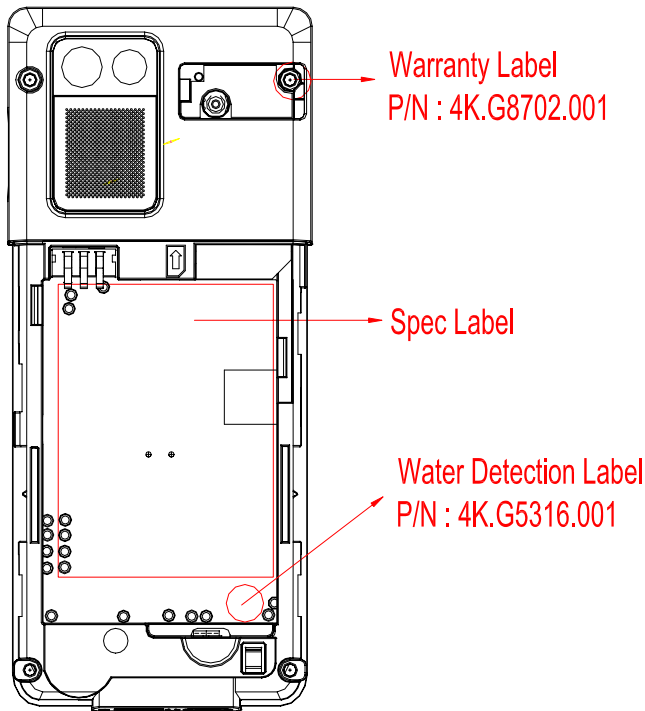

HANDSET LABEL LOCATION

Spec Label 尺寸: 47*34mm