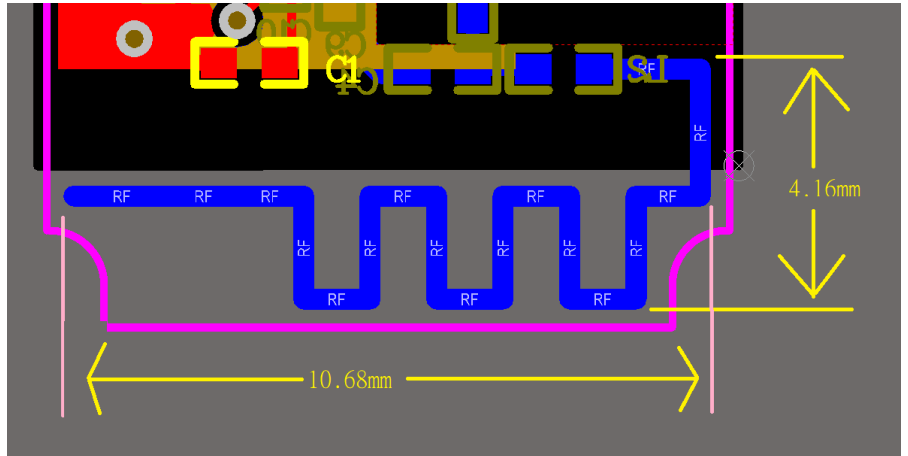

# Antenna Specification

FCC ID JVPRX-80  
 Antenna type Printed antenna  
 Frequency range 2400 ~ 2500 MHz  
 Antenna Gain -2.27 dBi  
 Antenna construction and dimension

## Antenna Pattern