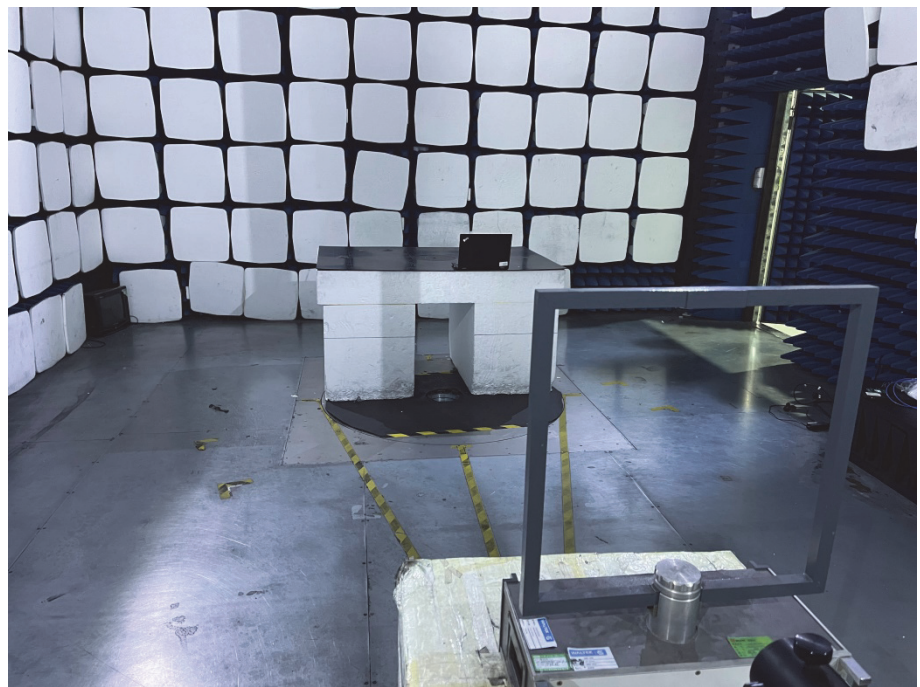

EXHIBIT 4 - TEST SETUP PHOTOGRAPHS

Conducted Emission Test Setup

Radiation Emission Test Setup (Below 30MHz)

Radiation Emission Test Setup (30MHz to 1GHz)

Radiation Emission Test Setup (1GHz to 18GHz)

Radiation Emission Test Setup (Above 18GHz)