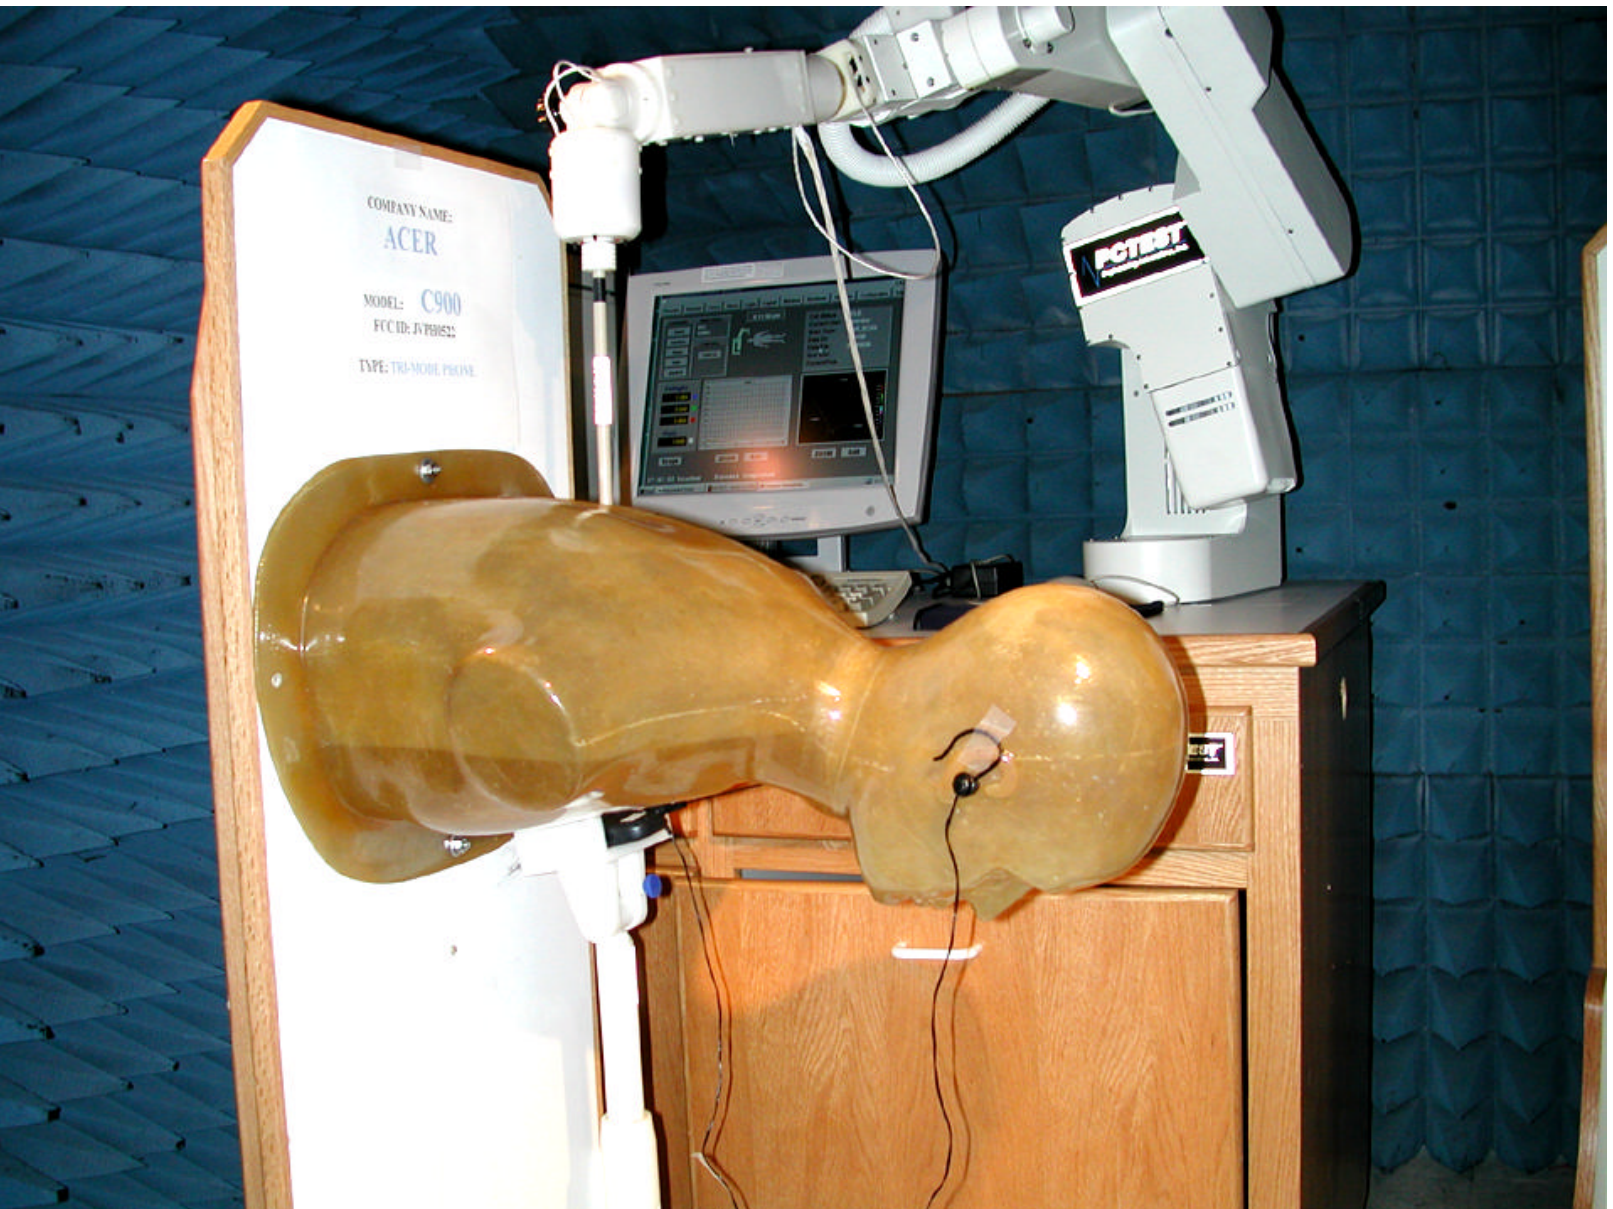

ATTACHMENT P – SAR TEST SETUP PHOTOGRAPHS

© 2001 PCTEST Lab

ACER FCC ID: JVPH0522 (Model: C900)
ACER Tri-Mode Dual-Band Analog/PCS Phone

NVLAP Lab Code: 100431-0

© 2001 PCTEST Lab

ACER FCC ID: JVPH0522 (Model: C900)
ACER Tri-Mode Dual-Band Analog/PCS Phone

NV/LAP Lab Code: 100431-0

© 2001 PCTEST Lab

ACER FCC ID: JPH0522 (Model: C900)
ACER Tri-Mode Dual-Band Analog/PCS Phone

NVLAP Lab Code: 100431-0

© 2001 PCTEST Lab

ACER FCC ID: JVP0522 (Model: C900)
ACER Tri-Mode Dual-Band Analog/PCS Phone

NV/LAP Lab Code: 100431-0

© 2001 PCTEST Lab

ACER FCC ID: JPH0522 (Model: C900)
ACER Tri-Mode Dual-Band Analog/PCS Phone

NVLAP Lab Code: 100431-0