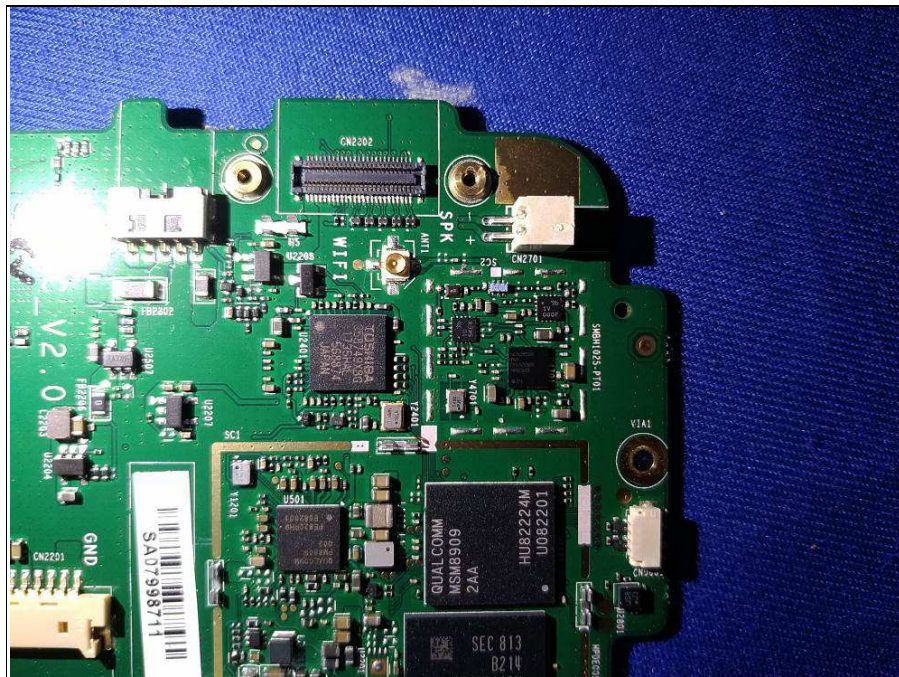

PHOTOGRAPHS OF THE EUT

BT/WLAN Antenna