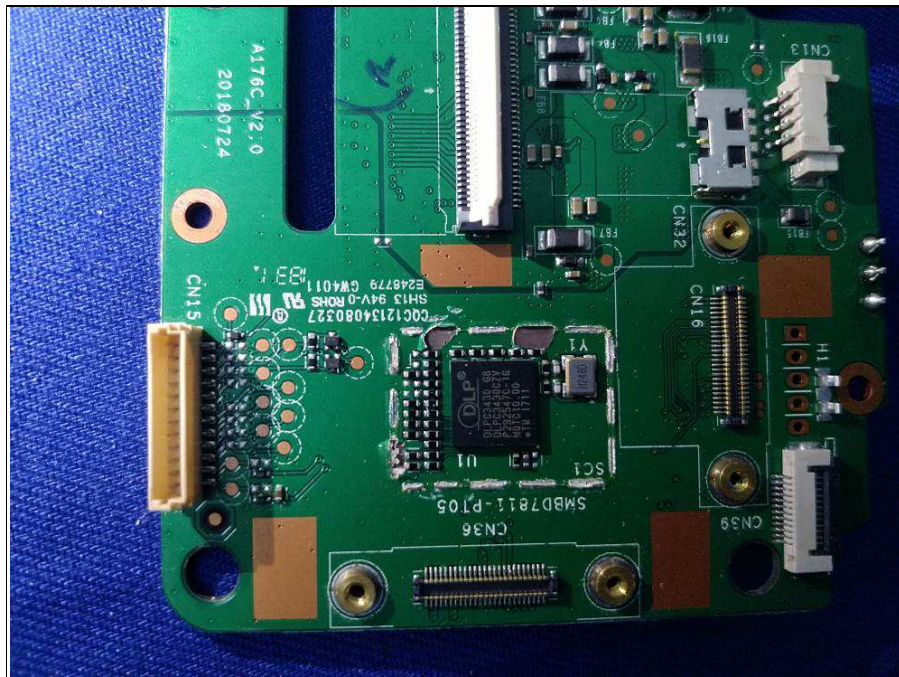

PHOTOGRAPHS OF THE EUT

BT/WLAN Antenna