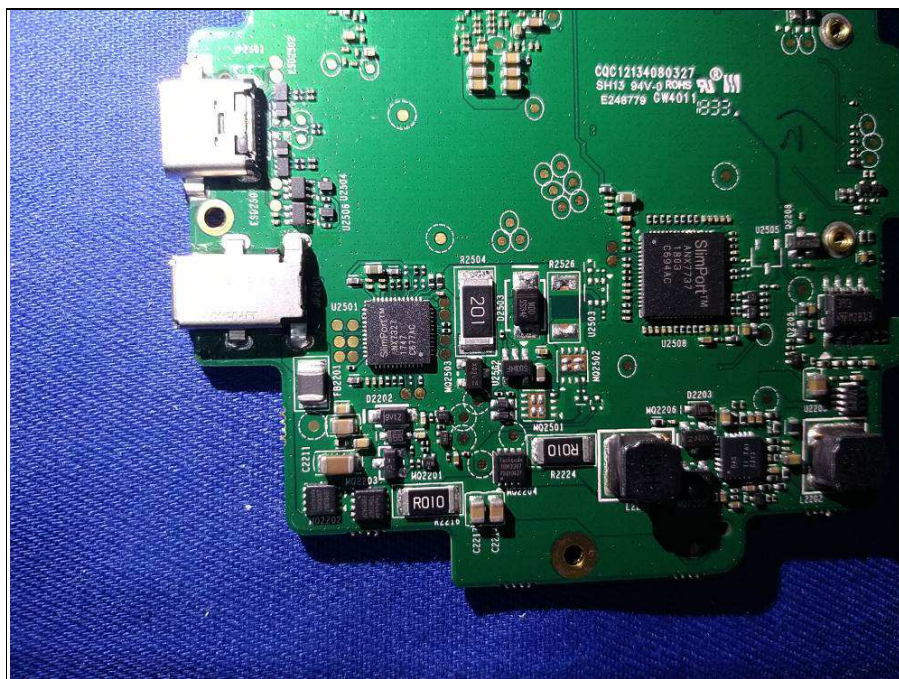

PHOTOGRAPHS OF THE EUT

BT/WLAN Antenna