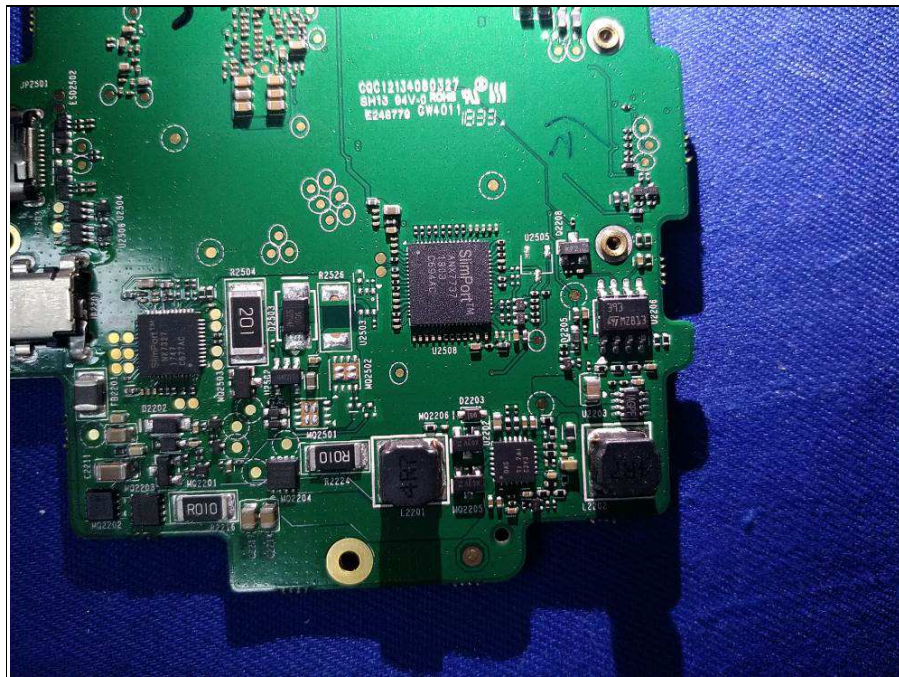

PHOTOGRAPHS OF THE EUT

BT/WLAN Antenna