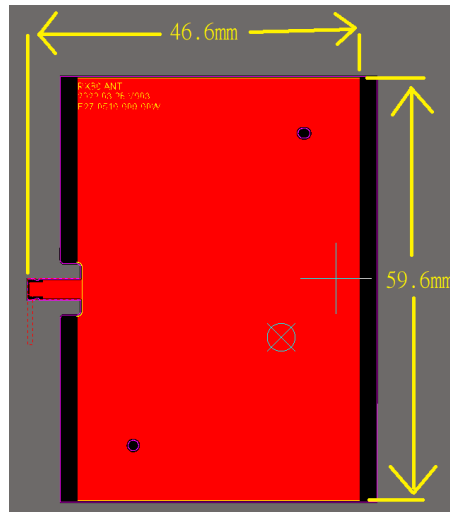

Antenna Specification

FCC ID: JVPER-80
 Antenna type: Patch antenna
 Frequency range: 2400 ~ 2500 MHz
 Antenna Gain: 5.69 dBi
 Antenna construction and dimension:

Antenna Pattern