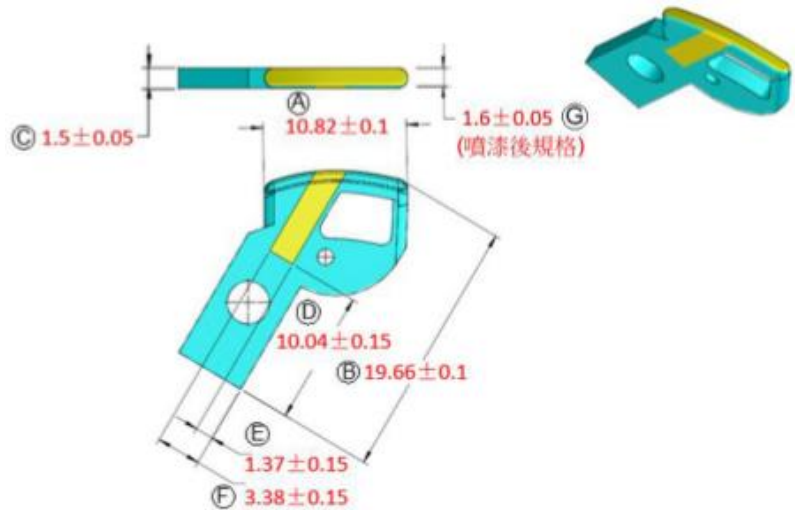

# Antenna Specification

|                      |                                 |
|----------------------|---------------------------------|
| FCC ID               | JVPEC3-CW                       |
| Antenna type         | LDS antenna                     |
| Frequency range      | 2400 ~ 2500 MHz                 |
| Antenna Gain         | -0.5 dBi                        |
| Antenna dimension    | 19.66 (L) x 10.82 (W) x 1.5 (H) |
| Antenna construction |                                 |

## Antenna Pattern