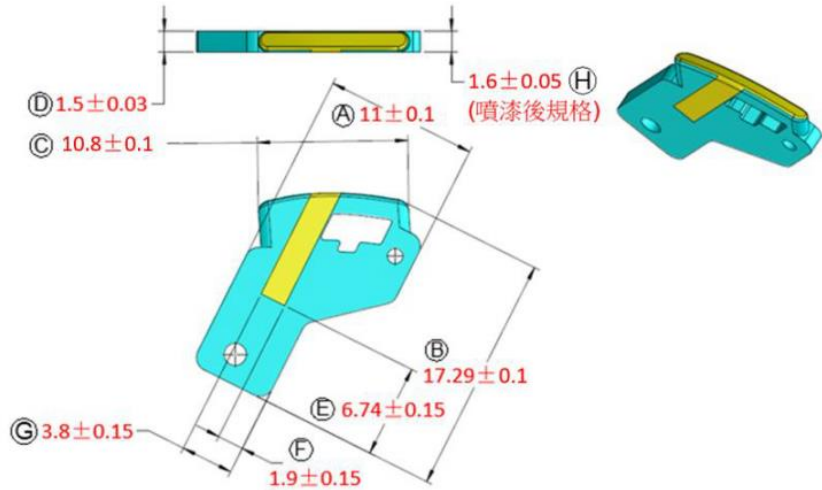

Antenna Specification

FCC ID	JVPEC1-CW
Antenna type	LDS antenna
Frequency range	2400 ~ 2500 MHz
Antenna Gain	0.86 dBi
Antenna dimension (mm)	17.29 (L) x 11 (W) x 1.5 (H)
Antenna construction	

Antenna Pattern