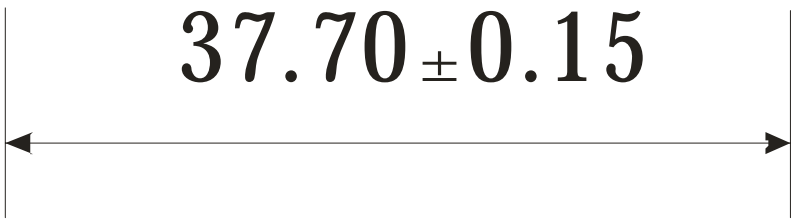

HANDSET LABEL LOCATION

Spec Label

IDA Label For SG

Warranty Label

Water detection Label

$37.70 \pm 0.15$

$17.2 \pm 0.15$

<b>BenQ</b>	9J.G0TXX.XXX	FCC ID: JVPCF61A	<b>FC</b>
MODEL: CF61	(HERC6A)	Made In xxxxxx	
S/N:	XXXXXXXXXXXXXXXXXXXXXXXXXX	REV:	
IMEI:	XXXXXXXXXXXXXXXXXXXX	S30880-SXXXX-TXXX	
XXXXXXXXXXXXXXXXXXXXXXXXXX			
<b>NOM</b>			<b>CE</b>