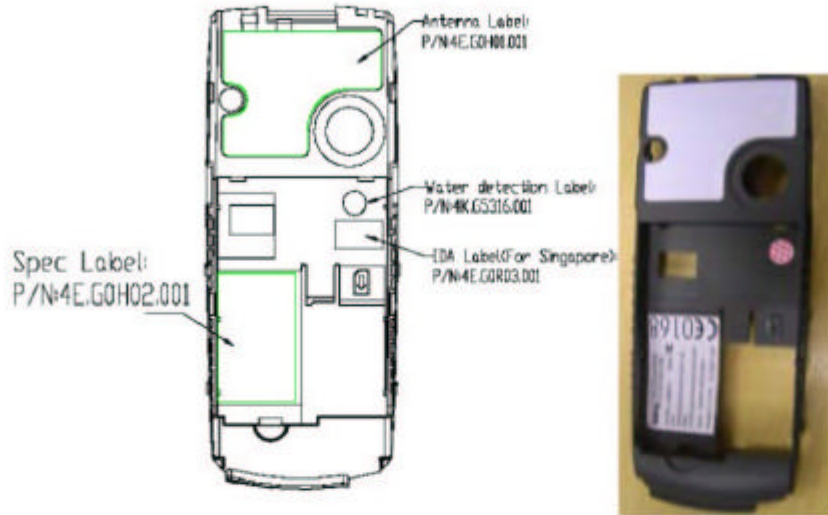

Handset Label Location

Spec Label 尺寸:27*16.5mm