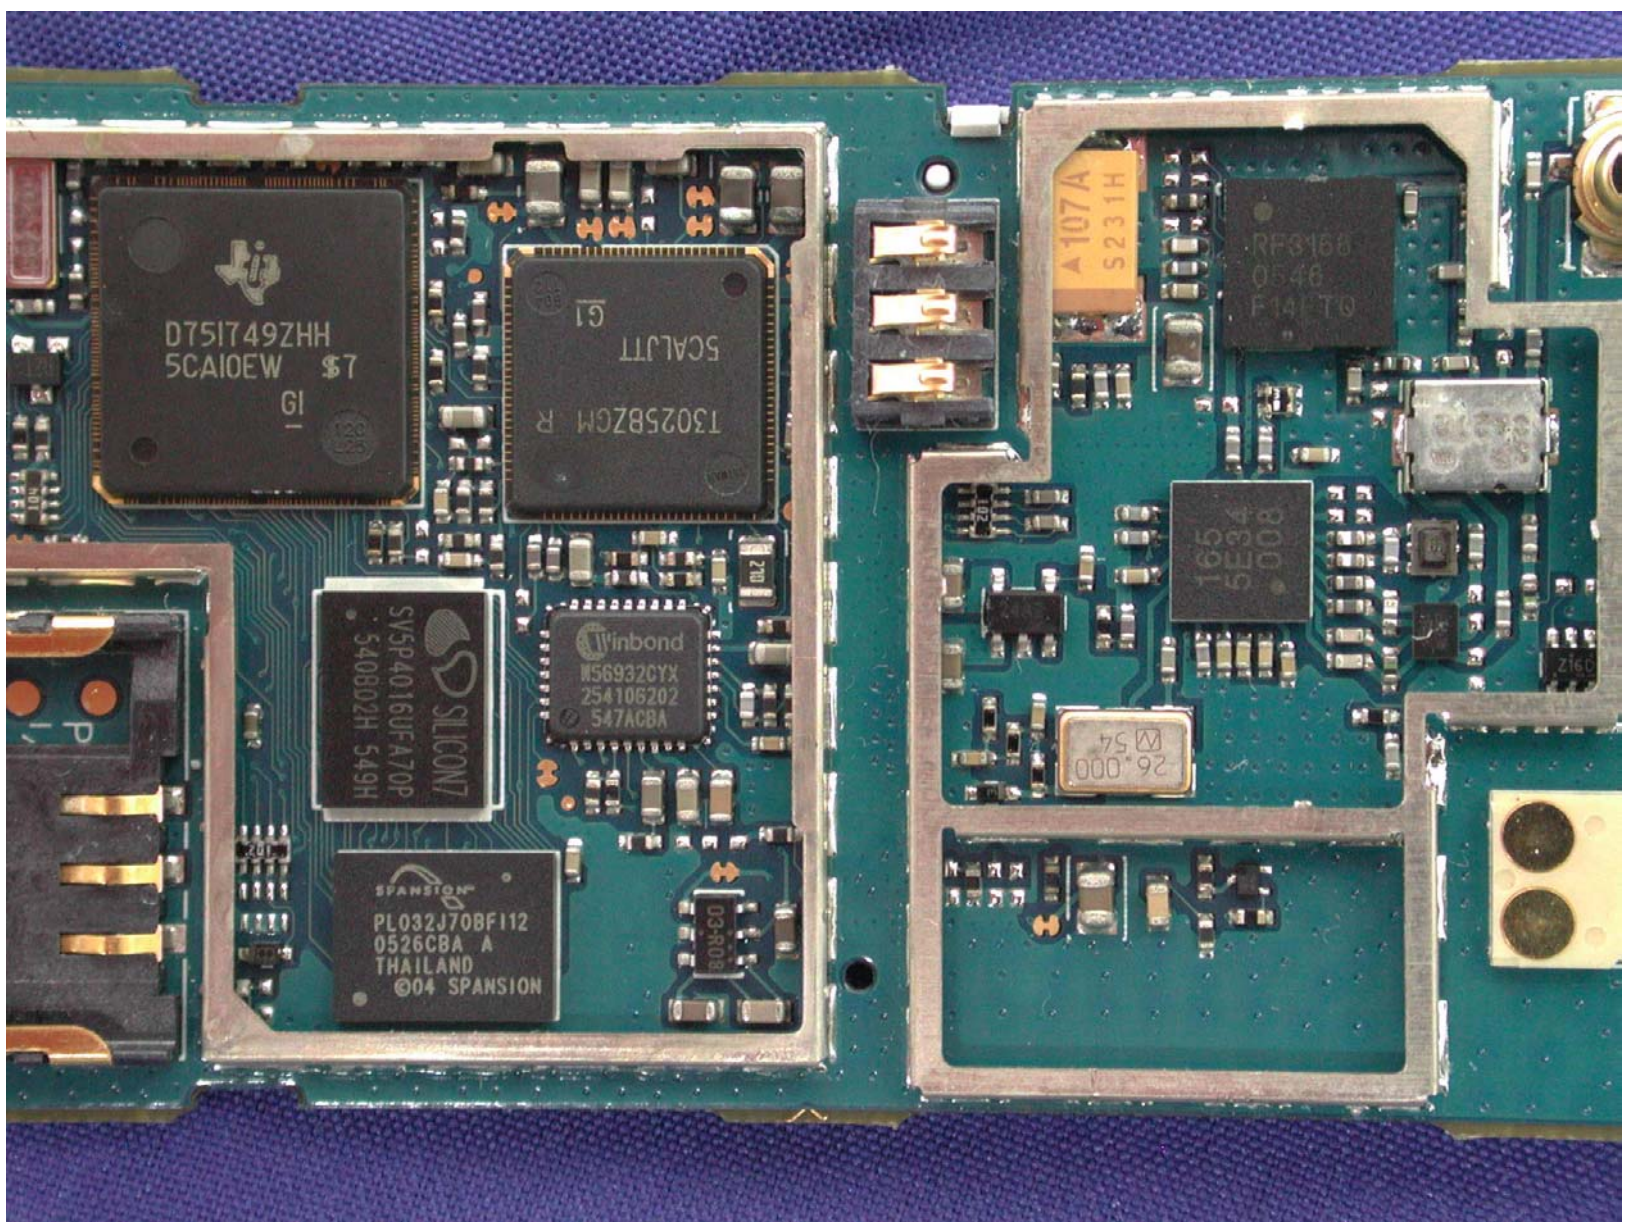

P/N: 2C.20123.101
3.7V 860mAh
LI-ION BATTERY

www.BenQ-Siemens.com

BenQ

AC Adapter

TAMURA PACIFIC

MODEL 型號 : JSP054070UU

AC INPUT 輸入 : 100-240V~50/60Hz 0.3A

DC OUTPUT 輸出 : 5.4 Vdc 0.7A 3.78W

PART NO. 料號 : 2E.11060.122

EFFICIENCY LEVEL : III

R33159

E228868
LISTED
6CA2

ITE POWER UNIT

CAUTION   

RISK OF ELECTRIC SHOCK
DRY LOCATION USE ONLY

MADE IN CHINA 中國製造