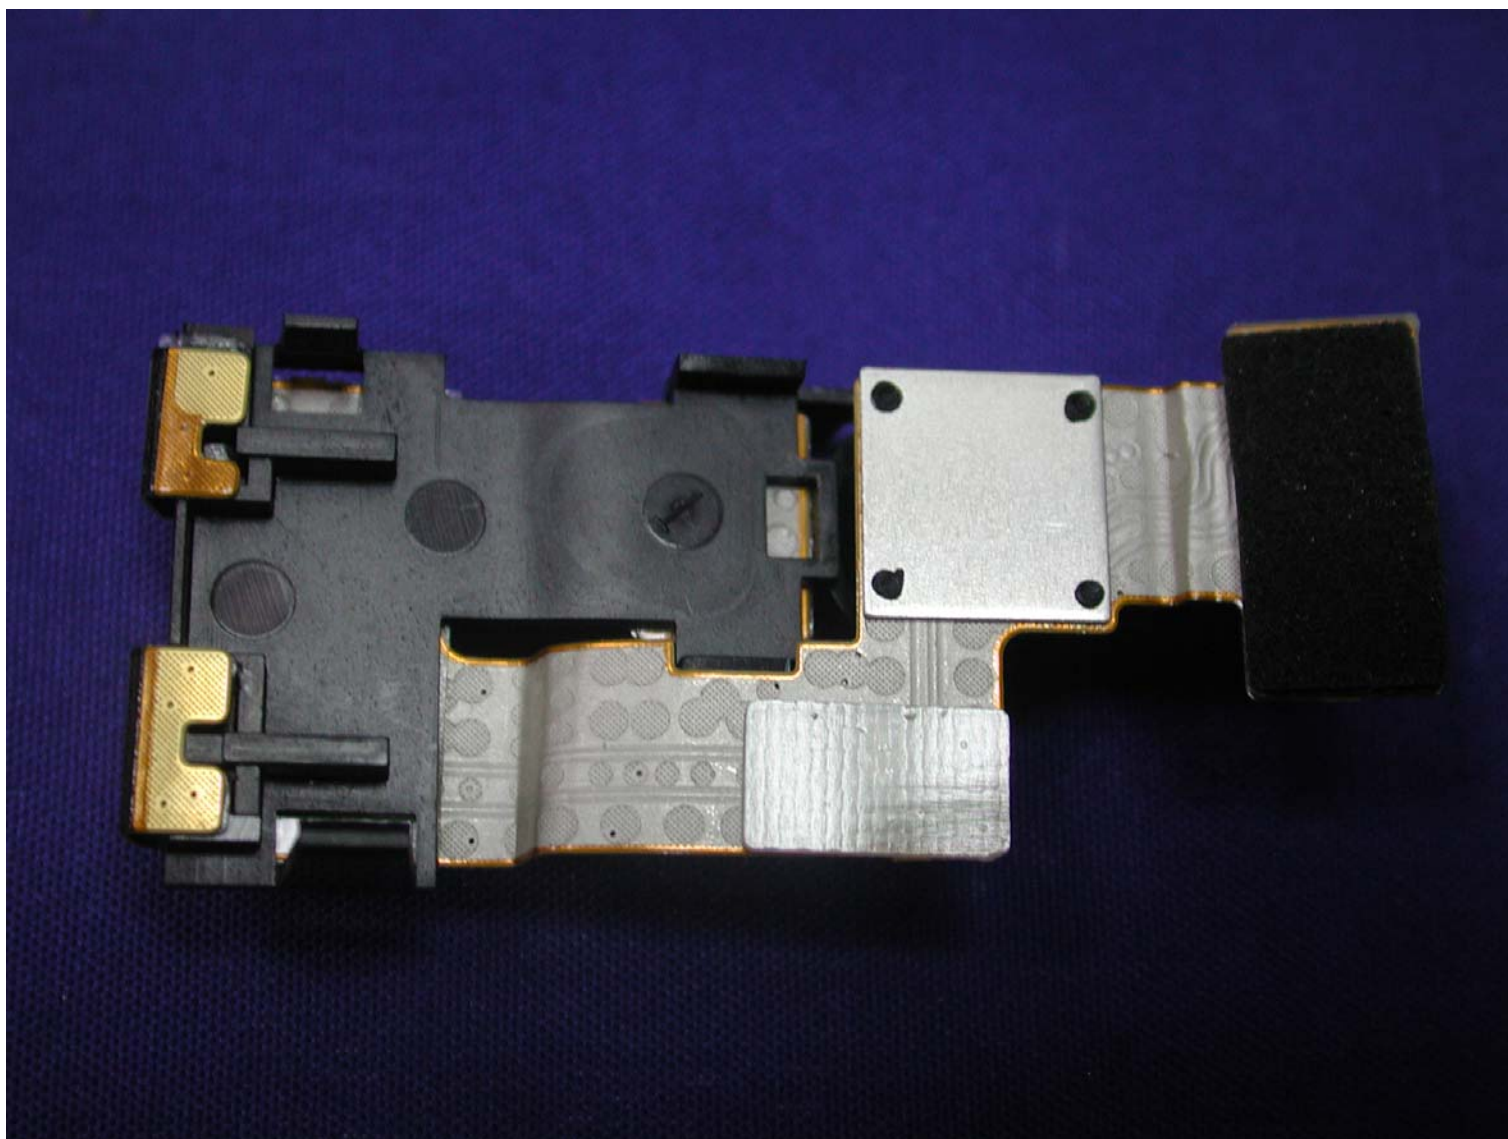

P/N:23.20112.102  
3.7V 950mAh  
**LI-ION BATTERY**

**Cautions:**

Use BenQ original specified chargers and batteries only.  
May explode if disposed of in fire. Do not allow metal objects to contact the battery terminals.  
Do not short-circuit.  
Do not incinerate.  
Do not disassemble.

44L411A400 - HH - 0000178

34

5

18

17