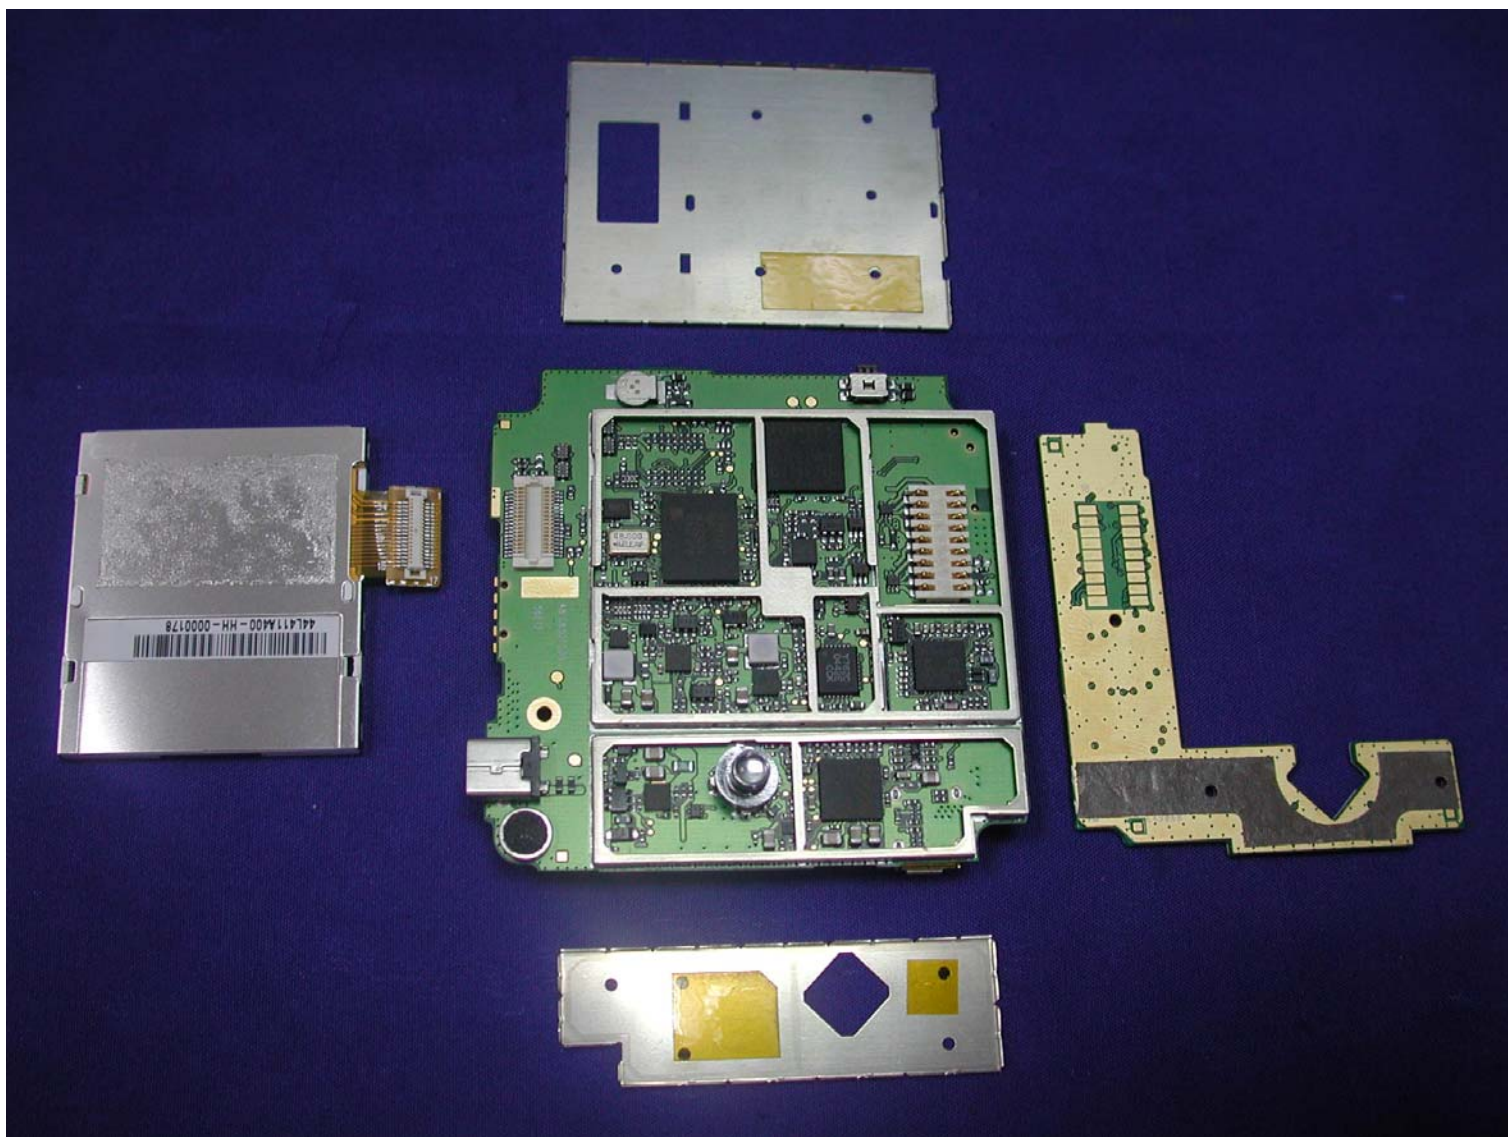

P/N:23.20112.102  
3.7V 950mAh  
**LI-ION BATTERY**

**Cautions:**

Use BenQ original specified chargers and batteries only.  
May explode if disposed of in fire. Do not allow metal objects to contact the battery terminals.  
Do not short-circuit.  
Do not incinerate.  
Do not disassemble.

44L411A400 - HH - 0000178

34

5

18

17