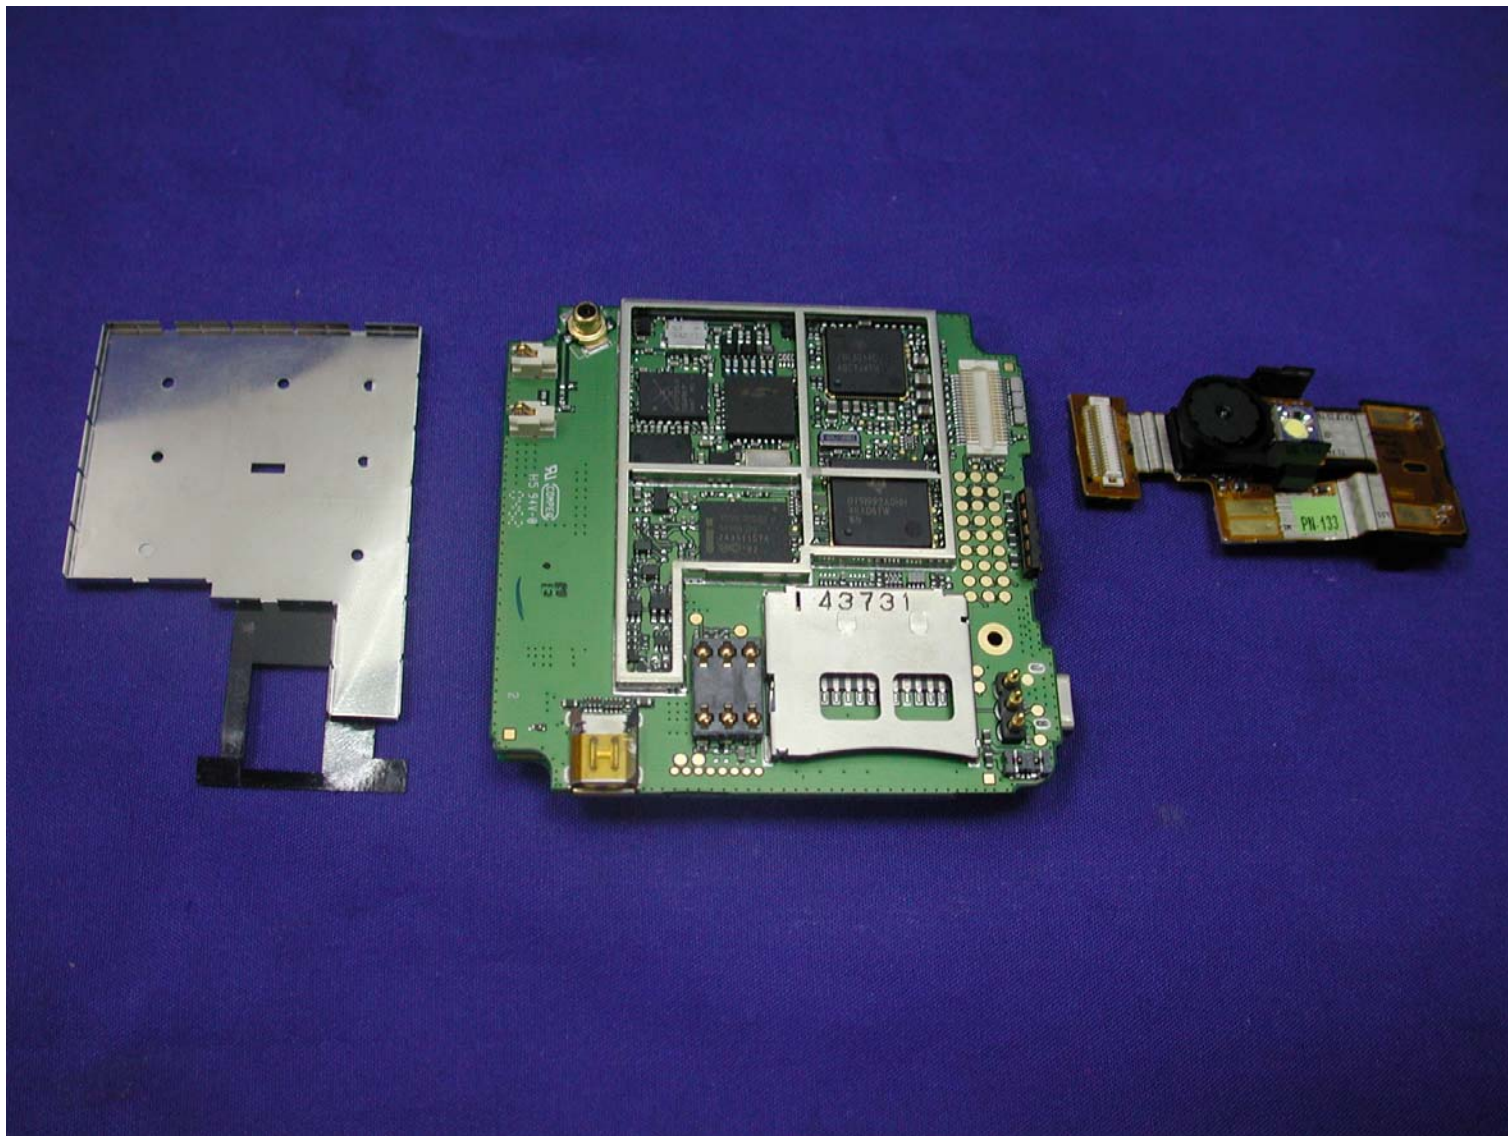

P/N:23.20112.102  
3.7V 950mAh  
**LI-ION BATTERY**

**Cautions:**

Use BenQ original specified chargers and batteries only.  
May explode if disposed of in fire. Do not allow metal objects to contact the battery terminals.  
Do not short-circuit.  
Do not incinerate.  
Do not disassemble.

44L411A400 - HH - 0000178

34

5

18

17