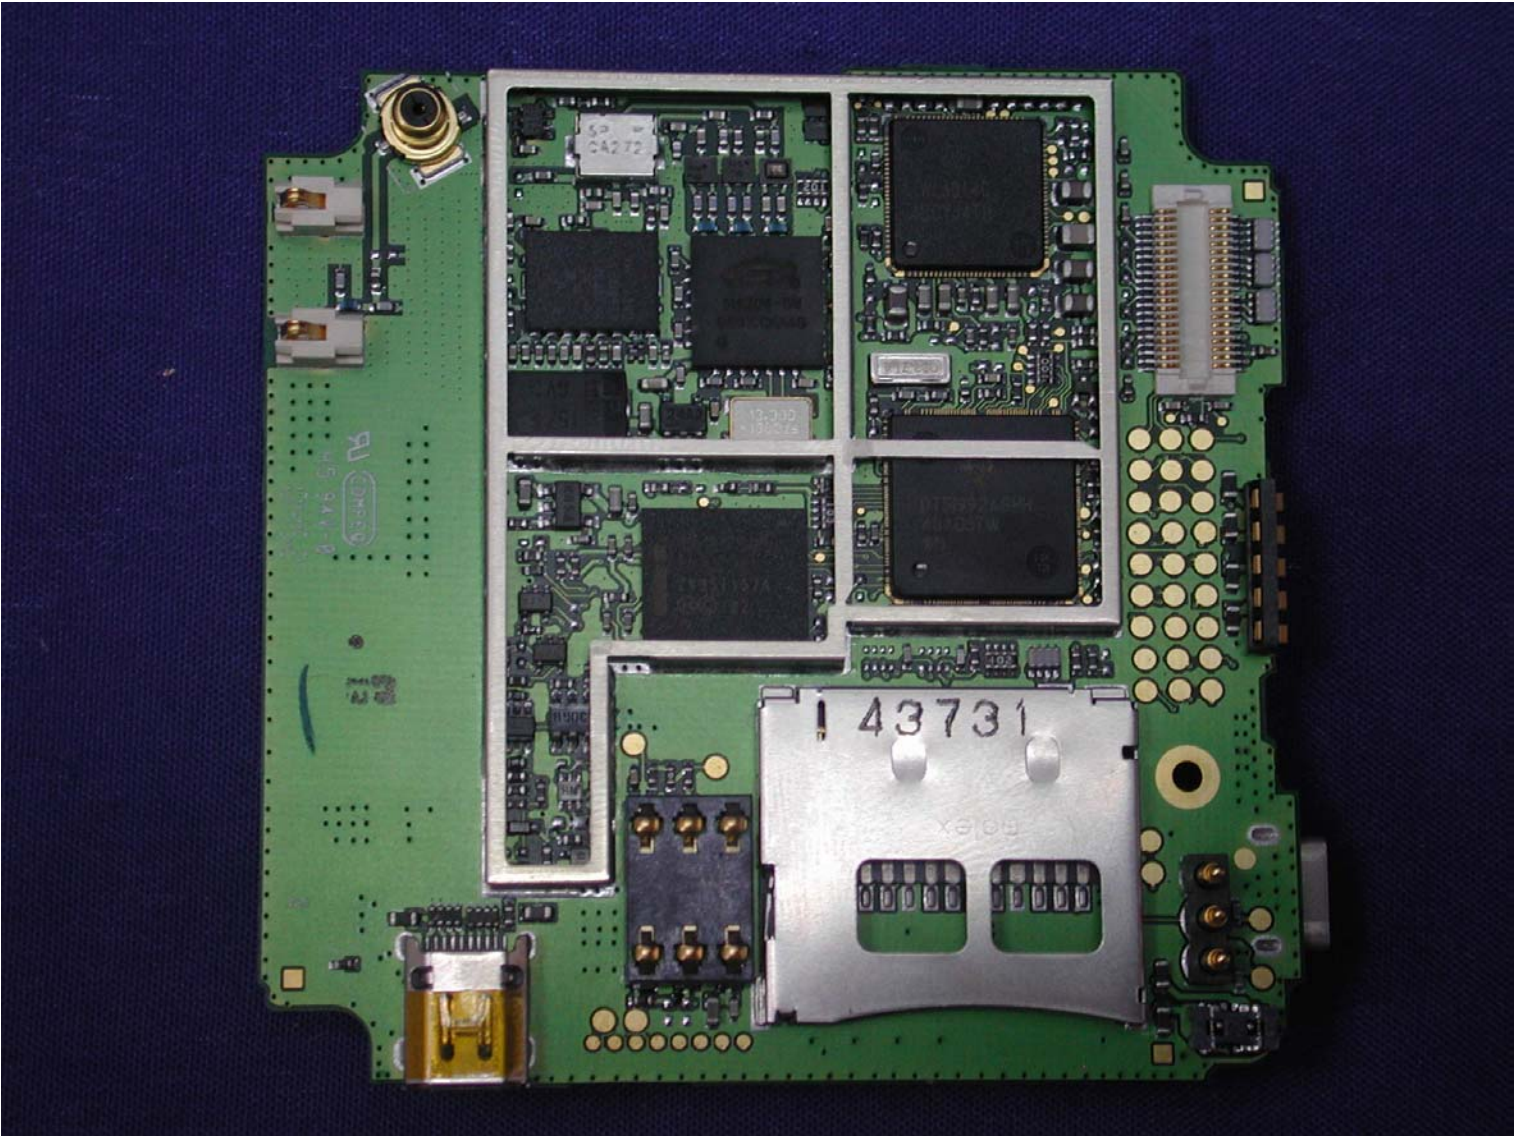

P/N:23.20112.102  
3.7V 950mAh  
**LI-ION BATTERY**

**Cautions:**

Use BenQ original specified chargers and batteries only.  
May explode if disposed of in fire. Do not allow metal objects to contact the battery terminals.  
Do not short-circuit.  
Do not incinerate.  
Do not disassemble.

44L411A400 - HH - 0000178

34

5

18

17