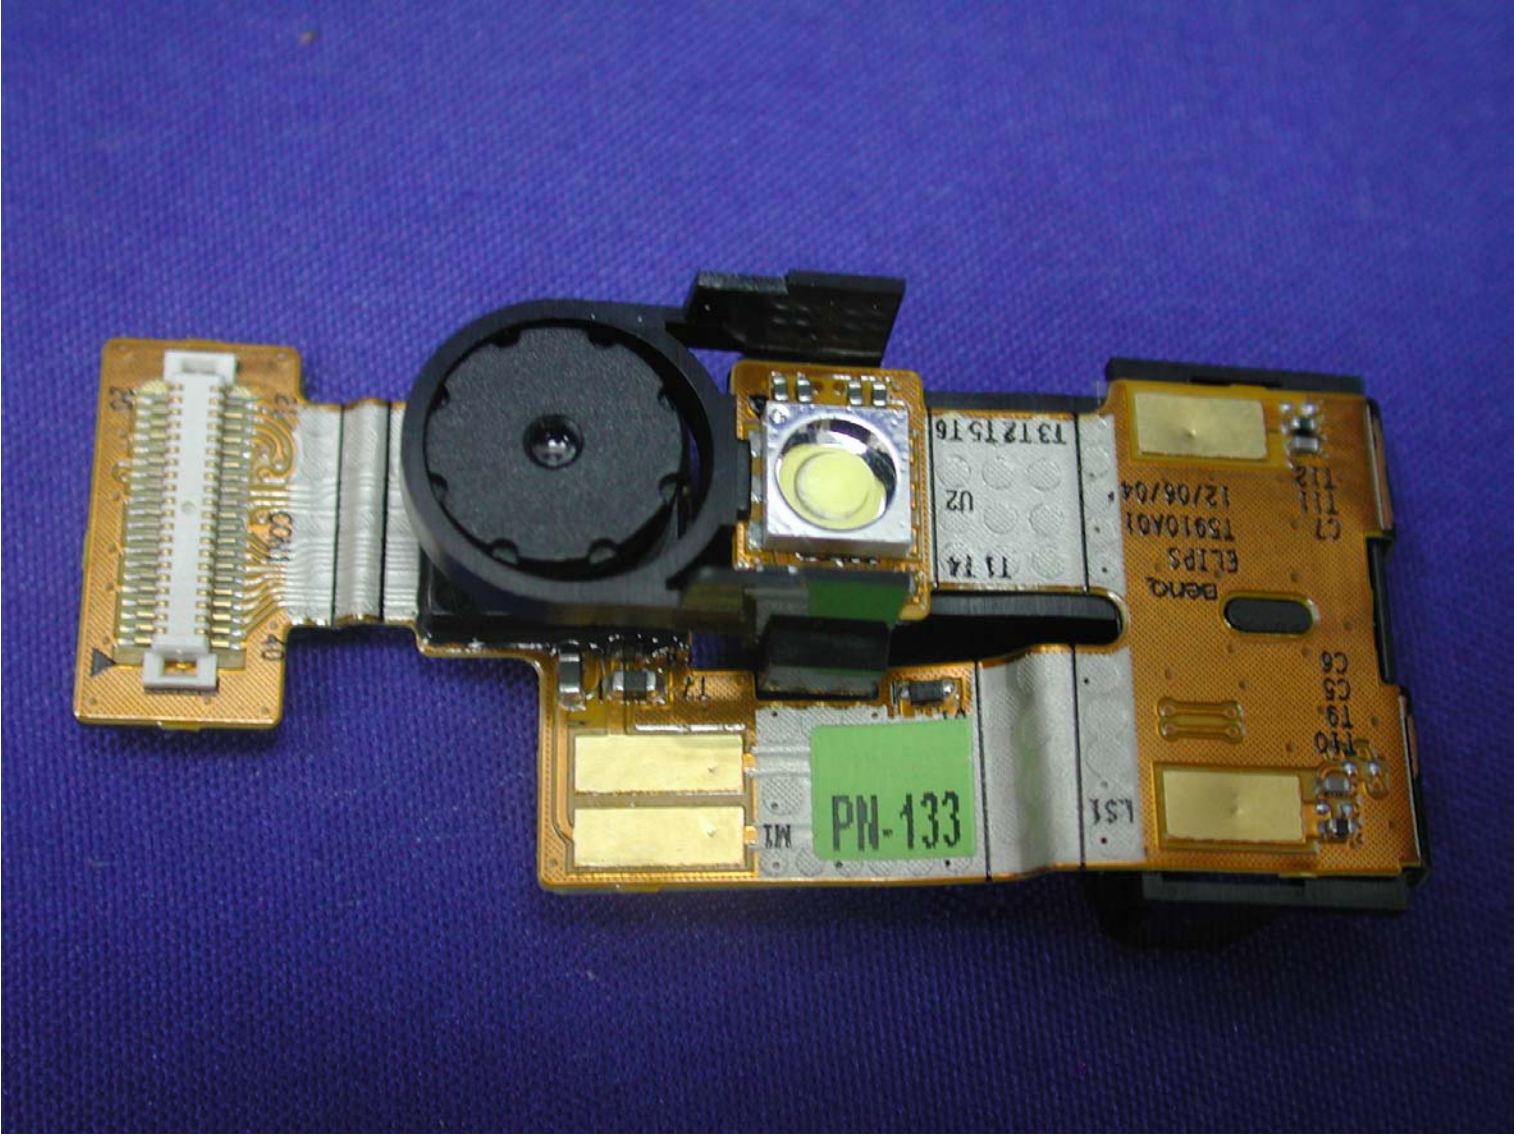

P/N:23.20112.102  
3.7V 950mAh  
**LI-ION BATTERY**

**Cautions:**

Use BenQ original specified chargers and batteries only.  
May explode if disposed of in fire. Do not allow metal objects to contact the battery terminals.  
Do not short-circuit.  
Do not incinerate.  
Do not disassemble.

44L411A400 - HH - 0000178

34

5

18

17