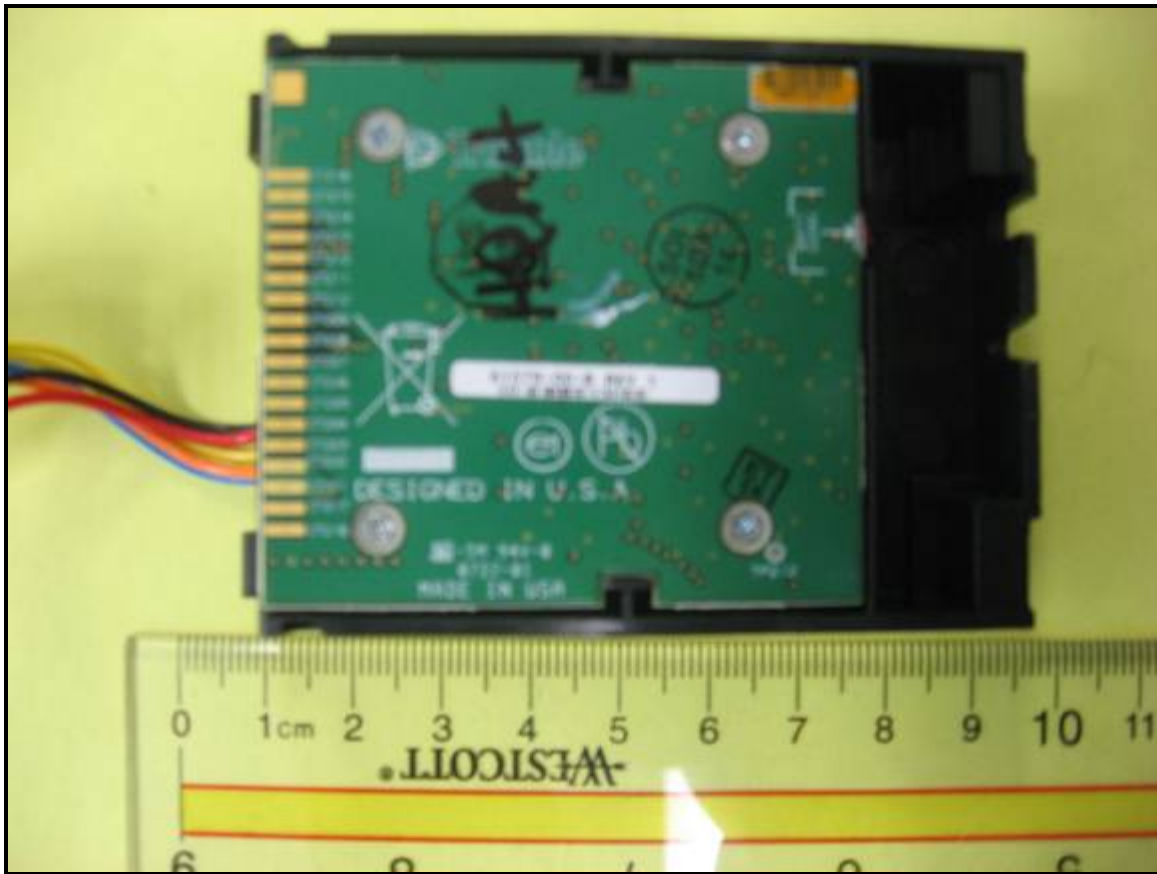

FCC ID: JUPTRIMTRACE
IC ID: 1756A-TRMTRACE

EXTERNAL PHOTOS

TRIMTRAC PROE WITH CONTROL MODULE-BOTTOM VIEW

FCC ID: JUPTRIMTRACE
IC ID: 1756A-TRMTRACE

CONTROL MODULE- BOTTOM VIEW

FCC ID: JUPTRIMTRACE
IC ID: 1756A-TRMTRACE

TRIMTRAC PROE WITHOUT CONTROL MODULE

FCC ID: JUPTRIMTRACE
IC ID: 1756A-TRMTRACE

INTERNAL VIEW FOR USE WITH BATTERY PACK