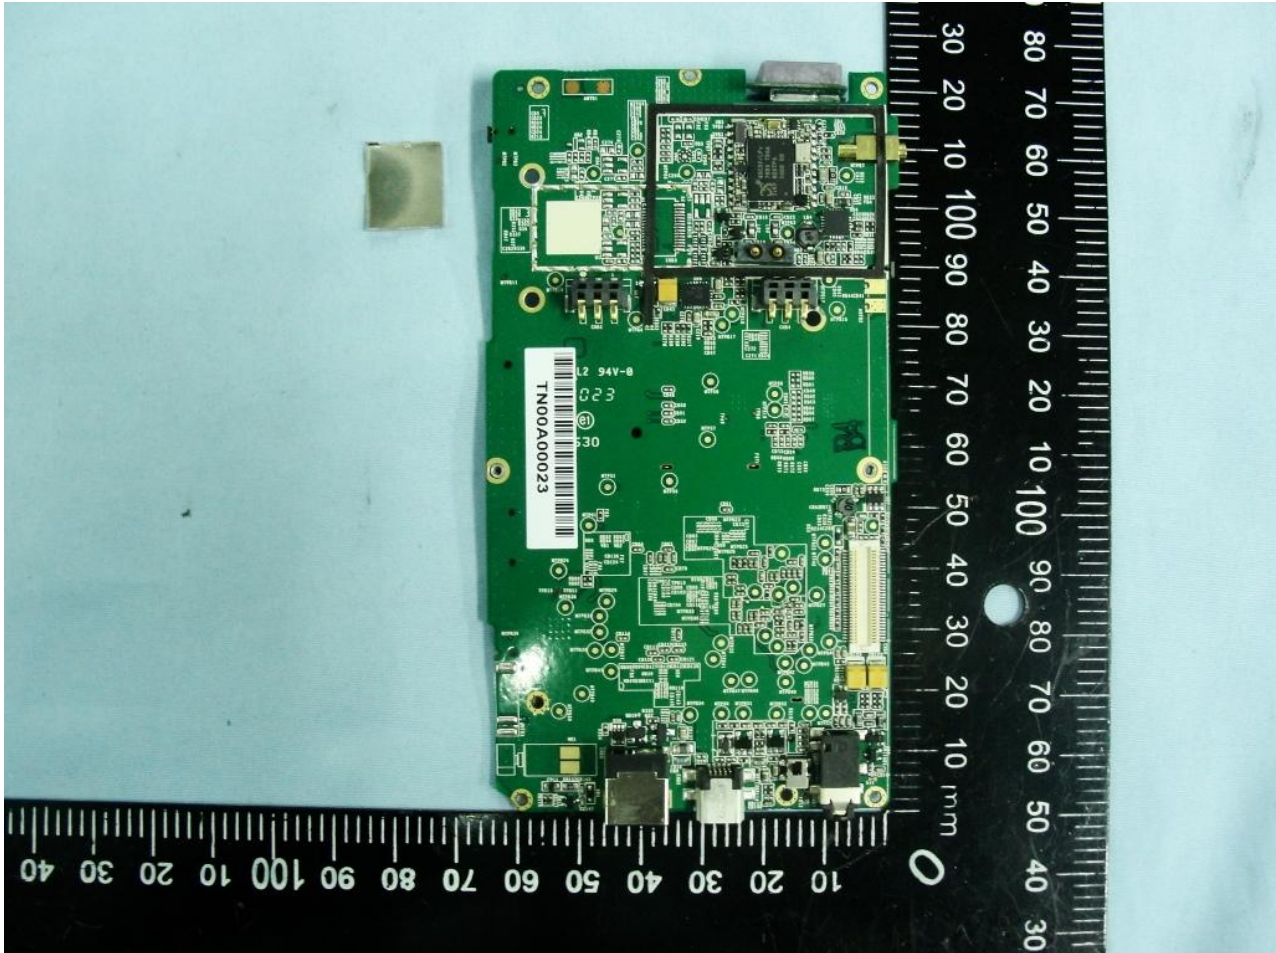

3. Internal Photograph of EUT

Brand Name: Trimble / Model Name: Juno SA

Brand Name: Trimble / Model Name: Juno SA

Brand Name: Trimble / Model Name: Juno SA

Brand Name: Trimble / Model Name: Juno SA

Brand Name: Trimble / Model Name: Juno SA

**GPS Antenna
(Rx Only)**