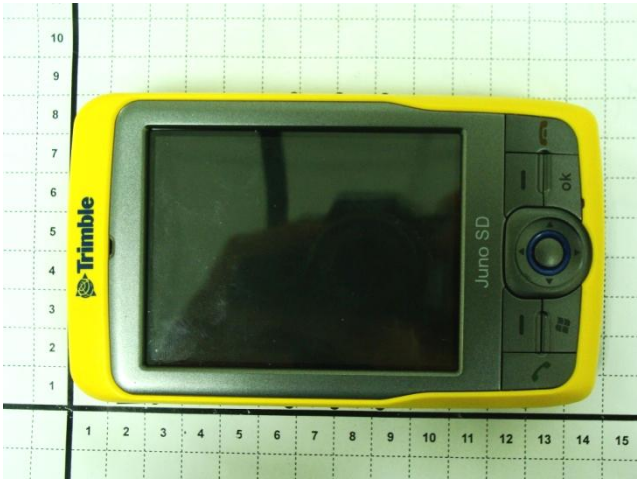

Appendix D. Product Photos

Antenna Location :

Appendix E. Test Setup Photos

Right Cheek

Right Tilted

Left Cheek

Left Tilted

Bottom of the DUT with Phantom 1.5 cm Gap