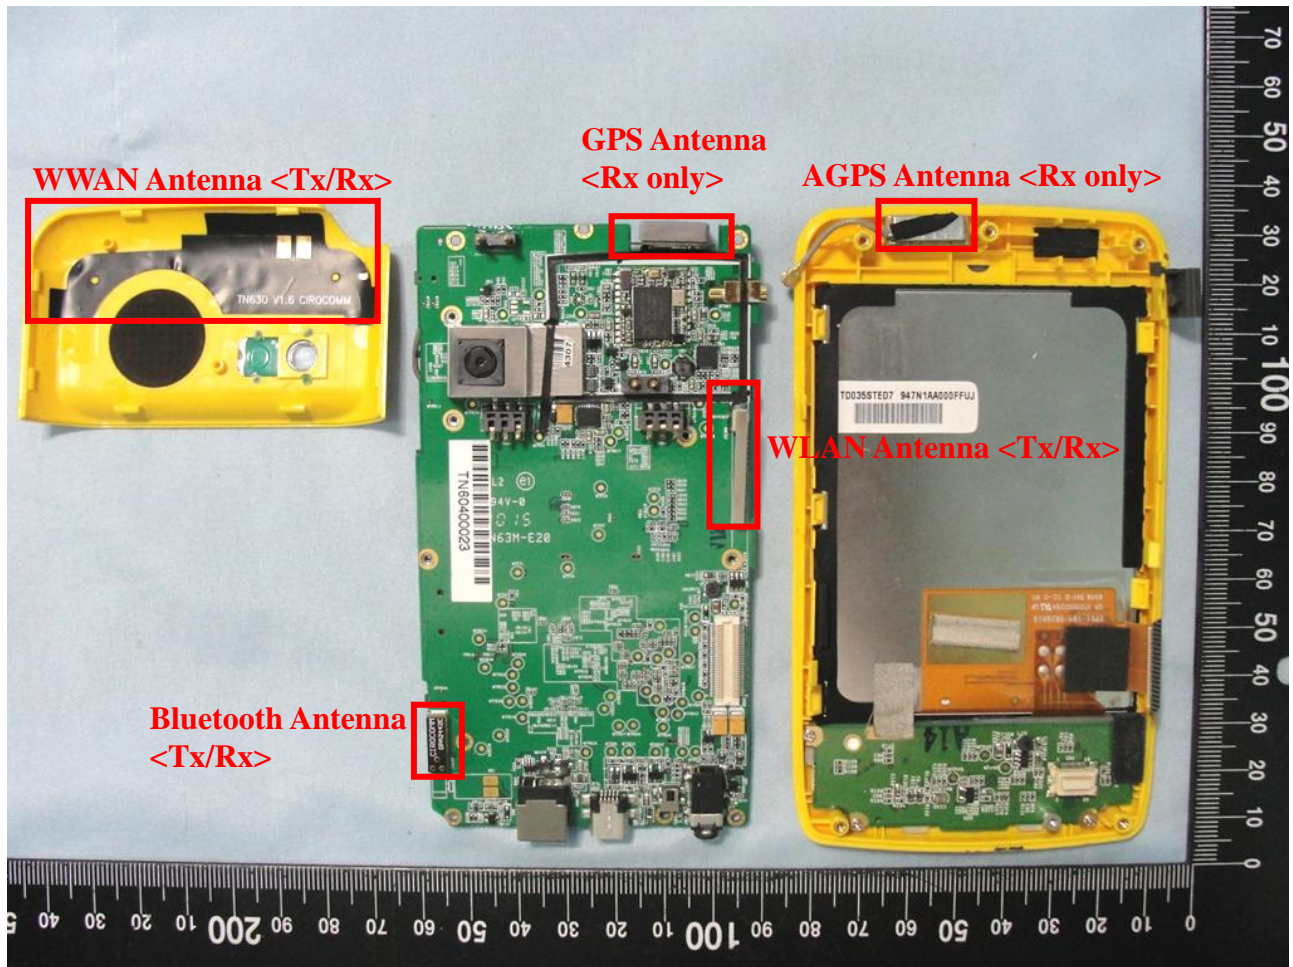

Appendix D. Product Photos

Antenna Location :

Appendix E. Test Setup Photos

Right Cheek

Right Tilted

Left Cheek

Left Tilted

Bottom of the DUT with Phantom 1.5 cm Gap