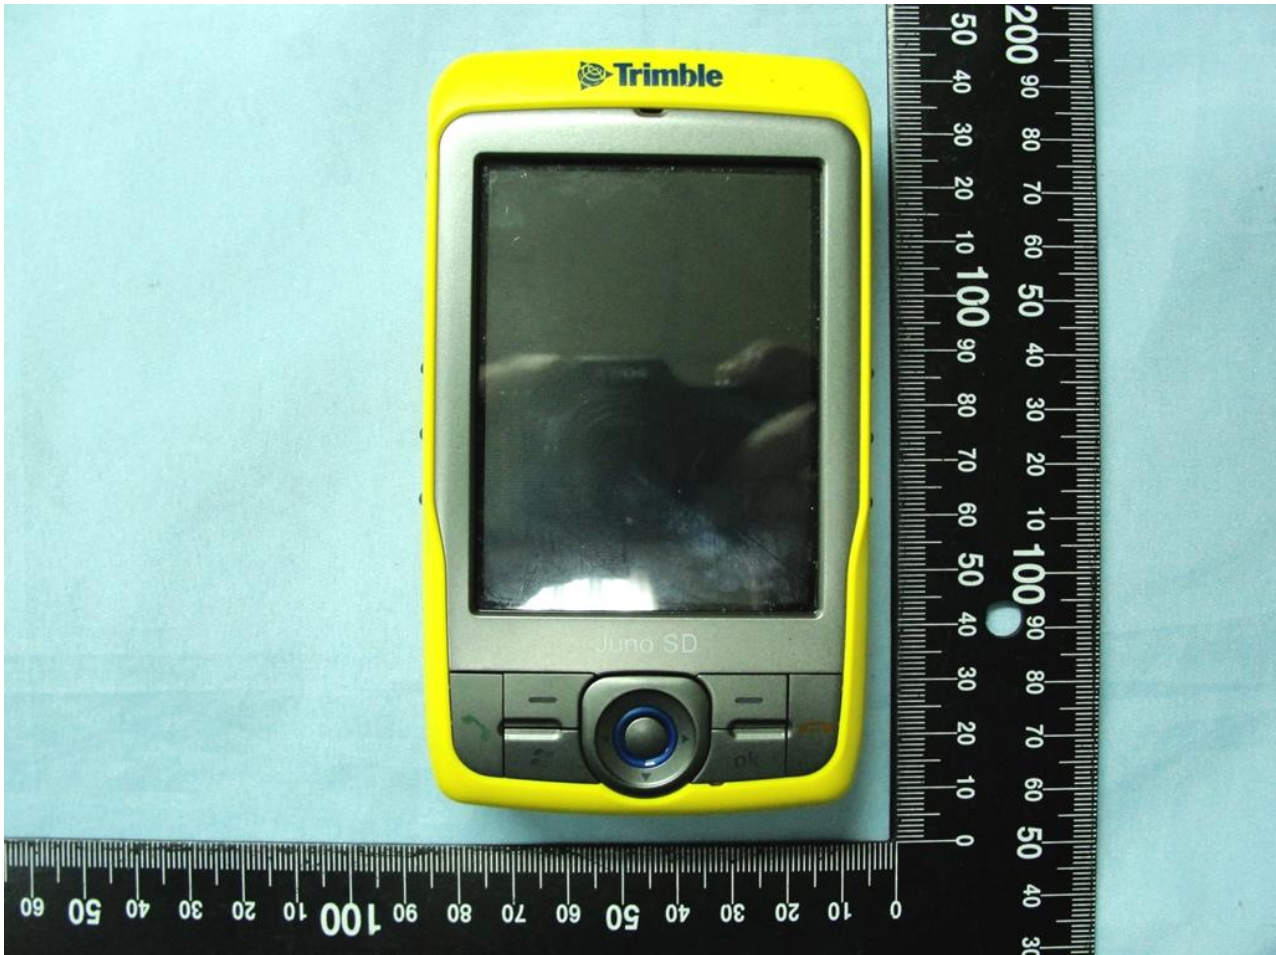

1. External Photograph of EUT

Brand Name: Trimble / Model Name: Juno SD

Brand Name: Trimble / Model Name: Juno SD

Brand Name: Trimble / Model Name: Juno SD

**Brand Name: Trimble / Model Name: Juno SD**

**Brand Name: Trimble / Model Name: Juno SD**

Brand Name: Trimble / Model Name: Juno SD

2. Photograph of Accessory

Brand Name: Trimble / Model Name: Juno SD

List of Accessory:

Specification of Accessory		
AC Adapter 2	Brand Name	Trimble
	Model Name	3A154WP05
	Power Rating	I/P:100-240Vac, 50-60Hz, 0.6A; O/P: 5Vdc, 2.6A
	DC Power Cord Type	1.5 meter non-shielded cable with ferrite core
Battery	Model Name	BA-1405206
	Power Rating	3.7Vdc, 2600mAh, 9.6Whr
	Type	Li-ion
Earphone	Signal Line Type	1.3 meter non-shielded cable without ferrite core
USB Cable	Signal Line Type	1.0 meter shielded cable without ferrite core