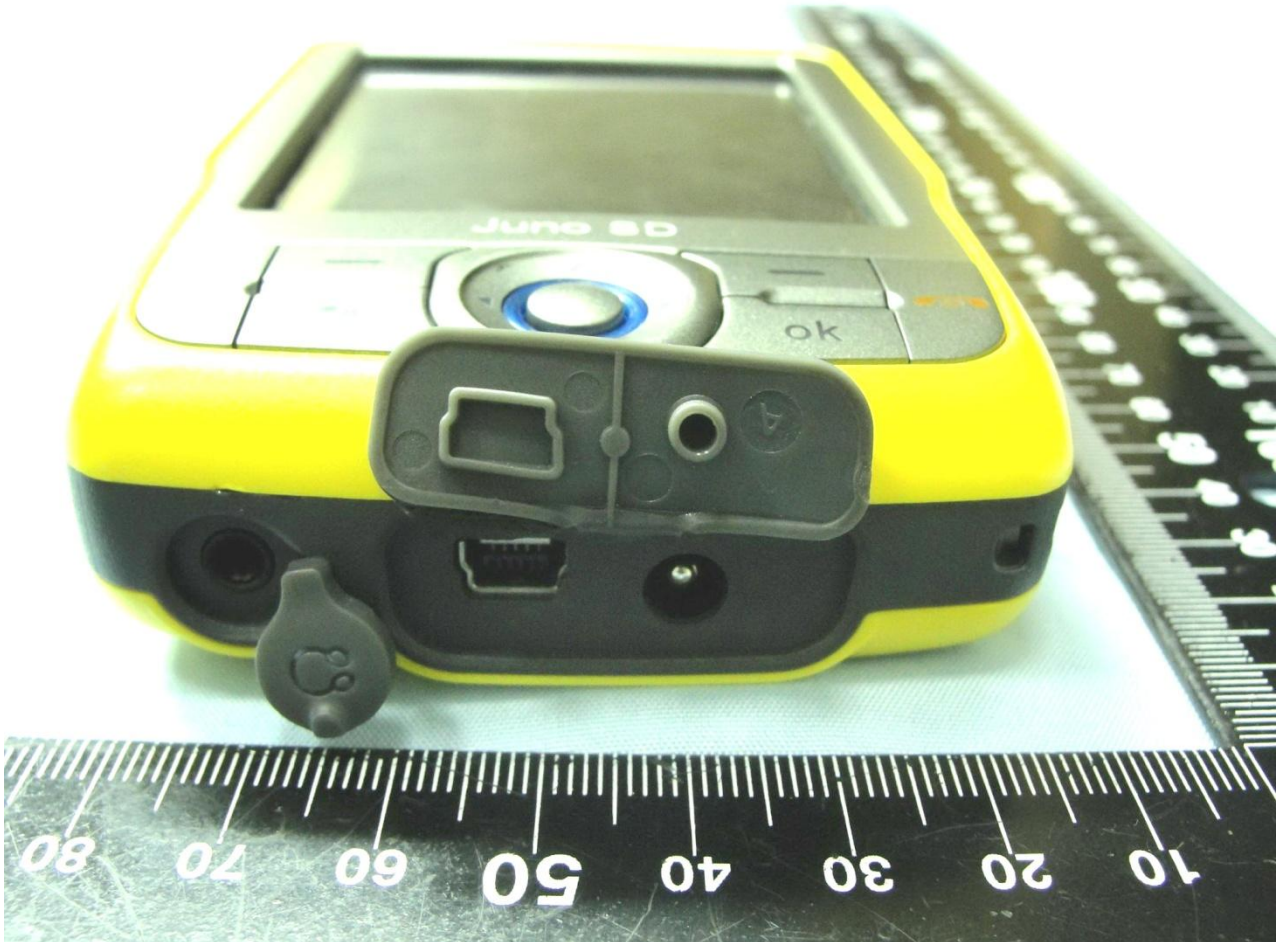

1. External Photograph of EUT

Brand Name: Trimble / Model Name: Juno SD

Brand Name: Trimble / Model Name: Juno SD

Brand Name: Trimble / Model Name: Juno SD

**Brand Name: Trimble / Model Name: Juno SD**

**Brand Name: Trimble / Model Name: Juno SD**

Brand Name: Trimble / Model Name: Juno SD

2. Photograph of Accessory

Brand Name: Trimble / Model Name: Juno SD

List of Accessory:

Specification of Accessory		
AC Adapter 2	Brand Name	Trimble
	Model Name	3A154WP05
	Power Rating	I/P:100-240Vac, 50-60Hz, 0.6A; O/P: 5Vdc, 2.6A
	DC Power Cord Type	1.5 meter non-shielded cable with ferrite core
Battery	Model Name	BA-1405206
	Power Rating	3.7Vdc, 2600mAh, 9.6Whr
	Type	Li-ion
Earphone	Signal Line Type	1.3 meter non-shielded cable without ferrite core
USB Cable	Signal Line Type	1.0 meter shielded cable without ferrite core

Remark: For accessories equipped with this EUT, please refer to the following photos.

Brand Name: Trimble / Model Name: Juno SD

Brand Name: Trimble / Model Name: Juno SD

Brand Name: Trimble / Model Name: Juno SD

Brand Name: Trimble / Model Name: Juno SD

Brand Name: Trimble / Model Name: Juno SD

Adapter 2

Brand Name: Trimble / Model Name: Juno SD

Brand Name: Trimble / Model Name: Juno SD