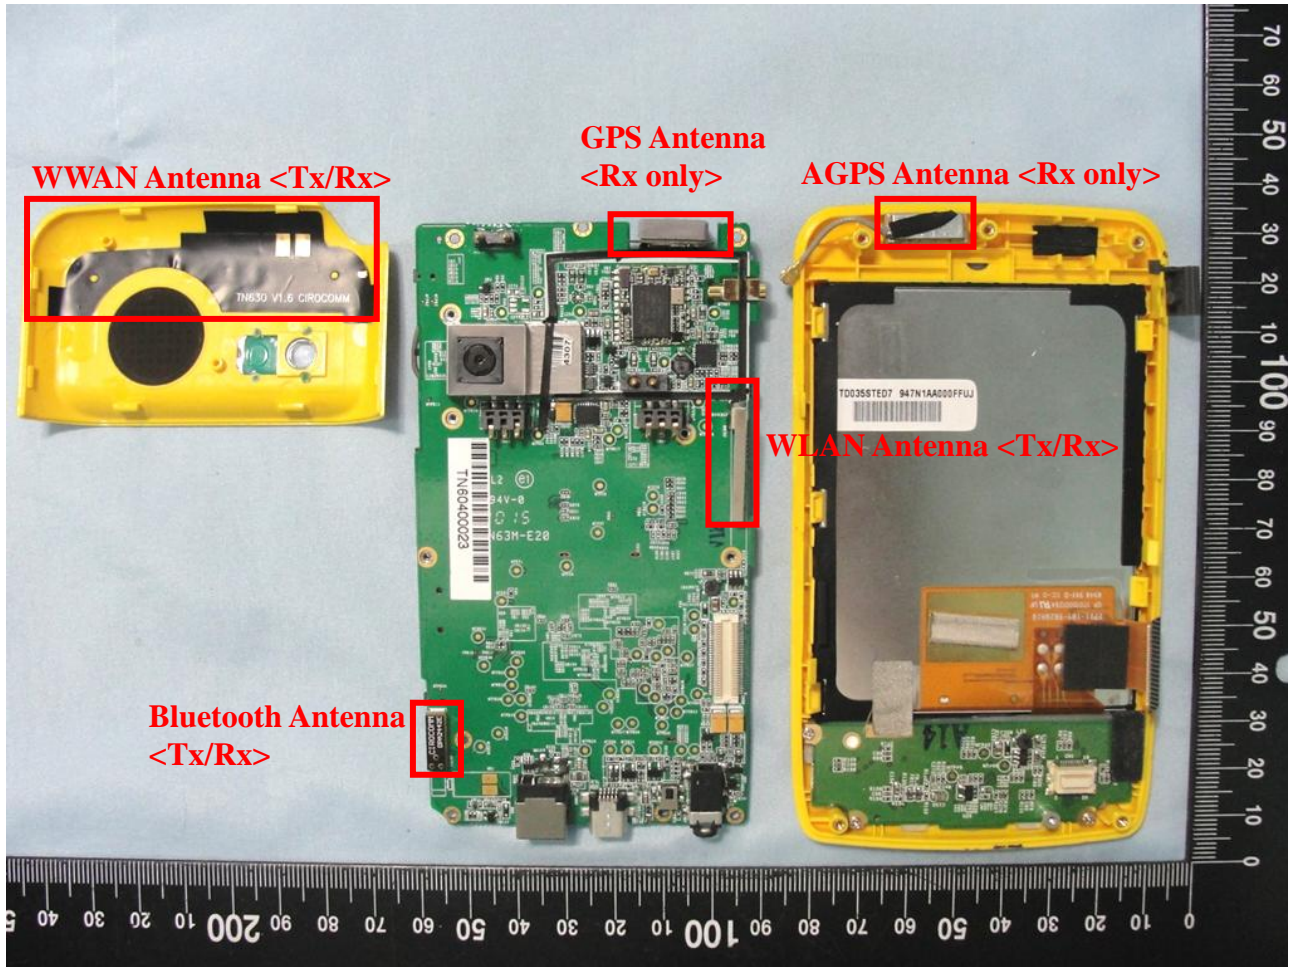

### Appendix D. Product Photos

Antenna Location :

## Appendix E. Test Setup Photos

Right Cheek

Right Tilted

Left Cheek

Left Tilted

Bottom of the DUT with Phantom 1.5 cm Gap