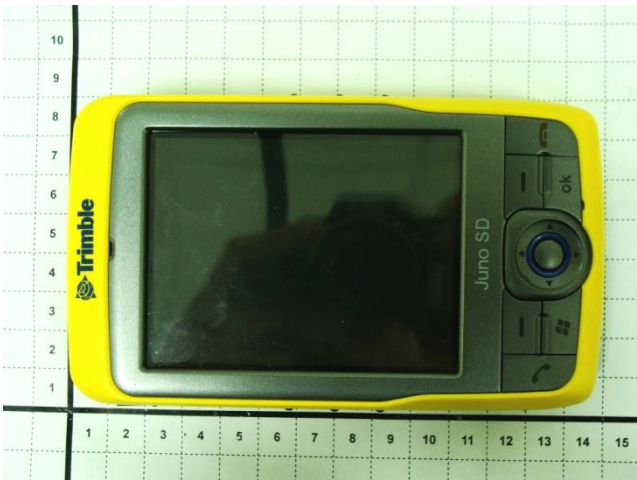

### Appendix D. Product Photos

Antenna Location :

## Appendix E. Test Setup Photos

Right Cheek

Right Tilted

Left Cheek

Left Tilted

Bottom of the DUT with Phantom 1.5 cm Gap