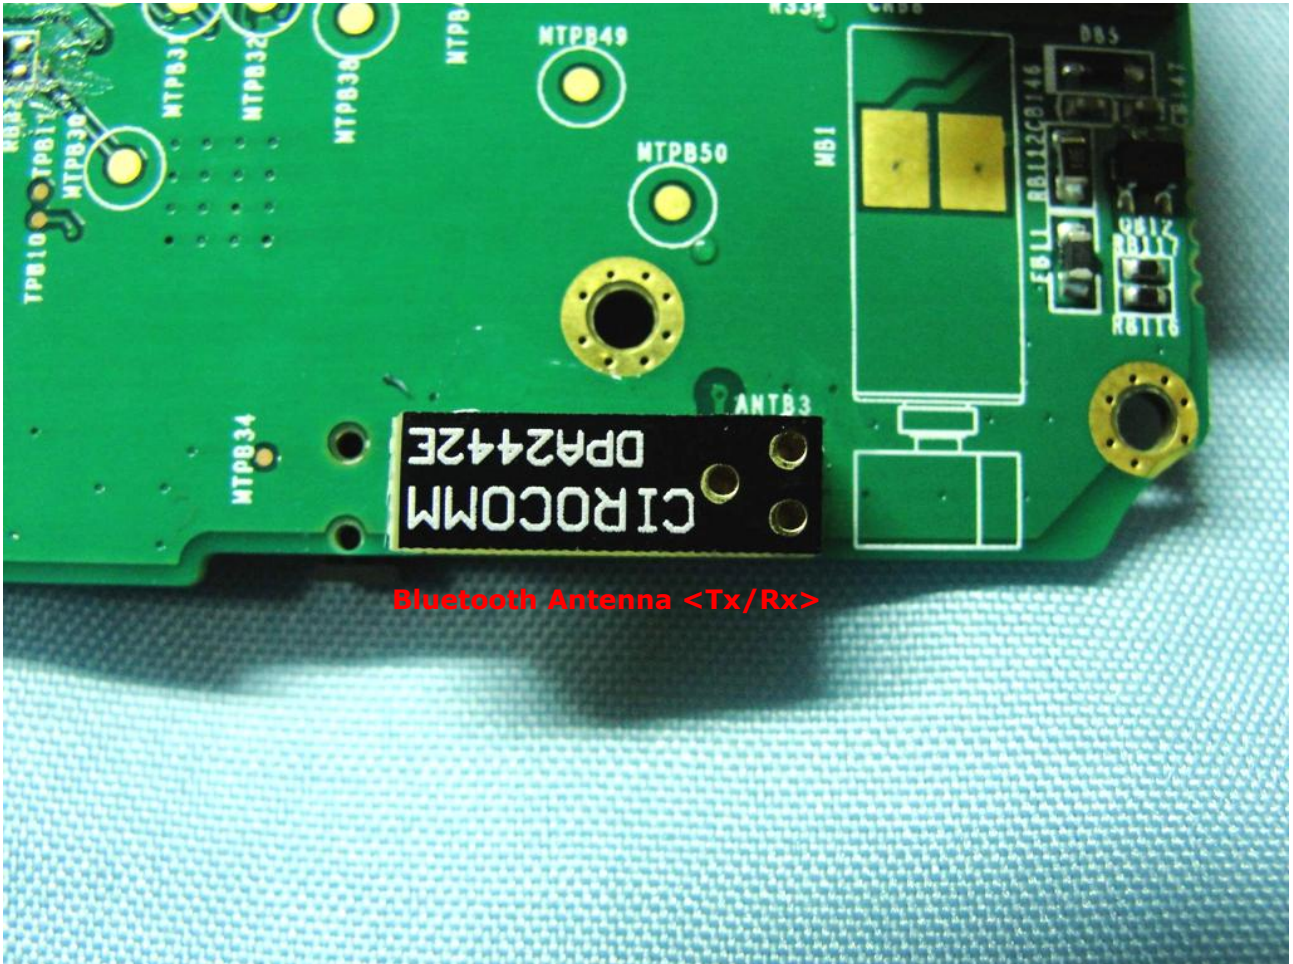

Brand Name: Trimble / Model Name: Juno SD

Brand Name: Trimble / Model Name: Juno SD

WWAN Antenna <Tx/Rx>

Brand Name: Trimble / Model Name: Juno SD

WLAN Antenna <Tx/Rx>

Brand Name: Trimble / Model Name: Juno SD