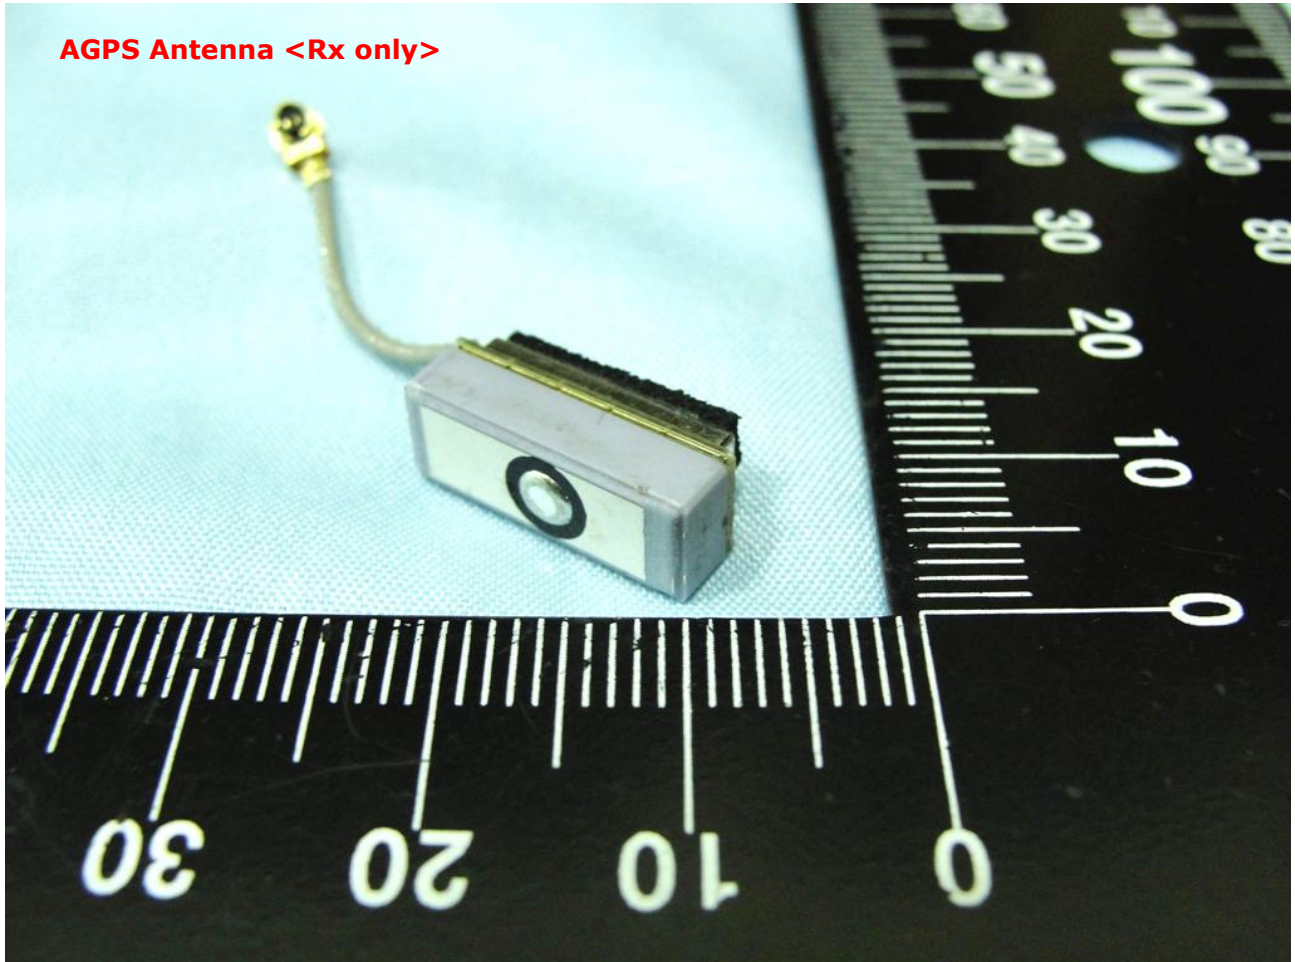

Brand Name: Trimble / Model Name: Juno SD