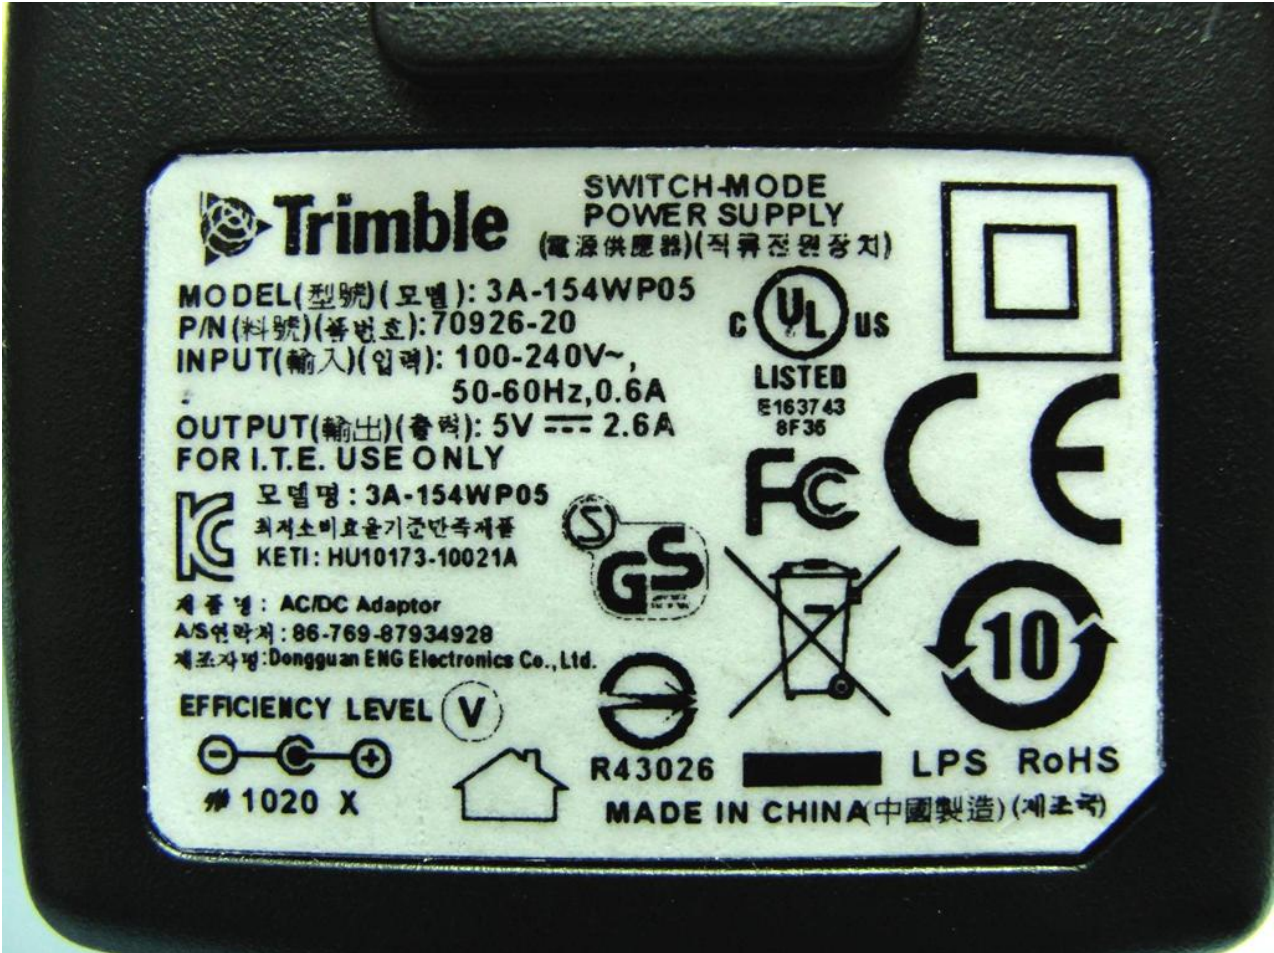

Brand Name: Trimble / Model Name: Juno SB

2. Photograph of Accessory

Brand Name: Trimble / Model Name: Juno SB

List of Accessory:

Specification of Accessory		
AC Adapter 2	Brand Name	Trimble
	Model Name	3A154WP05
	Power Rating	I/P:100-240Vac, 50-60Hz, 0.6A; O/P: 5Vdc, 2.6A
	DC Power Cord Type	1.5 meter non-shielded cable with ferrite core
Battery	Model Name	BA-1405206
	Power Rating	3.7Vdc, 2600mAh, 9.6Whr
	Type	Li-ion
Earphone	Signal Line Type	1.3 meter non-shielded cable without ferrite core
USB Cable	Signal Line Type	1.0 meter shielded cable without ferrite core

Brand Name: Trimble / Model Name: Juno SB

Brand Name: Trimble / Model Name: Juno SB

Adapter 2

Brand Name: Trimble / Model Name: Juno SB

Brand Name: Trimble / Model Name: Juno SB

Brand Name: Trimble / Model Name: Juno SB