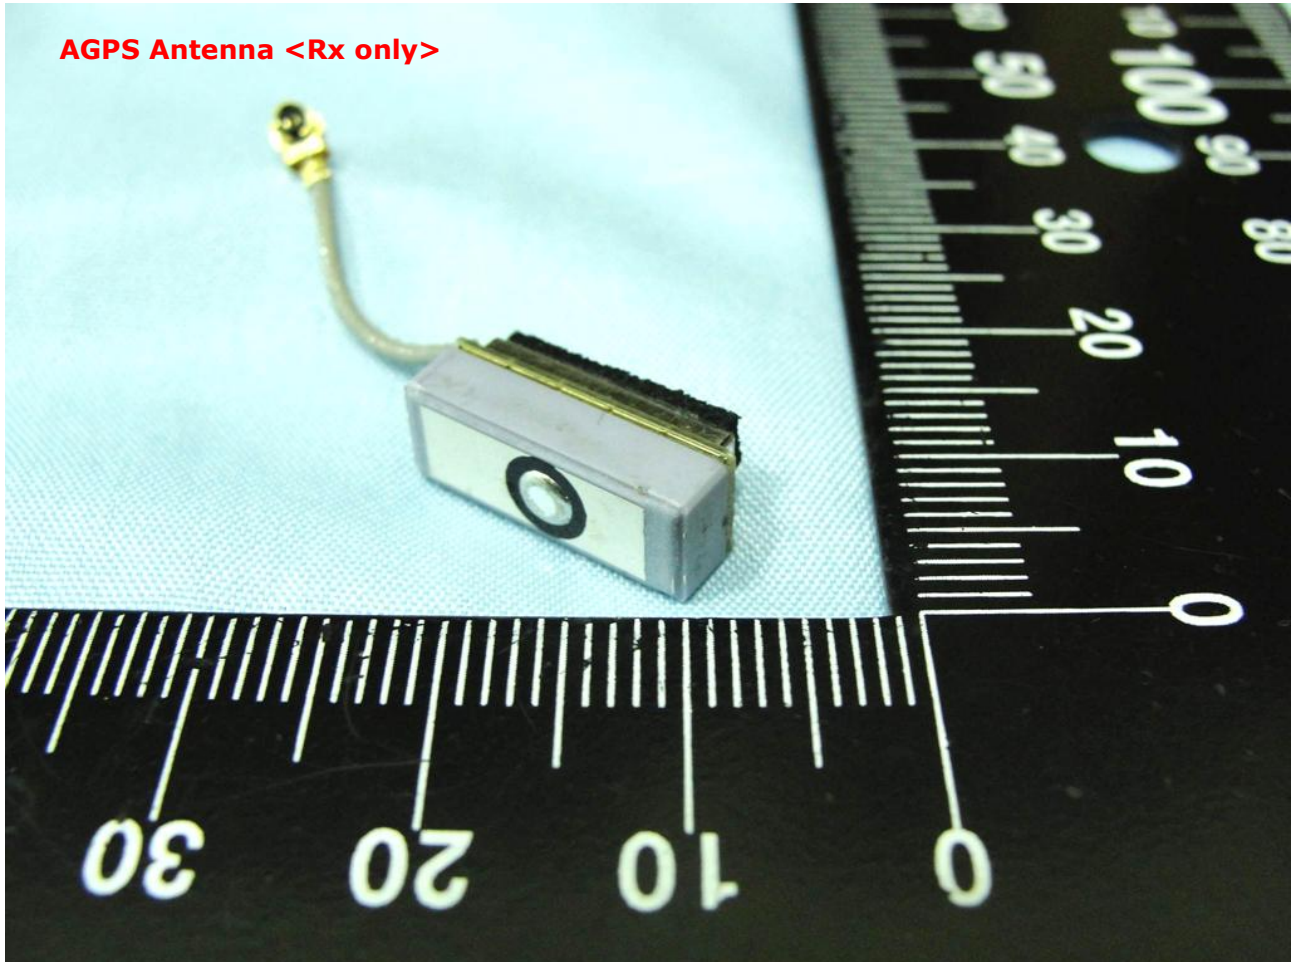

Brand Name: Trimble / Model Name: Juno SC