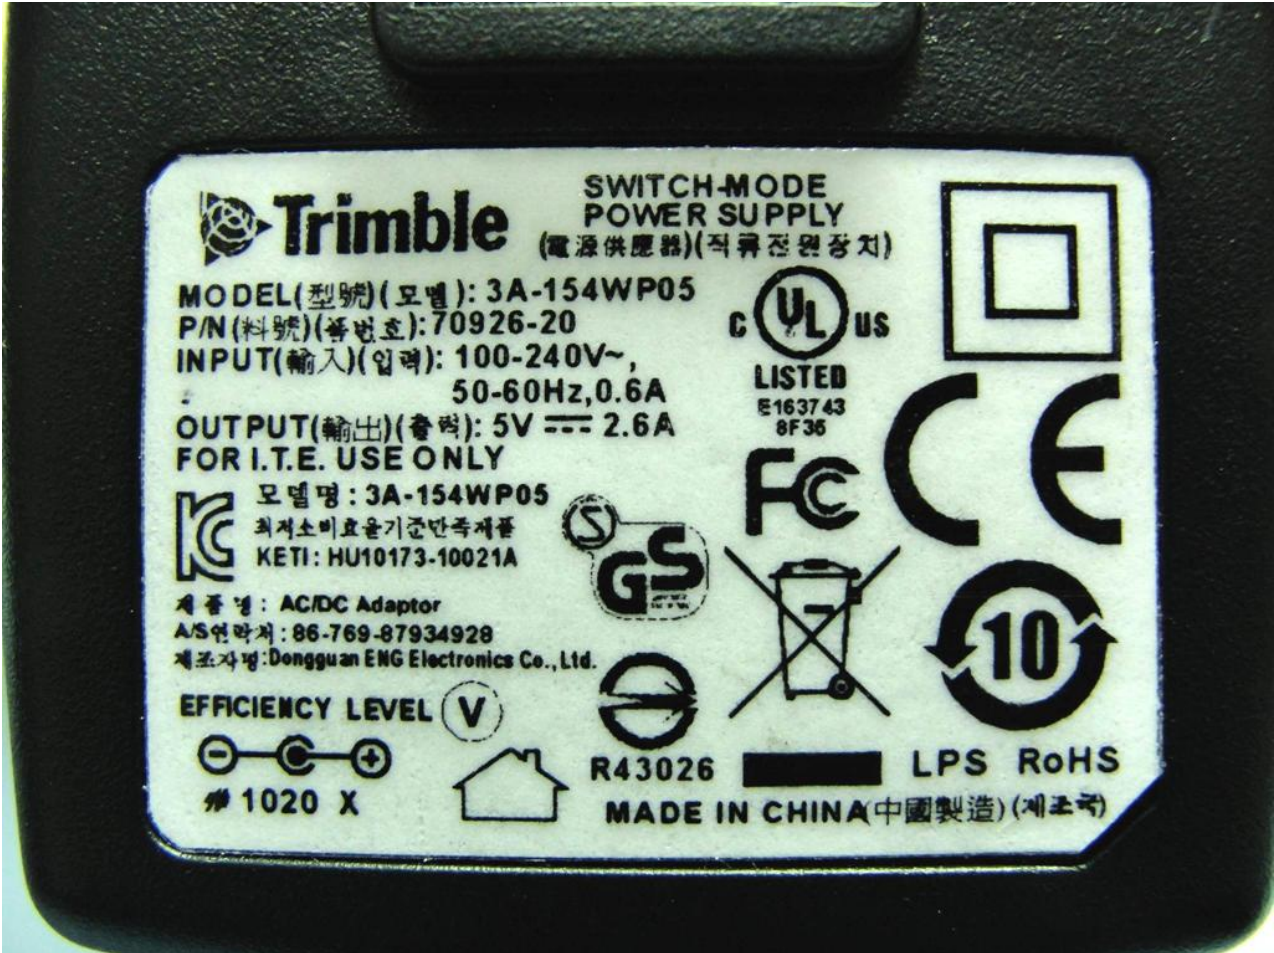

Brand Name: Trimble / Model Name: Juno SC

2. Photograph of Accessory

Brand Name: Trimble / Model Name: Juno SC

List of Accessory:

Specification of Accessory		
AC Adapter 2	Brand Name	Trimble
	Model Name	3A154WP05
	Power Rating	I/P:100-240Vac, 50-60Hz, 0.6A; O/P: 5Vdc, 2.6A
	DC Power Cord Type	1.5 meter non-shielded cable with ferrite core
Battery	Model Name	BA-1405206
	Power Rating	3.7Vdc, 2600mAh, 9.6Whr
	Type	Li-ion
Earphone	Signal Line Type	1.3 meter non-shielded cable without ferrite core
USB Cable	Signal Line Type	1.0 meter shielded cable without ferrite core

Brand Name: Trimble / Model Name: Juno SC

Brand Name: Trimble / Model Name: Juno SC

Adapter 2

Brand Name: Trimble / Model Name: Juno SC

Brand Name: Trimble / Model Name: Juno SC

Brand Name: Trimble / Model Name: Juno SC