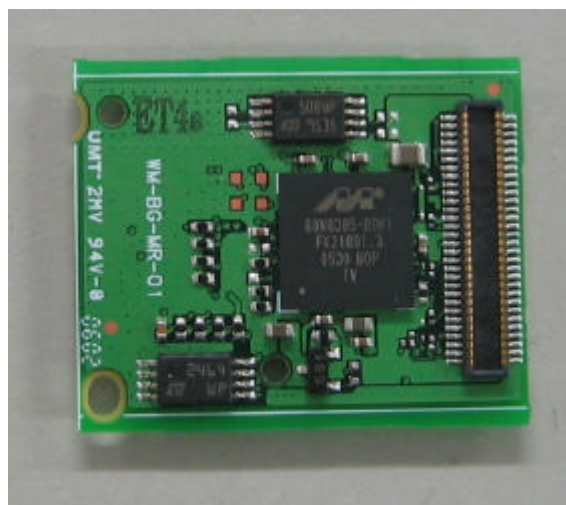

EMC Technologies (NZ) Ltd

STREET ADDRESS - 47 MacKelvie Street, Grey Lynn, Auckland, New Zealand

POSTAL ADDRESS - PO Box 68 307, Newton, Auckland, New Zealand

Page 43 of 49

This report may not be reproduced except in full

Telephone: +64 9 360 0862 Fax: +64 9 360 0861

E-mail: aucklab@ihug.co.nz

Web Site: www.emctech.com.au