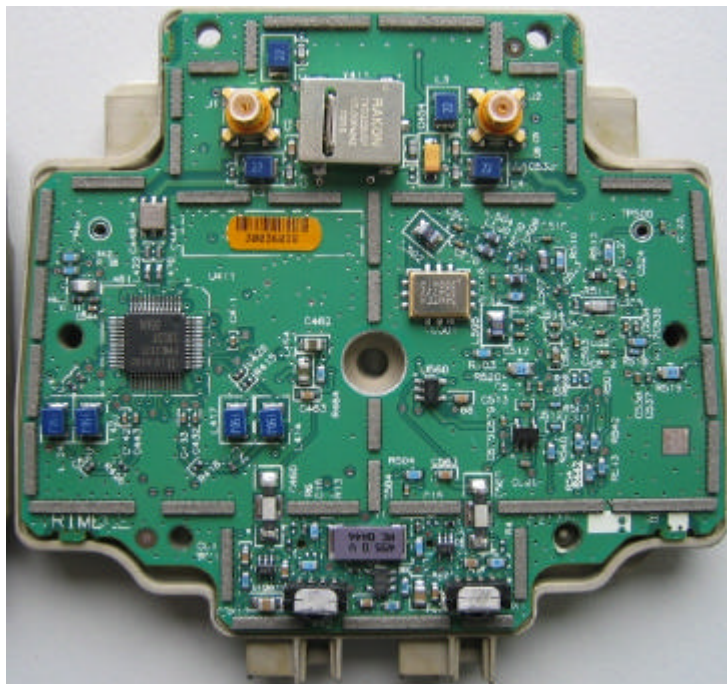

EMC Technologies (NZ) Ltd

Test Report No 60819.4

Report date: 11 September 2006

EMC Technologies (NZ) Ltd

STREET ADDRESS - 47 MacKelvie Street, Grey Lynn, Auckland, New Zealand

POSTAL ADDRESS - PO Box 68 307, Newton, Auckland, New Zealand

Telephone: +64 9 360 0862 Fax: +64 9 360 0861

E-mail: aucklab@ihug.co.nz

Web Site: www.emctech.com.au