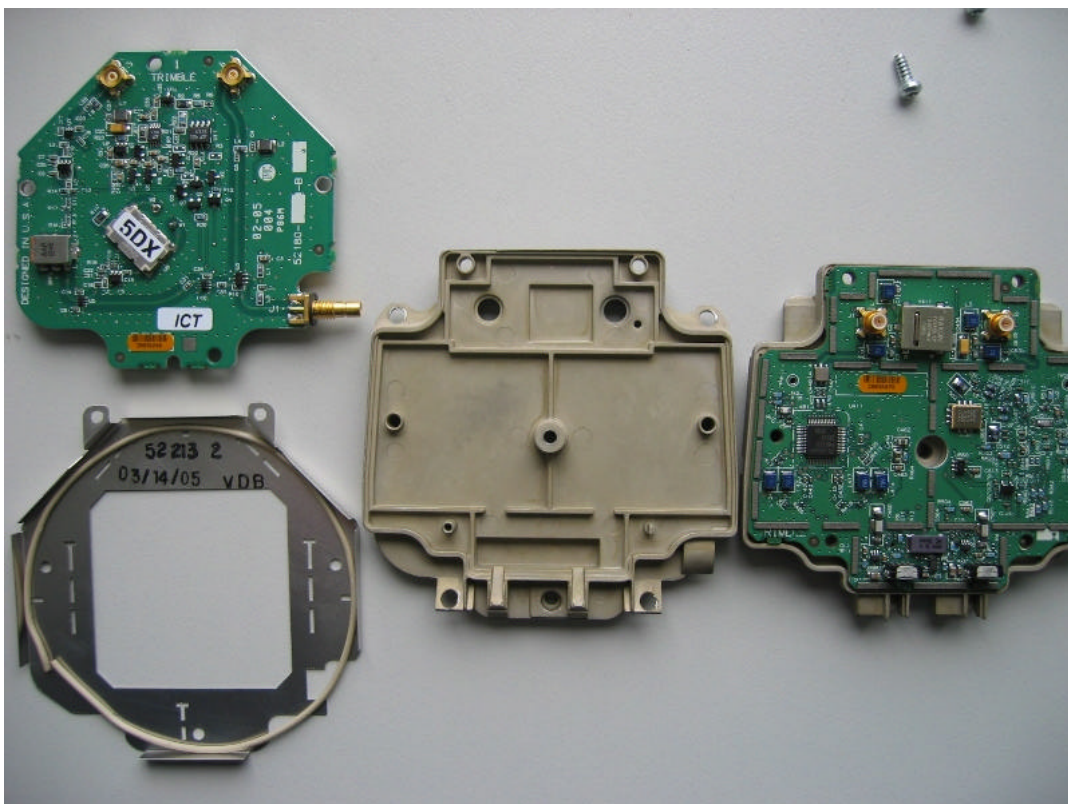

EMC Technologies (NZ) Ltd

Test Report No 60819.4

Report date: 11 September 2006

Internal Views – Specific Boards

EMC Technologies (NZ) Ltd

STREET ADDRESS - 47 MacKelvie Street, Grey Lynn, Auckland, New Zealand

POSTAL ADDRESS - PO Box 68 307, Newton, Auckland, New Zealand

Page 45 of 49

This report may not be reproduced except in full

Telephone: +64 9 360 0862 Fax: +64 9 360 0861

E-mail: aucklab@ihug.co.nz

Web Site: www.emctech.com.au