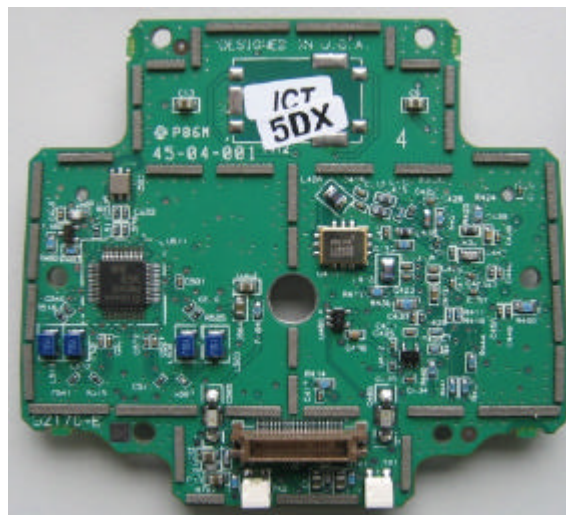

# EMC Technologies (NZ) Ltd

Test Report No 60819.4

Report date: 11 September 2006

---

---

**EMC Technologies (NZ) Ltd**

STREET ADDRESS - 47 MacKelvie Street, Grey Lynn, Auckland, New Zealand

POSTAL ADDRESS - PO Box 68 307, Newton, Auckland, New Zealand