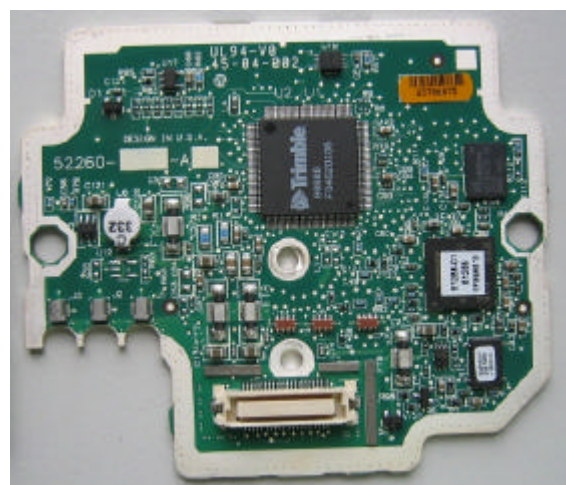

# EMC Technologies (NZ) Ltd

Test Report No 60819.4

Report date: 11 September 2006

---

---

**EMC Technologies (NZ) Ltd**

STREET ADDRESS - 47 MacKelvie Street, Grey Lynn, Auckland, New Zealand

POSTAL ADDRESS - PO Box 68 307, Newton, Auckland, New Zealand