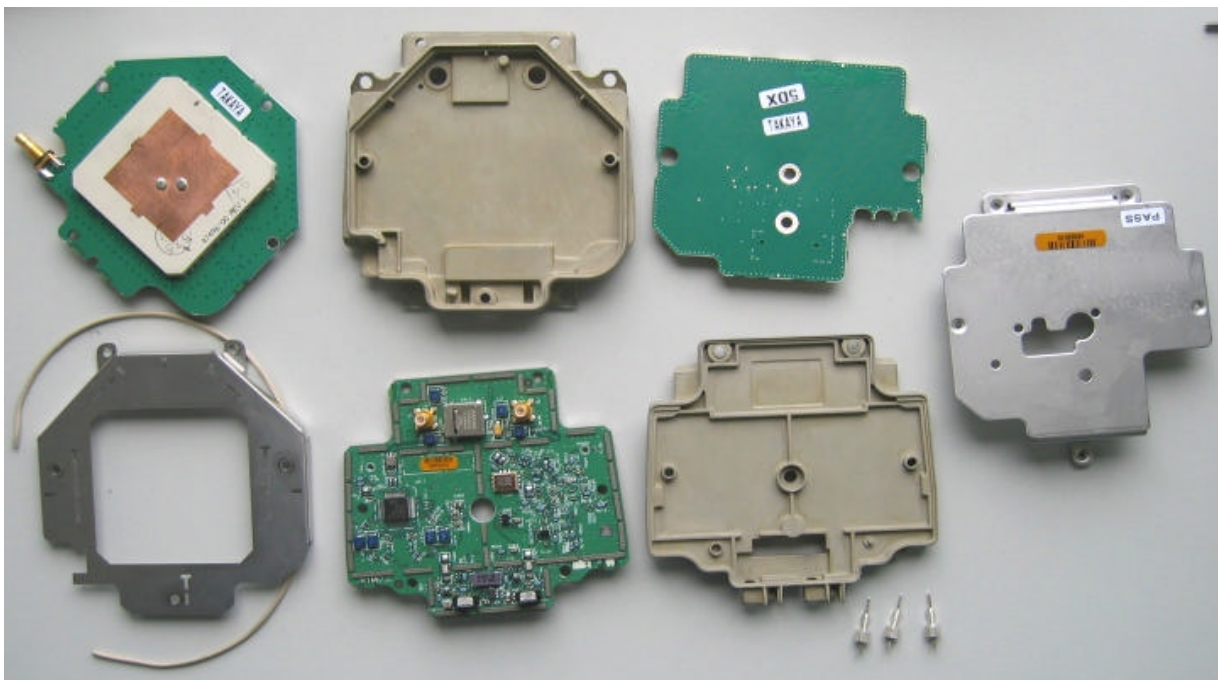

# EMC Technologies (NZ) Ltd

Test Report No 60819.4

Report date: 11 September 2006

**EMC Technologies (NZ) Ltd**

STREET ADDRESS - 47 MacKelvie Street, Grey Lynn, Auckland, New Zealand

POSTAL ADDRESS - PO Box 68 307, Newton, Auckland, New Zealand