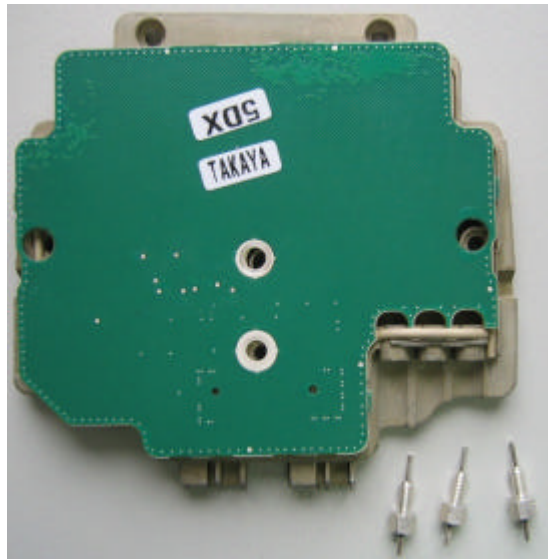

# EMC Technologies (NZ) Ltd

Test Report No 60819.4

Report date: 11 September 2006

---

---

**EMC Technologies (NZ) Ltd**

STREET ADDRESS - 47 MacKelvie Street, Grey Lynn, Auckland, New Zealand

POSTAL ADDRESS - PO Box 68 307, Newton, Auckland, New Zealand