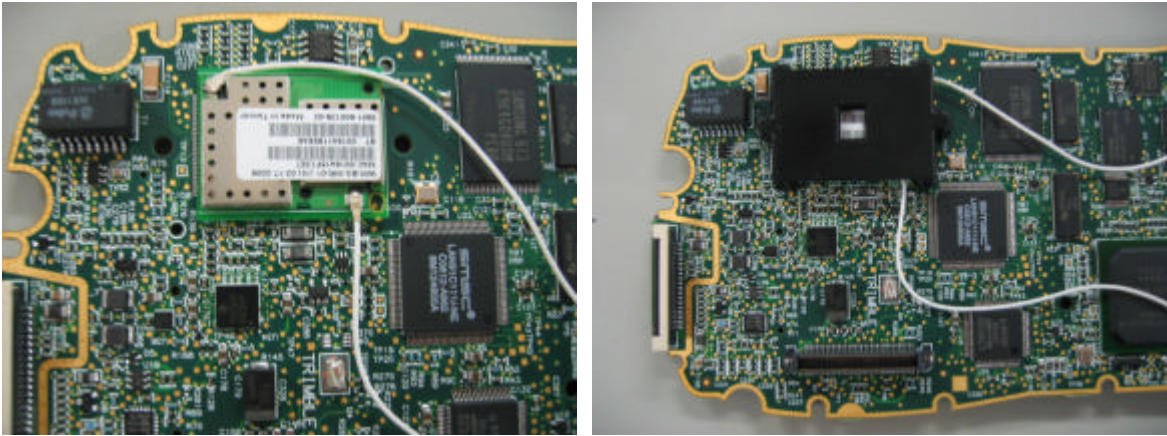

EMC Technologies (NZ) Ltd

Test Report No 60819.4

Report date: 11 September 2006

Transmitter Module Front Side

WLAN / Bluetooth Transmitter Module Rear Side