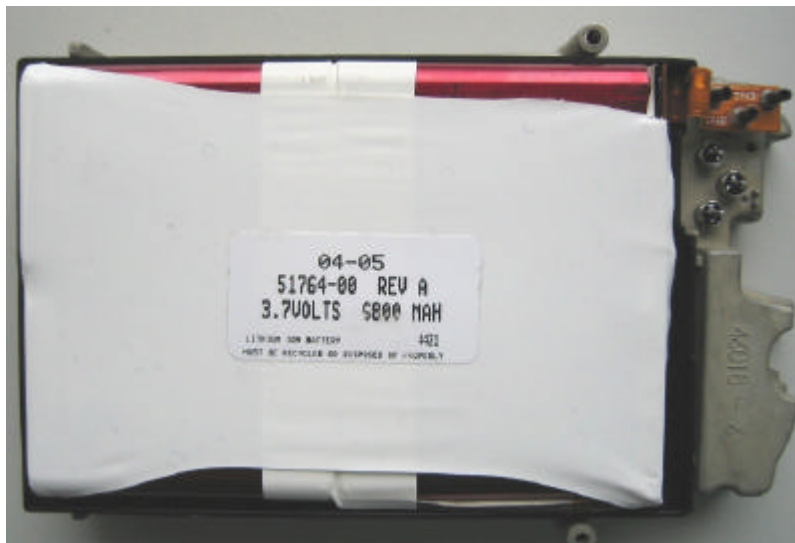

# EMC Technologies (NZ) Ltd

Test Report No 60819.4

Report date: 11 September 2006