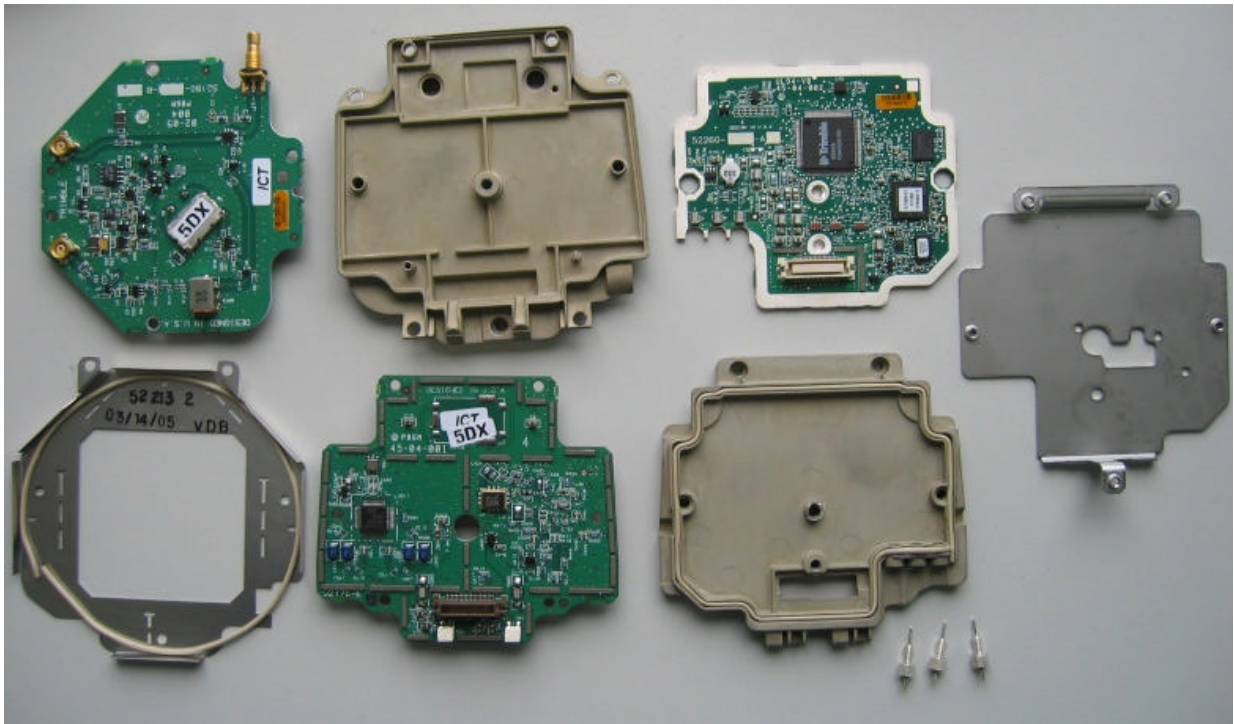

# EMC Technologies (NZ) Ltd

Test Report No 60819.4

Report date: 11 September 2006

**EMC Technologies (NZ) Ltd**

STREET ADDRESS - 47 MacKelvie Street, Grey Lynn, Auckland, New Zealand

POSTAL ADDRESS - PO Box 68 307, Newton, Auckland, New Zealand