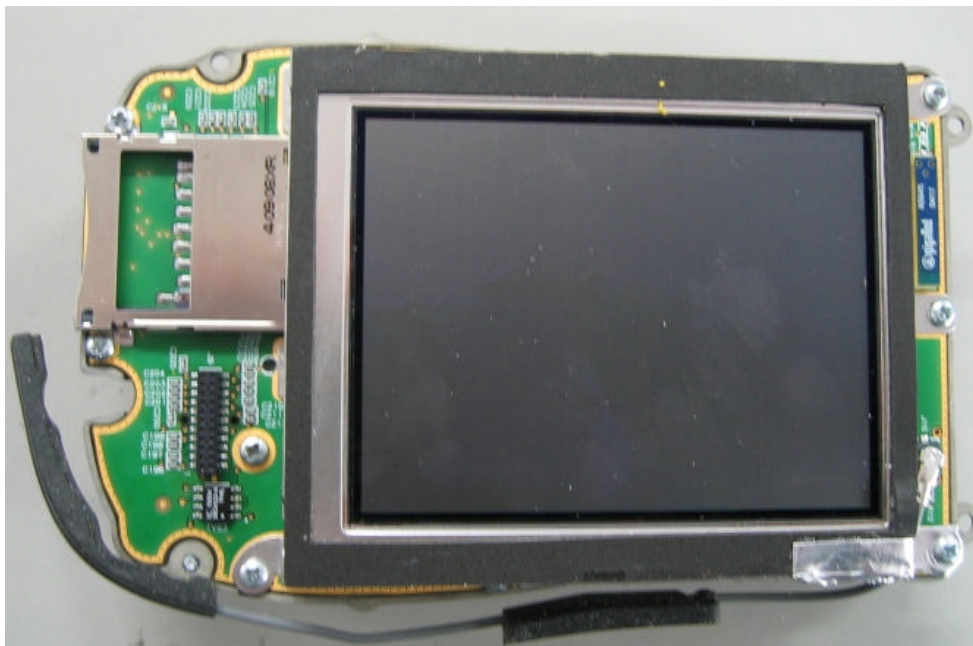

WLAN Antenna and Location

EMC Technologies (NZ) Ltd

STREET ADDRESS - 47 MacKelvie Street, Grey Lynn, Auckland, New Zealand

POSTAL ADDRESS - PO Box 68 307, Newton, Auckland, New Zealand

Page 41 of 49

This report may not be reproduced except in full

Telephone: +64 9 360 0862 Fax: +64 9 360 0861

E-mail: aucklab@ihug.co.nz

Web Site: www.emctech.com.au