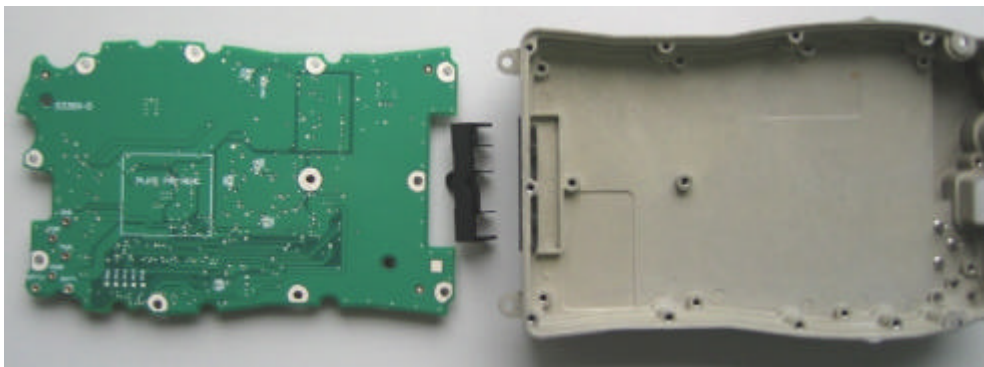

EMC Technologies (NZ) Ltd

Test Report No 60819.4

Report date: 11 September 2006

EMC Technologies (NZ) Ltd

STREET ADDRESS - 47 MacKelvie Street, Grey Lynn, Auckland, New Zealand

POSTAL ADDRESS - PO Box 68 307, Newton, Auckland, New Zealand