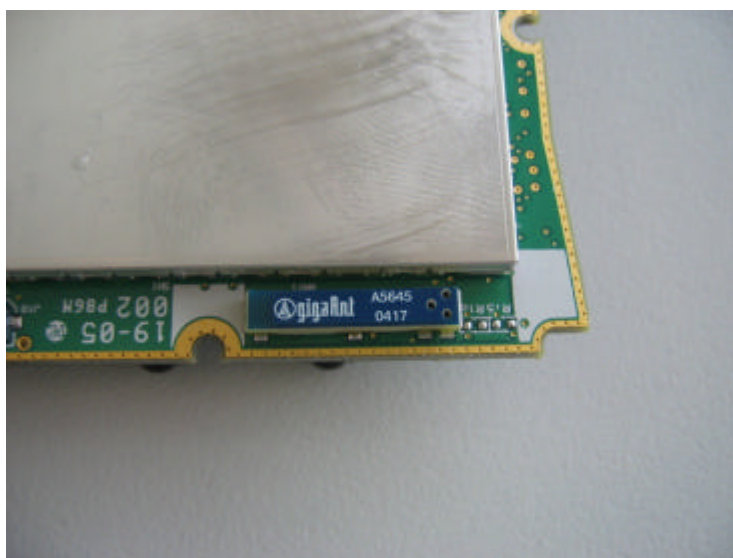

## Bluetooth Antenna and Location (Blue GigaAnt device)

**EMC Technologies (NZ) Ltd**

STREET ADDRESS - 47 MacKelve Street, Grey Lynn, Auckland, New Zealand

POSTAL ADDRESS - PO Box 68 307, Newton, Auckland, New Zealand