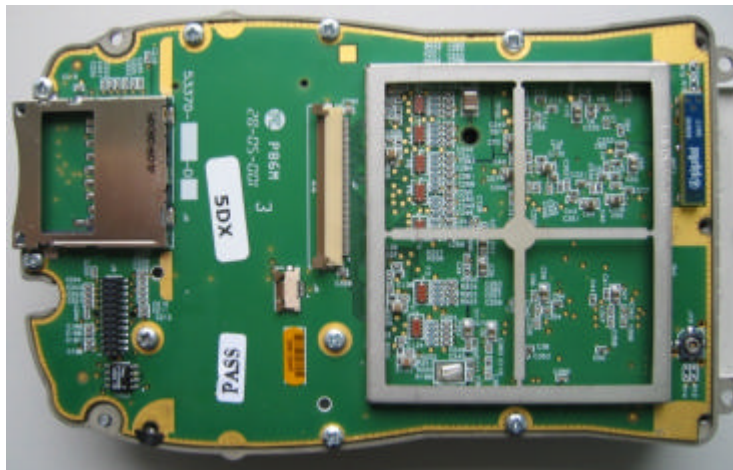

## Bluetooth Antenna and Location (Blue GigaAnt device)

**EMC Technologies (NZ) Ltd**

STREET ADDRESS - 47 MacKelve Street, Grey Lynn, Auckland, New Zealand

POSTAL ADDRESS - PO Box 68 307, Newton, Auckland, New Zealand