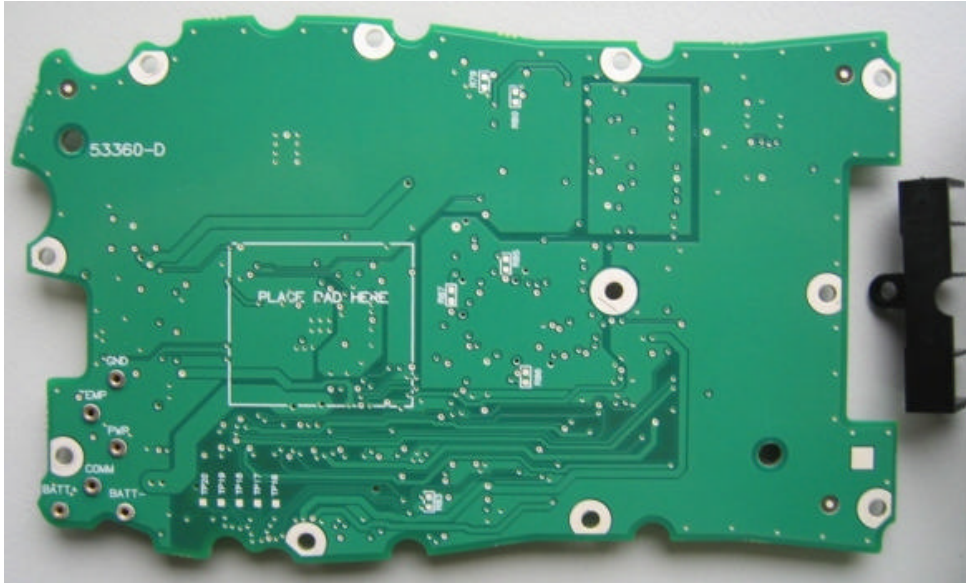

EMC Technologies (NZ) Ltd

Test Report No 60819.4

Report date: 11 September 2006

EMC Technologies (NZ) Ltd

STREET ADDRESS - 47 MacKelvie Street, Grey Lynn, Auckland, New Zealand

POSTAL ADDRESS - PO Box 68 307, Newton, Auckland, New Zealand