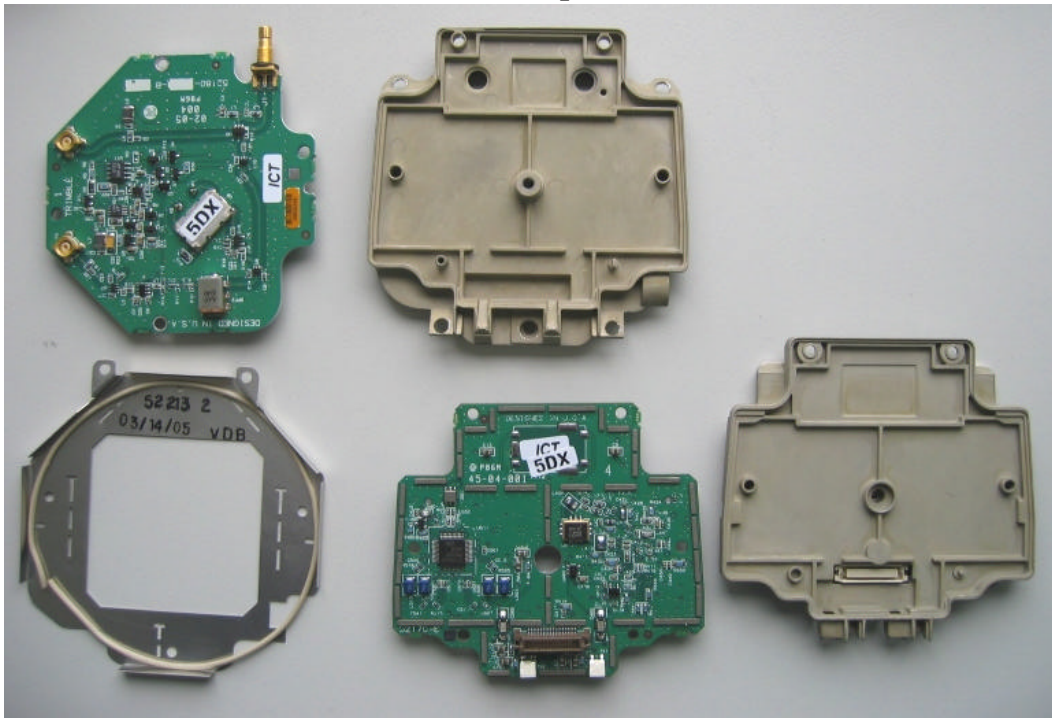

EMC Technologies (NZ) Ltd

Test Report No 60819.4

Report date: 11 September 2006

Internal Views – Specific Boards

EMC Technologies (NZ) Ltd

STREET ADDRESS - 47 MacKelvie Street, Grey Lynn, Auckland, New Zealand

POSTAL ADDRESS - PO Box 68 307, Newton, Auckland, New Zealand

Page 45 of 49

This report may not be reproduced except in full

Telephone: +64 9 360 0862 Fax: +64 9 360 0861

E-mail: aucklab@ihug.co.nz

Web Site: www.emctech.com.au