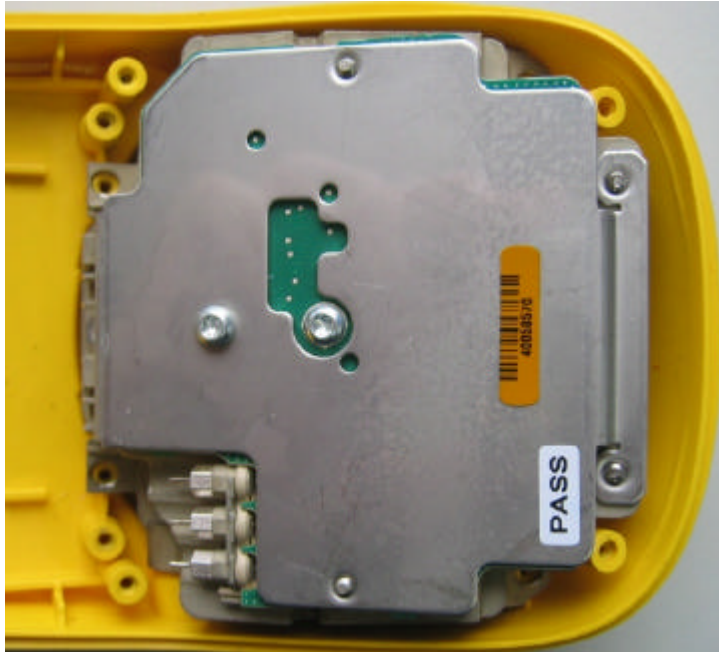

EMC Technologies (NZ) Ltd

Test Report No 60819.4

Report date: 11 September 2006

EMC Technologies (NZ) Ltd

STREET ADDRESS - 47 MacKelvie Street, Grey Lynn, Auckland, New Zealand

POSTAL ADDRESS - PO Box 68 307, Newton, Auckland, New Zealand

Telephone: +64 9 360 0862 Fax: +64 9 360 0861

E-mail: aucklab@ihug.co.nz

Web Site: www.emctech.com.au