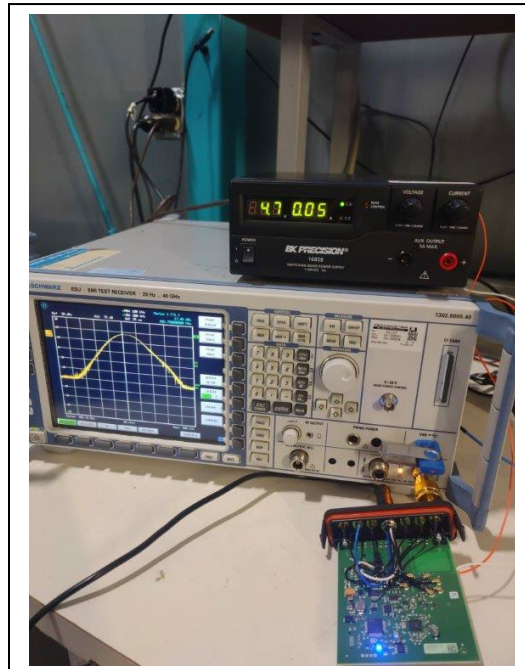

Voltage Variations Test Setup: Low Voltage (4.7VDC)