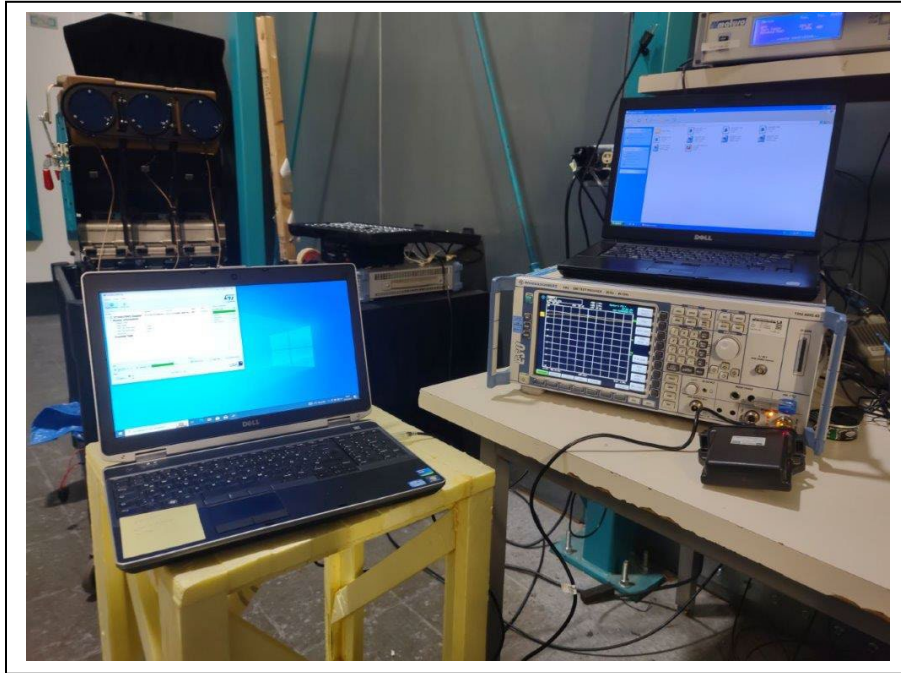

**PHOTOGRAPHS: Test Setup**  
**Trimble Inc. – Model SMSE013**

**Radiated Spurious Emissions: Loop Antenna**

**Radiated Spurious Emissions: Less Than 1 GHz**

**Radiated Spurious Emissions: Greater Than 1 GHz**

**Radiated Emissions Test Setup: Radio**

**Radiated Emissions Test Setup: Antenna**

**Conducted Test Setup: General**

**Conducted Test Setup: Radio**

### Voltage Variations Test Setup: General