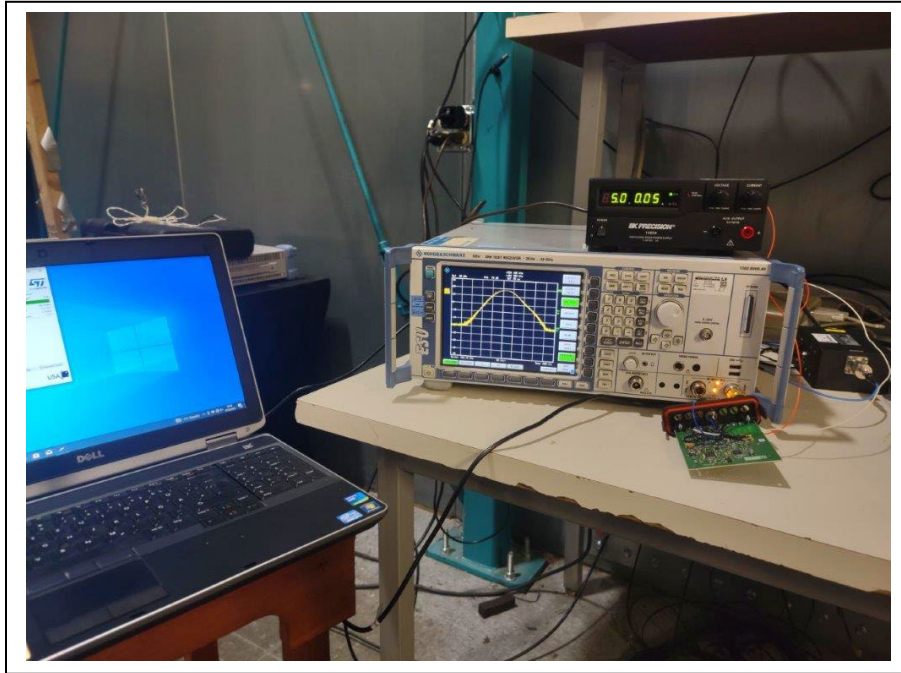

**PHOTOGRAPHS: Test Setup**  
**Trimble Inc. – Model SMSE013**

**Radiated Spurious Emissions: Loop Antenna**

**Radiated Spurious Emissions: Less Than 1 GHz**

**Radiated Spurious Emissions: Greater Than 1 GHz**

**Radiated Emissions Test Setup: Radio**

**Radiated Emissions Test Setup: Antenna**

**Conducted Test Setup: General**

**Conducted Test Setup: Radio**

### Voltage Variations Test Setup: General