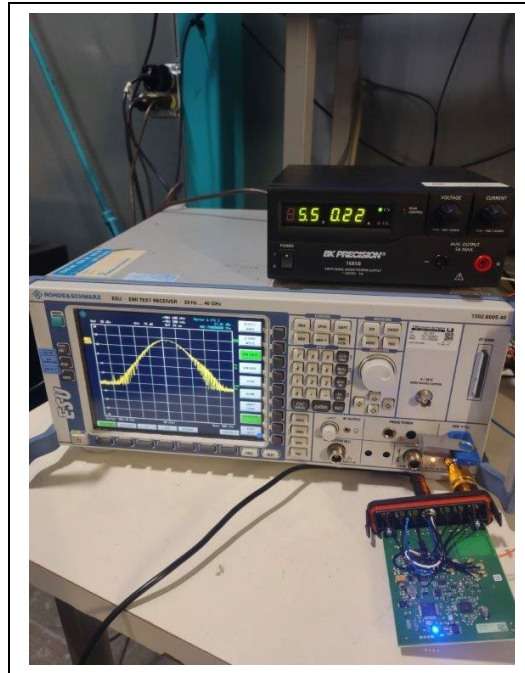

**PHOTOGRAPHS: Test Setup**  
**Trimble Inc. – Model SMSE013**

**Radiated Spurious Emissions: Loop Antenna**

**Radiated Spurious Emissions: Less Than 1 GHz**

**Radiated Spurious Emissions: Greater Than 1 GHz**

### Voltage Variations Test Setup: General

### Voltage Variations Test Setup: Low Voltage (4.7VDC)

**Voltage Variations Test Setup: High Voltage (5.5VDC)**

**Voltage Variations Test Setup: Radio**