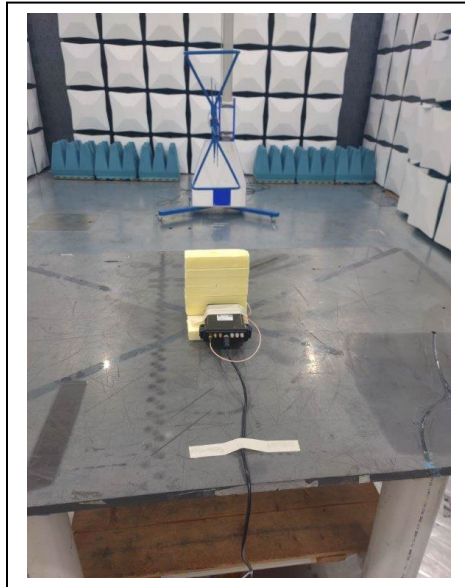

**PHOTOGRAPHS: Test Setup**  
**Trimble Inc. – Model SMSE013**

**Radiated Spurious Emissions: Loop Antenna**

**Radiated Spurious Emissions: Less Than 1 GHz**

**Radiated Spurious Emissions: Greater Than 1 GHz**

**Radiated Emissions Test Setup: Radio**

**Radiated Emissions Test Setup: Antenna**

**Conducted Test Setup: General**

**Conducted Test Setup: Radio**