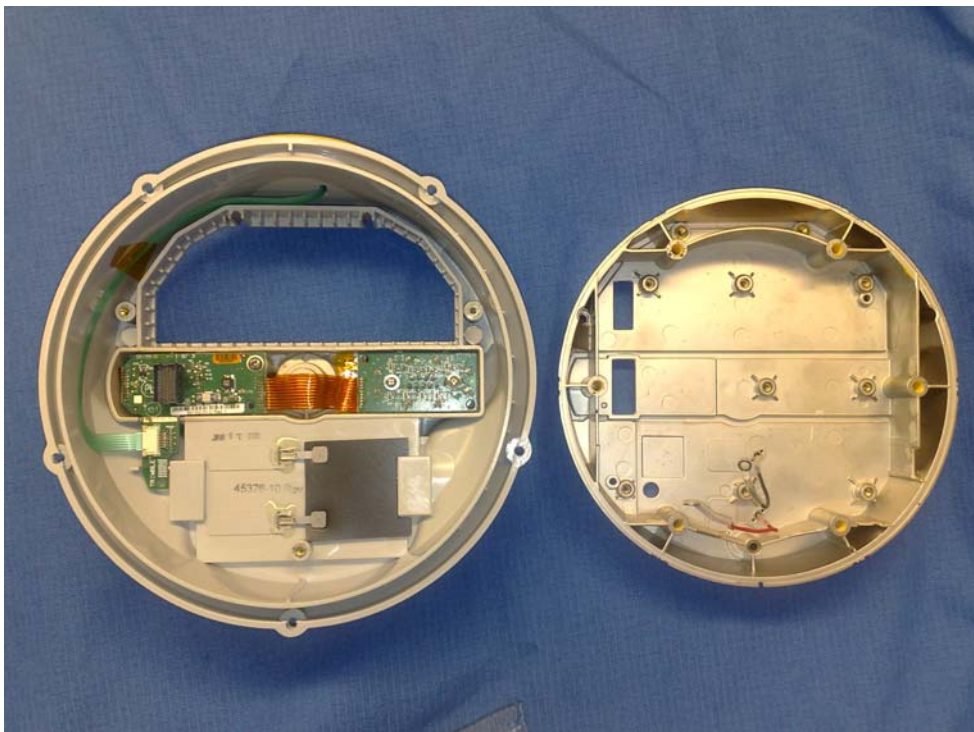

1 EUT Internal Photos

1.1 EUT Internal – Upper Housing/Chassis View

1.2 EUT Internal – Lower Housing/ Chassis View

1.3 EUT Internal – Main Board Side 1

1.4 EUT Internal – Main Board Side 2

1.5 EUT Internal – GPS Antenna Board Side 1

1.6 EUT Internal – GPS Antenna Board Side 2

1.7 EUT Internal – Control Panel PCB Side 1

1.8 EUT Internal – Control Panel PCB Side 2

1.9 EUT Internal – Bluetooth and IO Boards Side 1

1.10 EUT Internal – Bluetooth and IO Boards Side 2