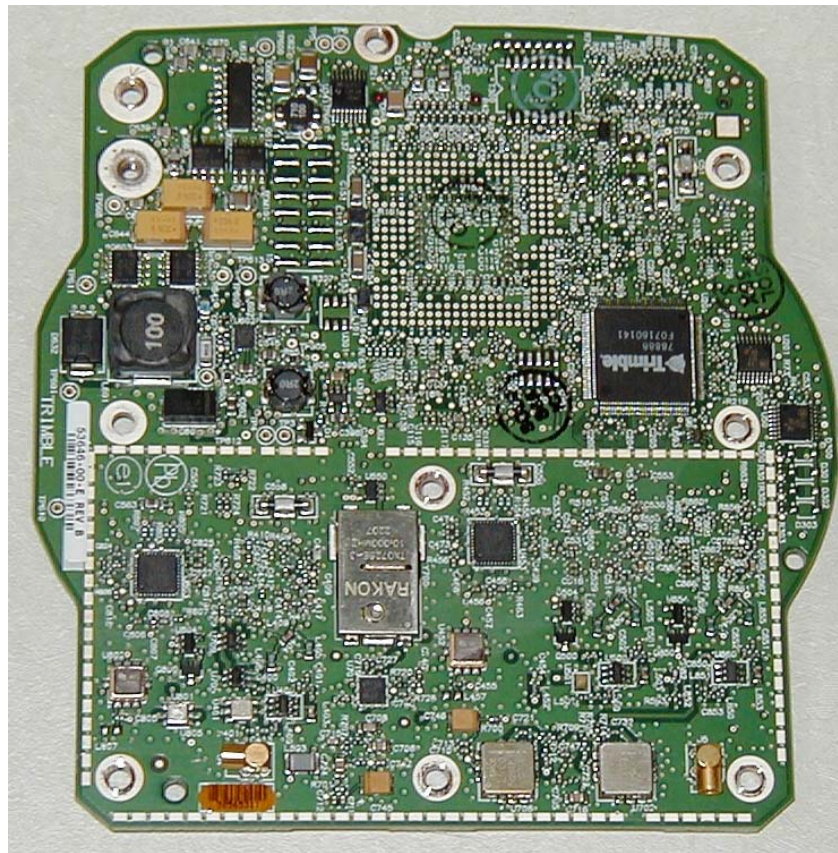

1 EUT Internal Photos

1.1 EUT Internal – Upper Housing/Chassis View

1.2 EUT Internal – Lower Housing/ Chassis View

1.3 EUT Internal – Main Board Side 1

1.4 EUT Internal – Main Board Side 2

1.5 EUT Internal – GPS Antenna Board Side 1

1.6 EUT Internal – GPS Antenna Board Side 2

1.7 EUT Internal – Control Panel PCB Side 1

1.8 EUT Internal – Control Panel PCB Side 2

1.9 EUT Internal – Bluetooth and IO Boards Side 1

1.10 EUT Internal – Bluetooth and IO Boards Side 2