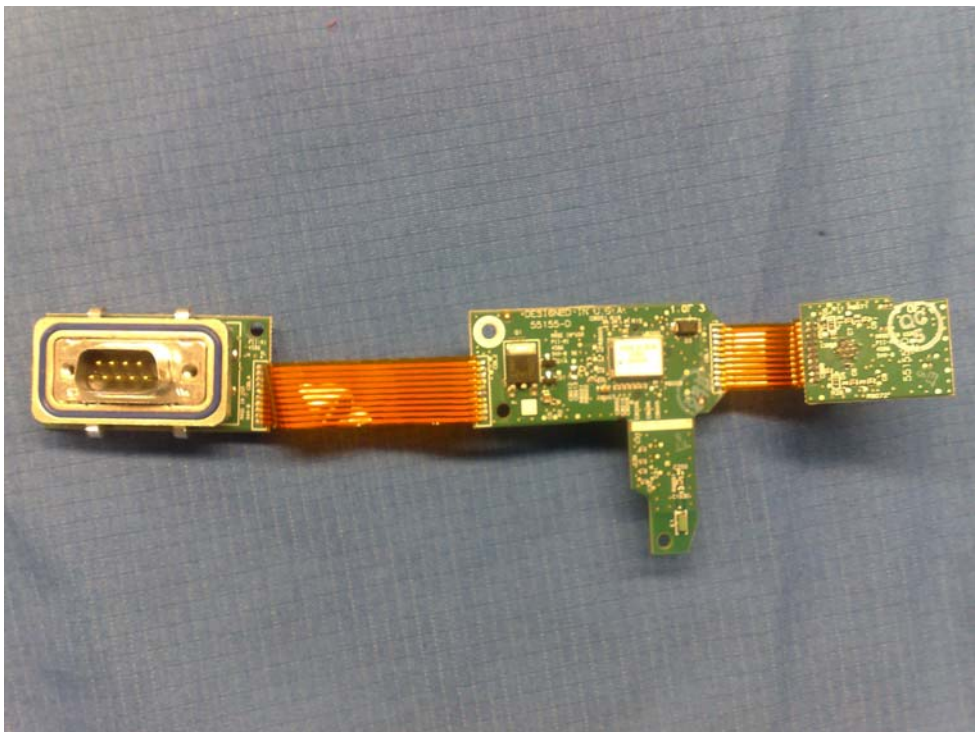

1 EUT Internal Photos

1.1 EUT Internal – Upper Housing/Chassis View

1.2 EUT Internal – Lower Housing/ Chassis View

1.3 EUT Internal – Main Board Side 1

1.4 EUT Internal – Main Board Side 2

1.5 EUT Internal – GPS Antenna Board Side 1

1.6 EUT Internal – GPS Antenna Board Side 2

1.7 EUT Internal – Control Panel PCB Side 1

1.8 EUT Internal – Control Panel PCB Side 2

1.9 EUT Internal – Bluetooth and IO Boards Side 1

1.10 EUT Internal – Bluetooth and IO Boards Side 2