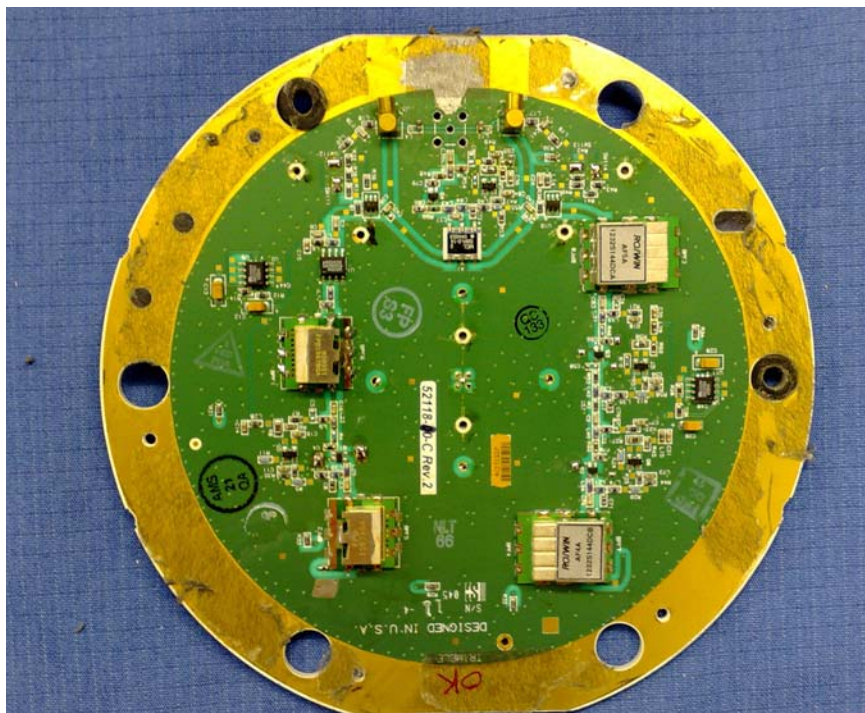

1 EUT Internal Photos

1.1 EUT Internal – Upper Housing/Chassis View

1.2 EUT Internal – Lower Housing/ Chassis View

1.3 EUT Internal – Main Board Side 1

1.4 EUT Internal – Main Board Side 2

1.5 EUT Internal – GPS Antenna Board Side 1

1.6 EUT Internal – GPS Antenna Board Side 2

1.7 EUT Internal – Control Panel PCB Side 1

1.8 EUT Internal – Control Panel PCB Side 2

1.9 EUT Internal – Bluetooth and IO Boards Side 1

1.10 EUT Internal – Bluetooth and IO Boards Side 2