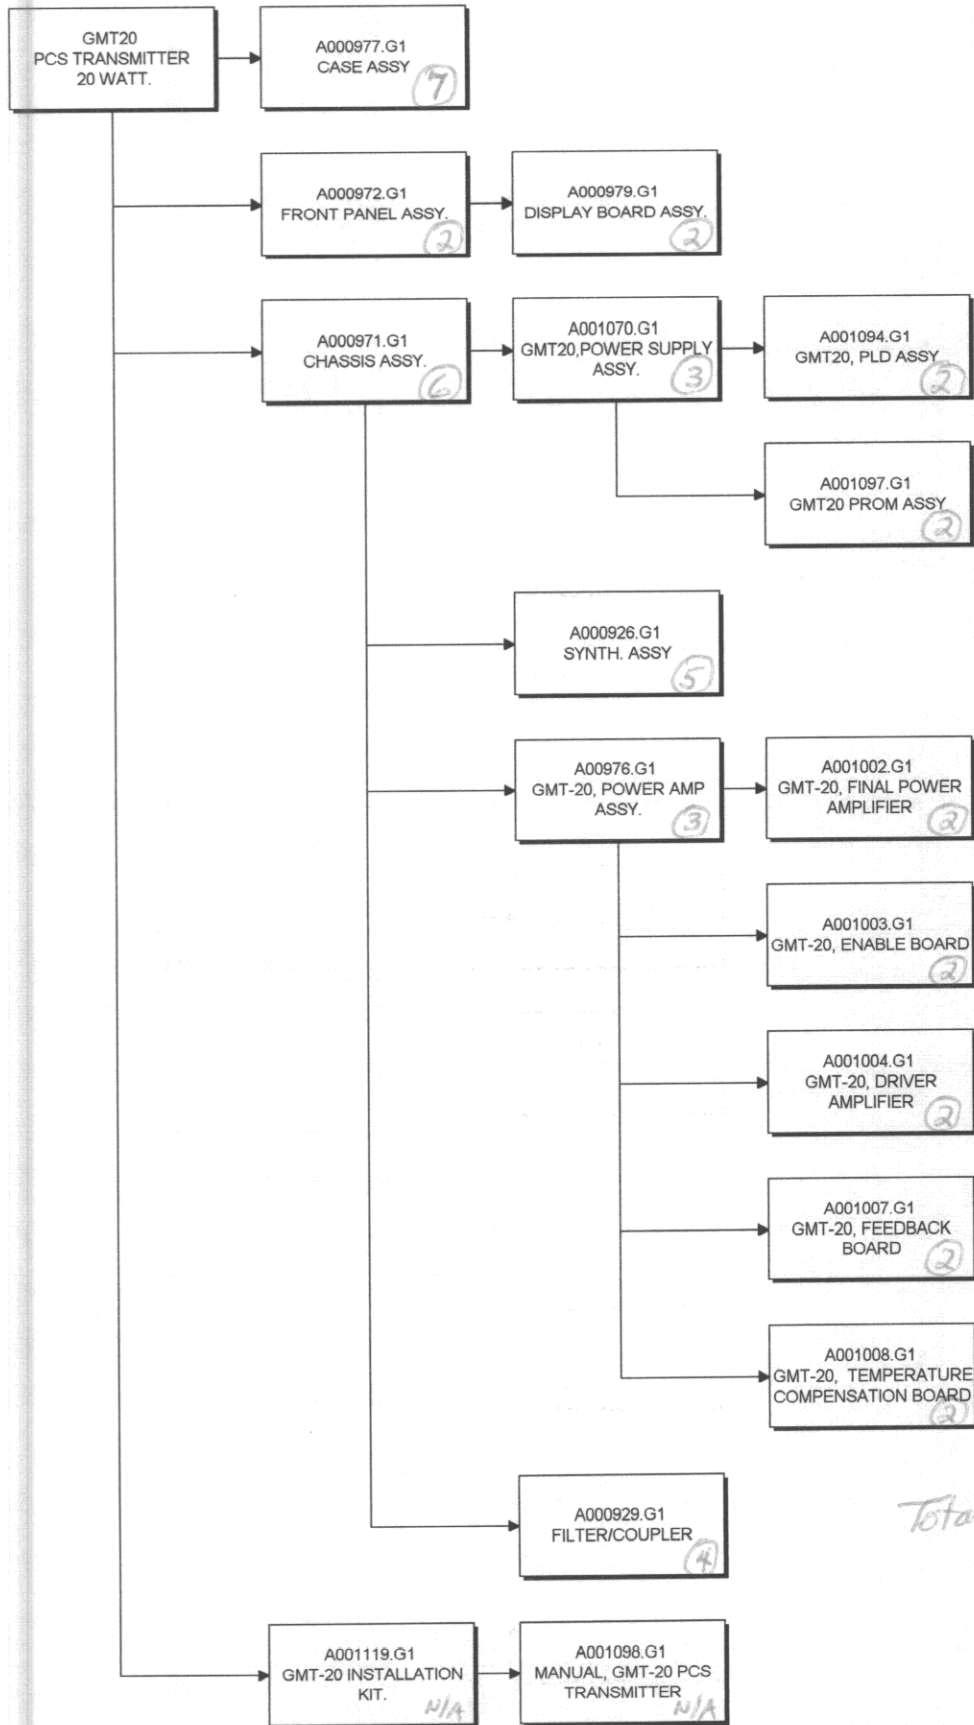

GMT20 ASSEMBLY TREE

Total = 46 photos

SEVEN (7) CASE ASSEMBLY PHOTOS
FOLLOW THIS SHEET