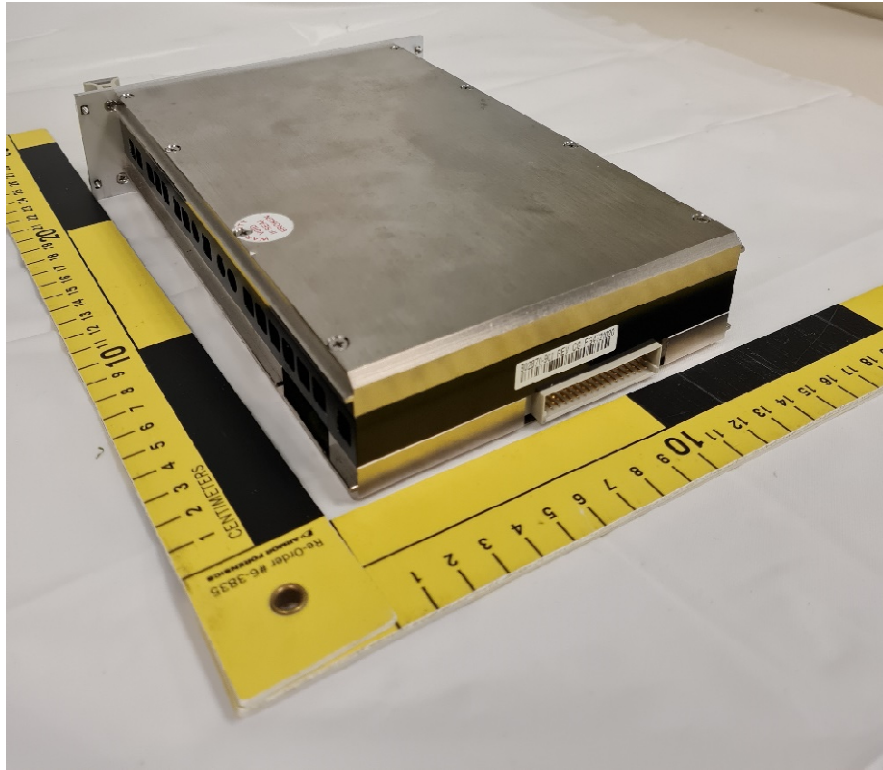

Exhibit: External Photos

FCC ID: JQU802870
IC: 2665A-802870

Report File #: 7169012329R-000

Client	Kapsch TrafficCom Canada Inc.	
Product	MRFM-S Plus; Model:892870	
Standard(s)	RSS 137 Issue 2 FCC Part 90 Subpart M	

Figure 1 – EUT External Photo Front

Client	Kapsch TrafficCom Canada Inc.	
Product	MRFM-S Plus; Model:892870	
Standard(s)	RSS 137 Issue 2 FCC Part 90 Subpart M	

Figure 2 – EUT External Photo Back