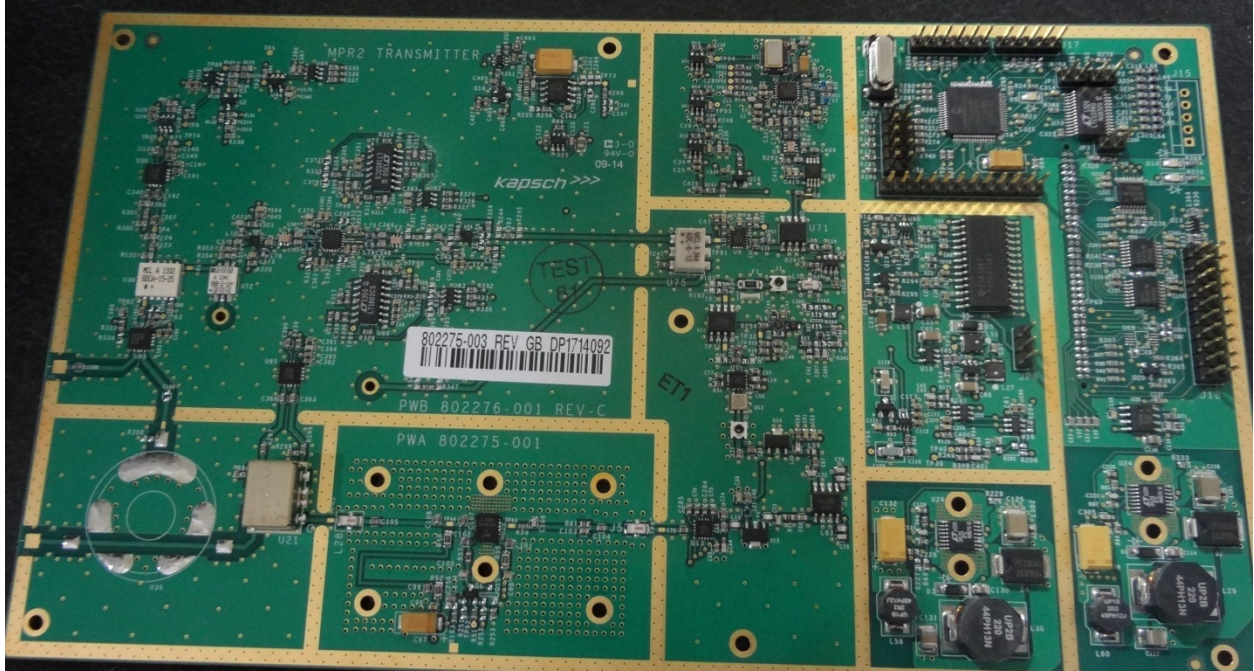

| | | |
|-------------|---|---|
| Client | Kapsch TrafficCom Canada Inc |  |
| Product | JANUS Multi-Protocol RF Module-Smart | |
| Standard(s) | RSS-137 Issue 2:2009 / FCC Part 90 Subpart M:2014 | |

Receiver PCA Front Photo

| | | |
|-------------|---|---|
| Client | Kapsch TrafficCom Canada Inc |  |
| Product | JANUS Multi-Protocol RF Module-Smart | |
| Standard(s) | RSS-137 Issue 2:2009 / FCC Part 90 Subpart M:2014 | |

Transmitter PCA Front Photo