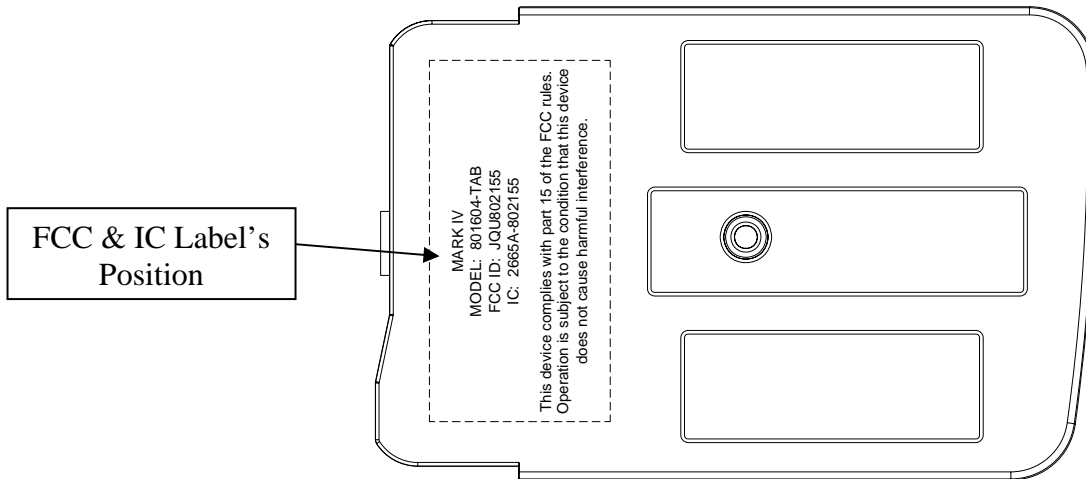

CVO Pre-trip Inspection Transponder

Label's Location

Date: June 3, 2010

CVO Pre-trip Inspection Transponder

Label Size

2.0 Width x 1.0 High (inch.)

Label Format

Label Location

**Label's Location; engraved at
the back of unit**