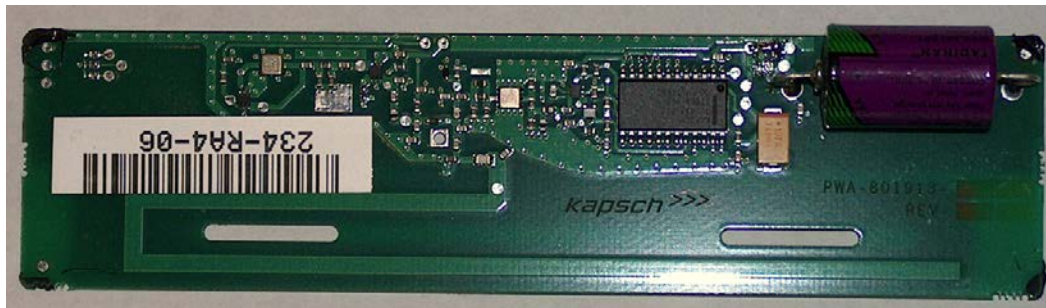

Date: 9 December, 2015

Timco Engineering, Inc.
849 NW State Road 45
P.O. Box 370
Newberry, Florida 32669

Re.: Front Mount Exterior Transponder - Internal Pictures

FCC: JQU801800B
IC: 2665A-801800B

PCA Front Photo

PCA Rear Photo

Bottom Case with Foil