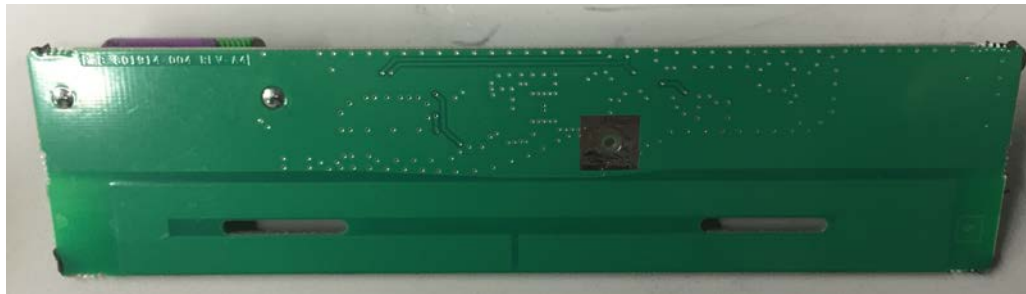

Date: 9 December, 2015

Timco Engineering, Inc.
849 NW State Road 45
P.O. Box 370
Newberry, Florida 32669

Re.: Front Mount Exterior Transponder - Internal Pictures

FCC: JQU801800B
IC: 2665A-801800B

PCA Front Photo

PCA Rear Photo

Bottom Case with Foil