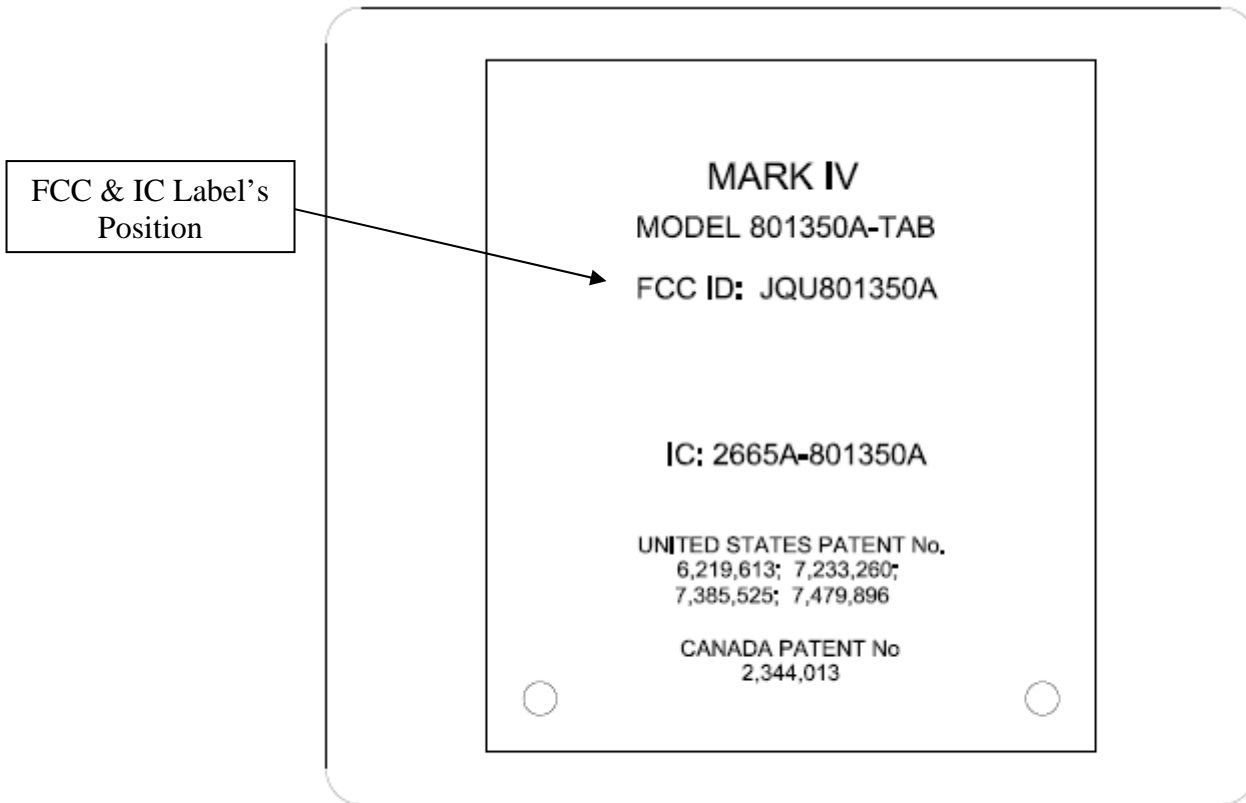

G3B Transponder

Label's Location

Date: Aug 11, 2010

G3B Transponder

Label Size

2.25 Width x 2.5 High (inch.)

Label Location

REAR VIEW OF TRANSPONDER SHOWN