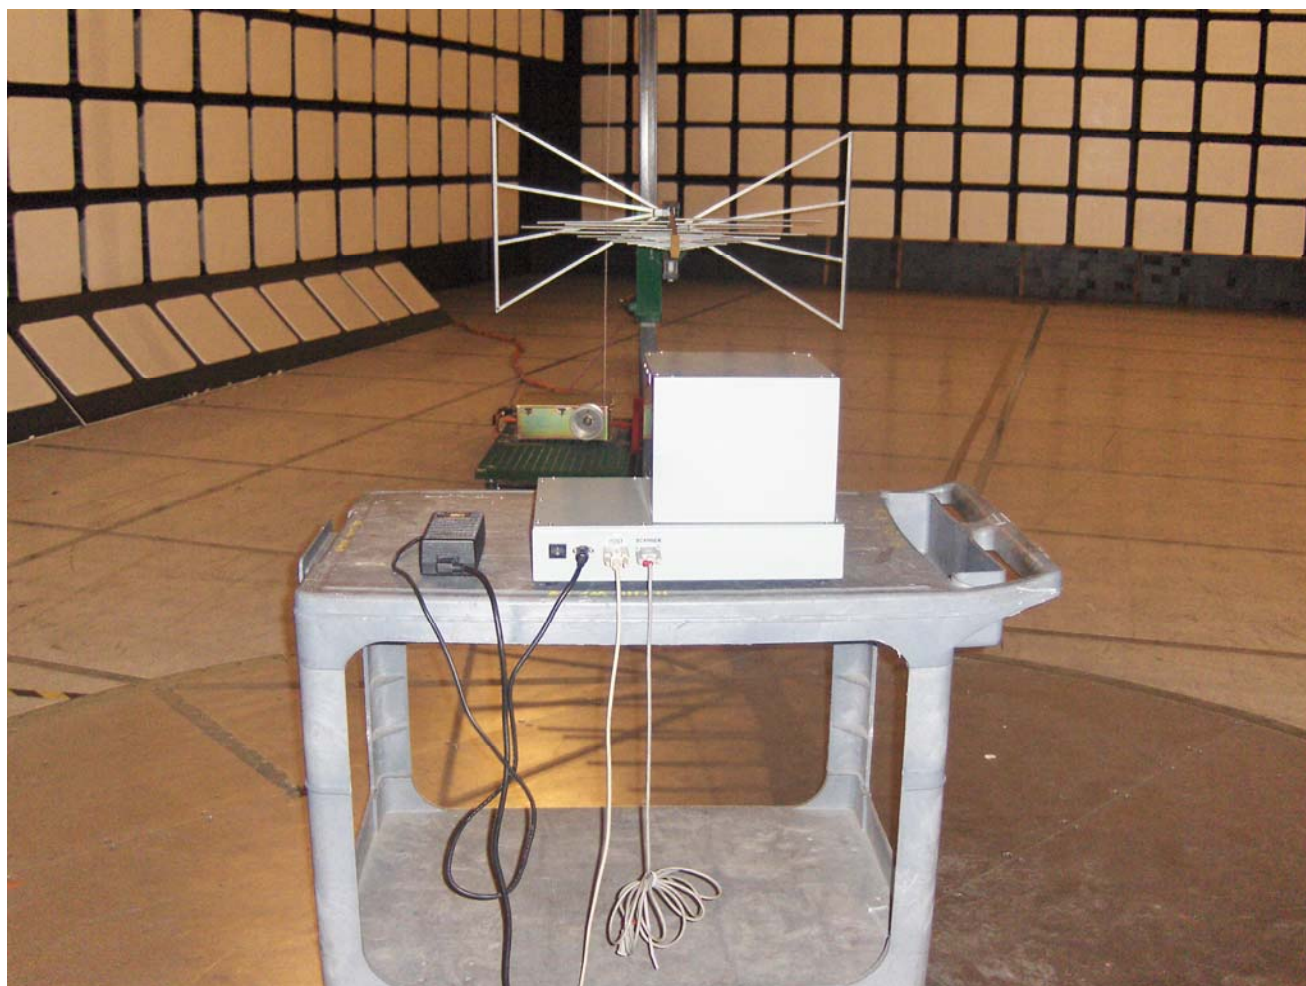

ANNEX 1 – TEST SETUP PHOTOS

Power Line Conducted Emissions

ANNEX 1 – TEST SETUP PHOTOS

Power Line Conducted Emissions

Mark IV Industries Corp.
T600 Tag Tester, Model 801235-TAB
FCC ID: JQU801235

ANNEX 1 – TEST SETUP PHOTOS

Transmitter Radiated Emissions at 3 m Distance

ANNEX 1 – TEST SETUP PHOTOS

Transmitter Radiated Emissions at 3 m Distance