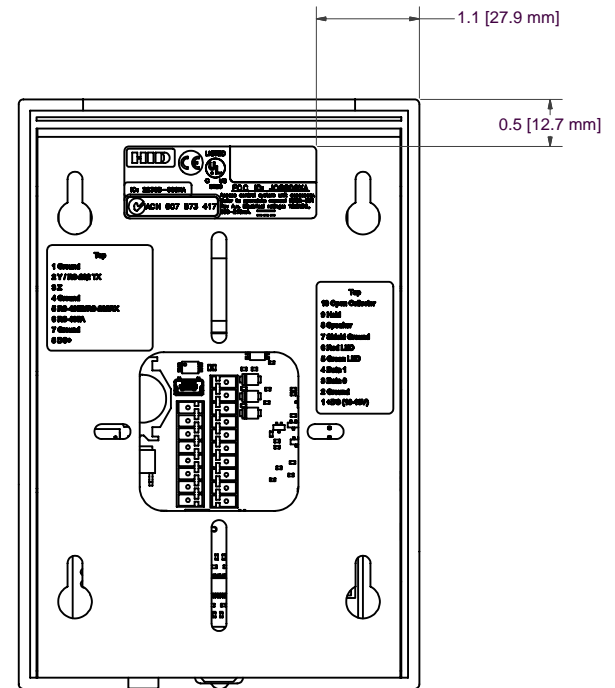

BIO LCD/KPD

LDC/KPD

THIS DOCUMENT CONTAINS PROPRIETARY INFORMATION. IT MAY NOT BE DISCLOSED TO OTHERS OR USED FOR MANUFACTURING PURPOSES WITHOUT PERMISSION FROM HID CORPORATION.

FIND NO	CAGE NO	QTY REQD	PART OR IDENTIFYING NO	NOMENCLATURE OR DESCRIPTION
EXCEPT AS NOTED DIMENSIONS ARE IN INCHES PER ANSI Y14.5M			DO NOT SCALE DRAWING	
.XX .XXX ANGLES +/- .01 +/- .005 +/- 1			APPROVALS	DATE
MATERIAL			DSGN	
FINISH			CHK	
			APVD	
			APVD	
HID IRVINE, CALIFORNIA				DWG TITLE
				BIO LABEL LOCATION
SIZE	CAGE CODE	DWG NO	REV	
C			1	
SCALE: 1/1			SHEET: 1 of 1	