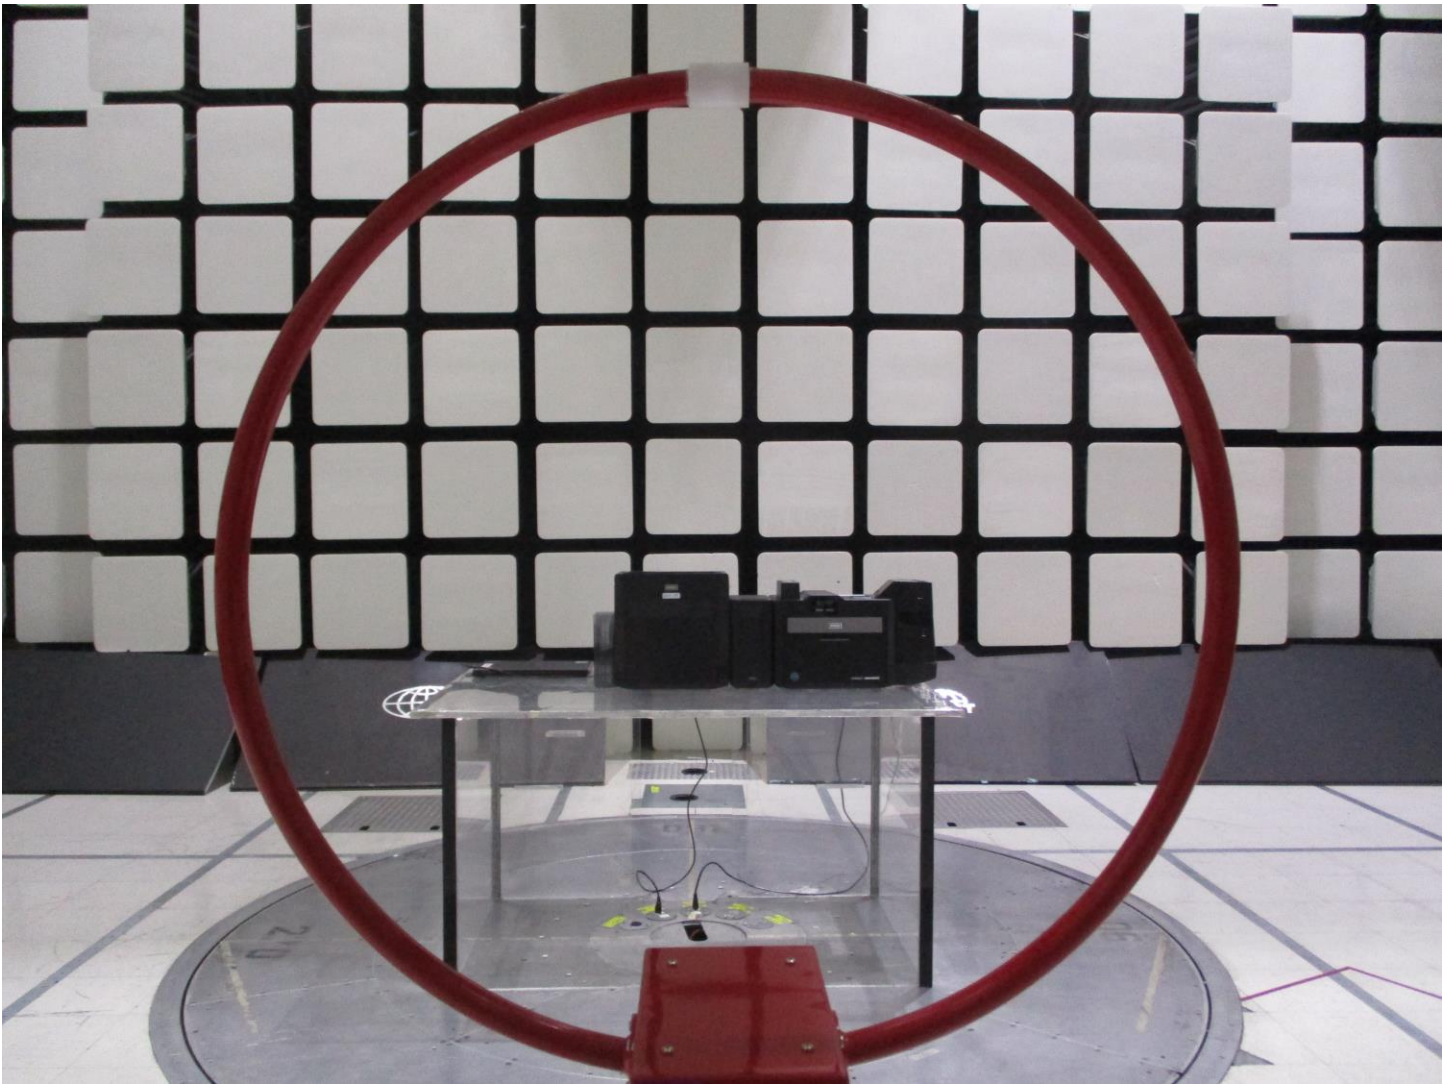

Photograph 1. REE 30-1000 MHz Antenna View

Photograph 2. REE 30-1000 MHz Front View

Photograph 3. REE 30-1000 MHz Rear View

Photograph 4. Frequency Stability, Test Setup

Photograph 5. Radiated Emissions, 9 kHz to 30 MHz, Front View

Photograph 6. Radiated Emissions, 9 kHz to 30 MHz, Rear View