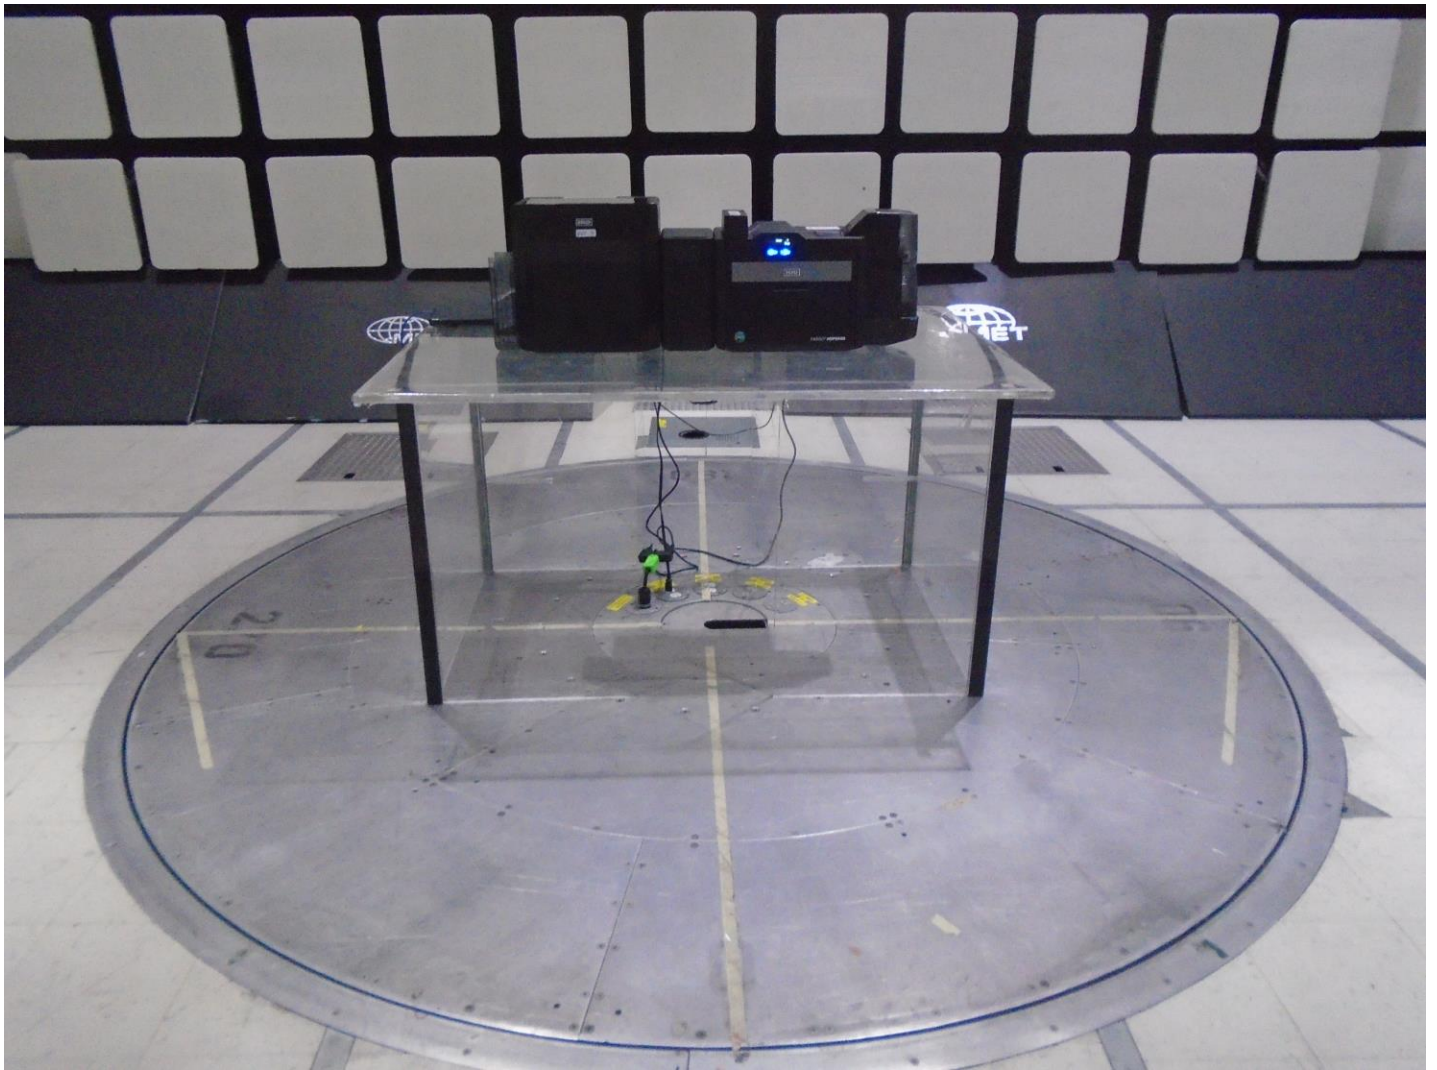

Photograph 1. REE 30-1000 MHz Antenna View

Photograph 2. REE 30-1000 MHz Front View

Photograph 3. REE 30-1000 MHz Rear View

Photograph 4. Frequency Stability, Test Setup

Photograph 5. Radiated Emissions, 9 kHz to 30 MHz, Front View

Photograph 6. Radiated Emissions, 9 kHz to 30 MHz, Rear View