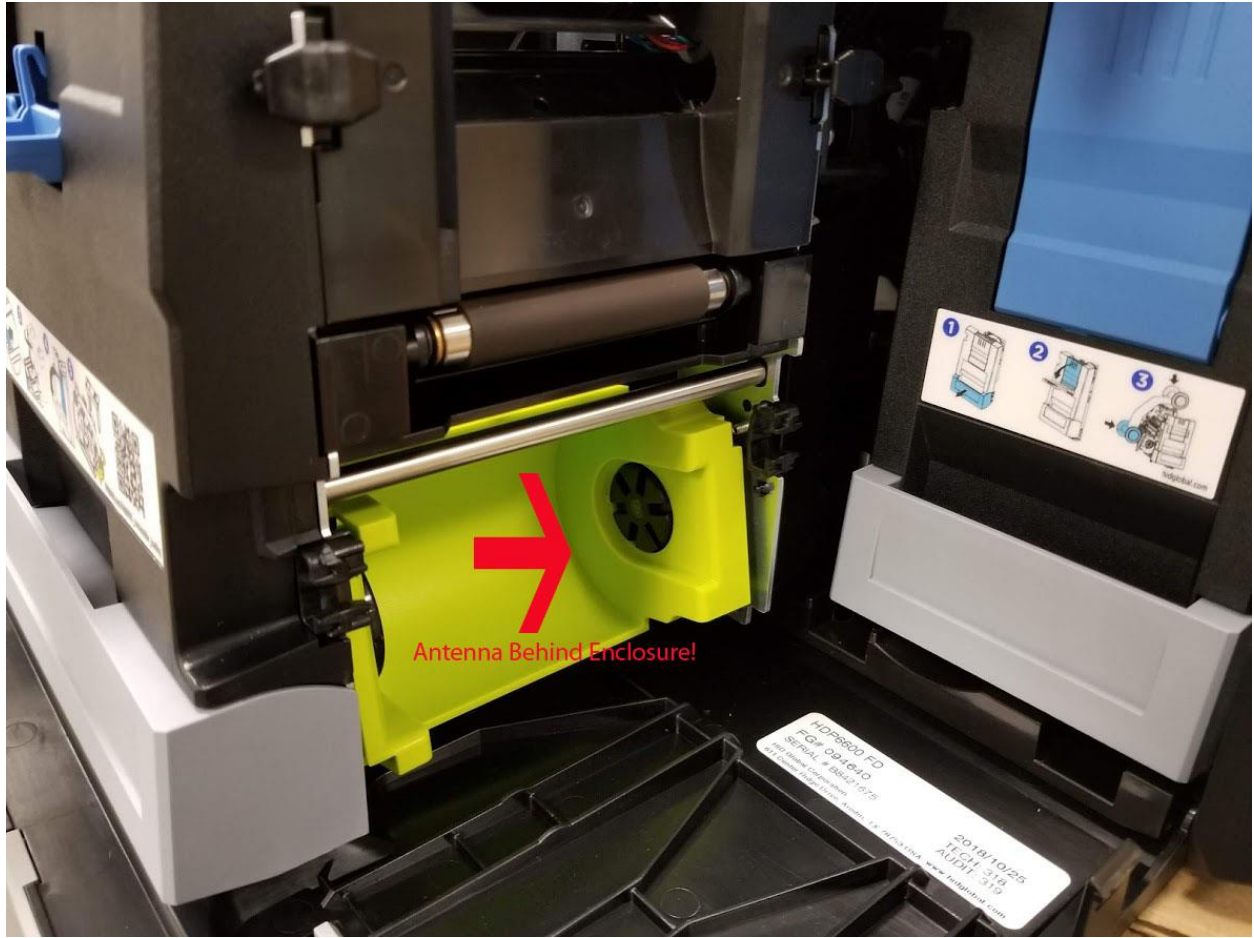

Antenna behind Enclosure!

SRD Model: OK5127CKMINI
FCC ID: J06-OK5127CKMINI
IC: 2236B-OK5127MINI