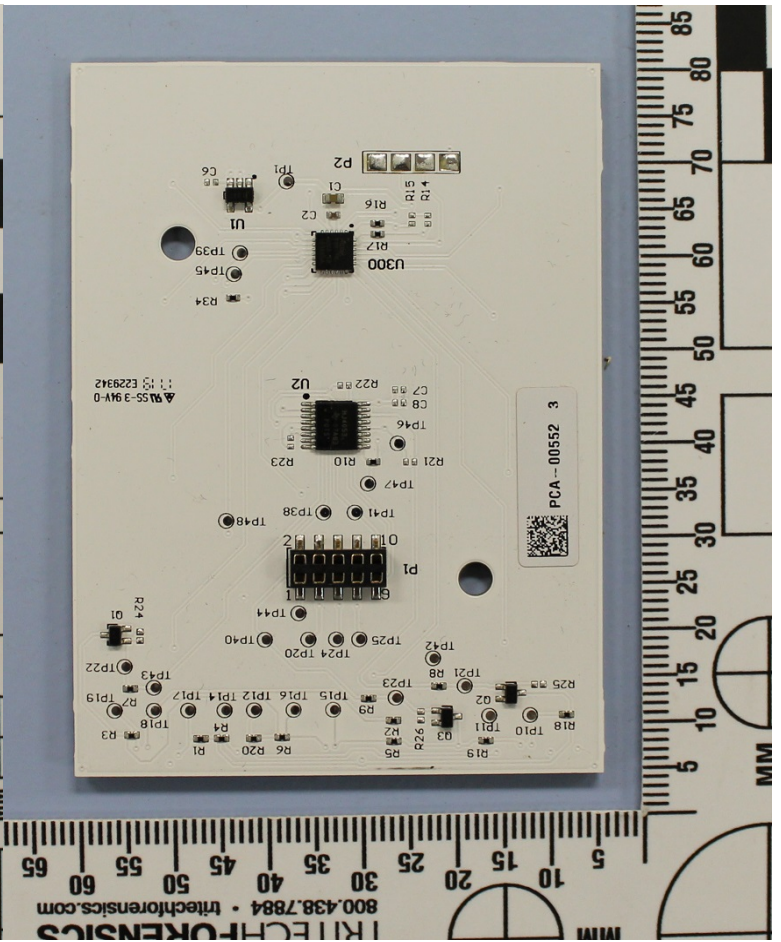

Model 40K (pigtail version) keypad obverse

Model 40K (pigtail version) keypad reverse

Model 40K (pigtail version) main board reverse

Model 40K (pigtail version) main board obverse with patch antenna

Model 40K (pigtail version) main board obverse without patch antenna

Model 40K (pigtail version) patch antenna reverse