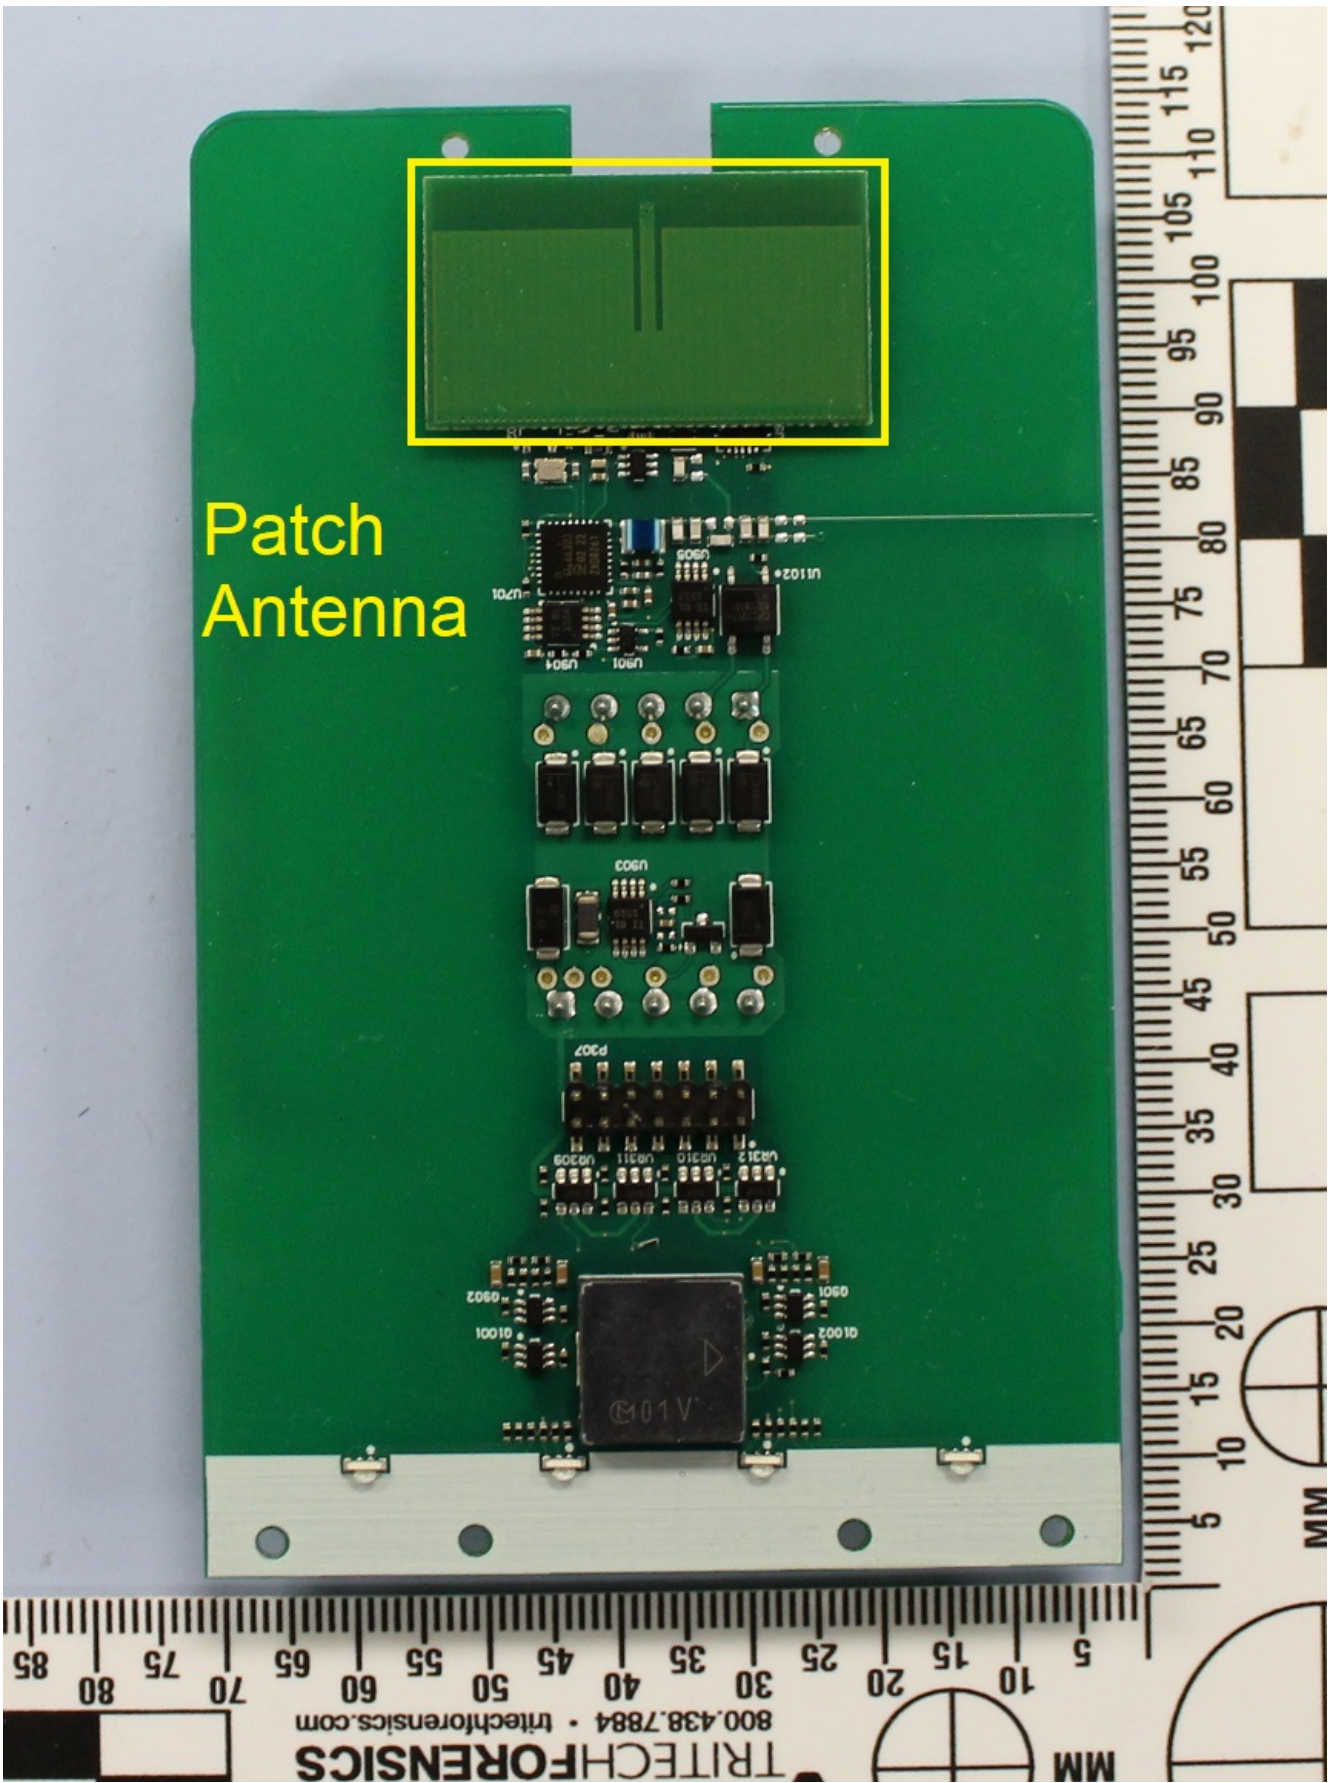

Loop Antenna

Model 40 and model 40K (terminal version shown) LF loop antenna – 125kHz

Model 40 and model 40K HF loop antenna – 13.56MHz

Patch Antenna

Model 40 and model 40K Bluetooth patch antenna – 2.4GHz