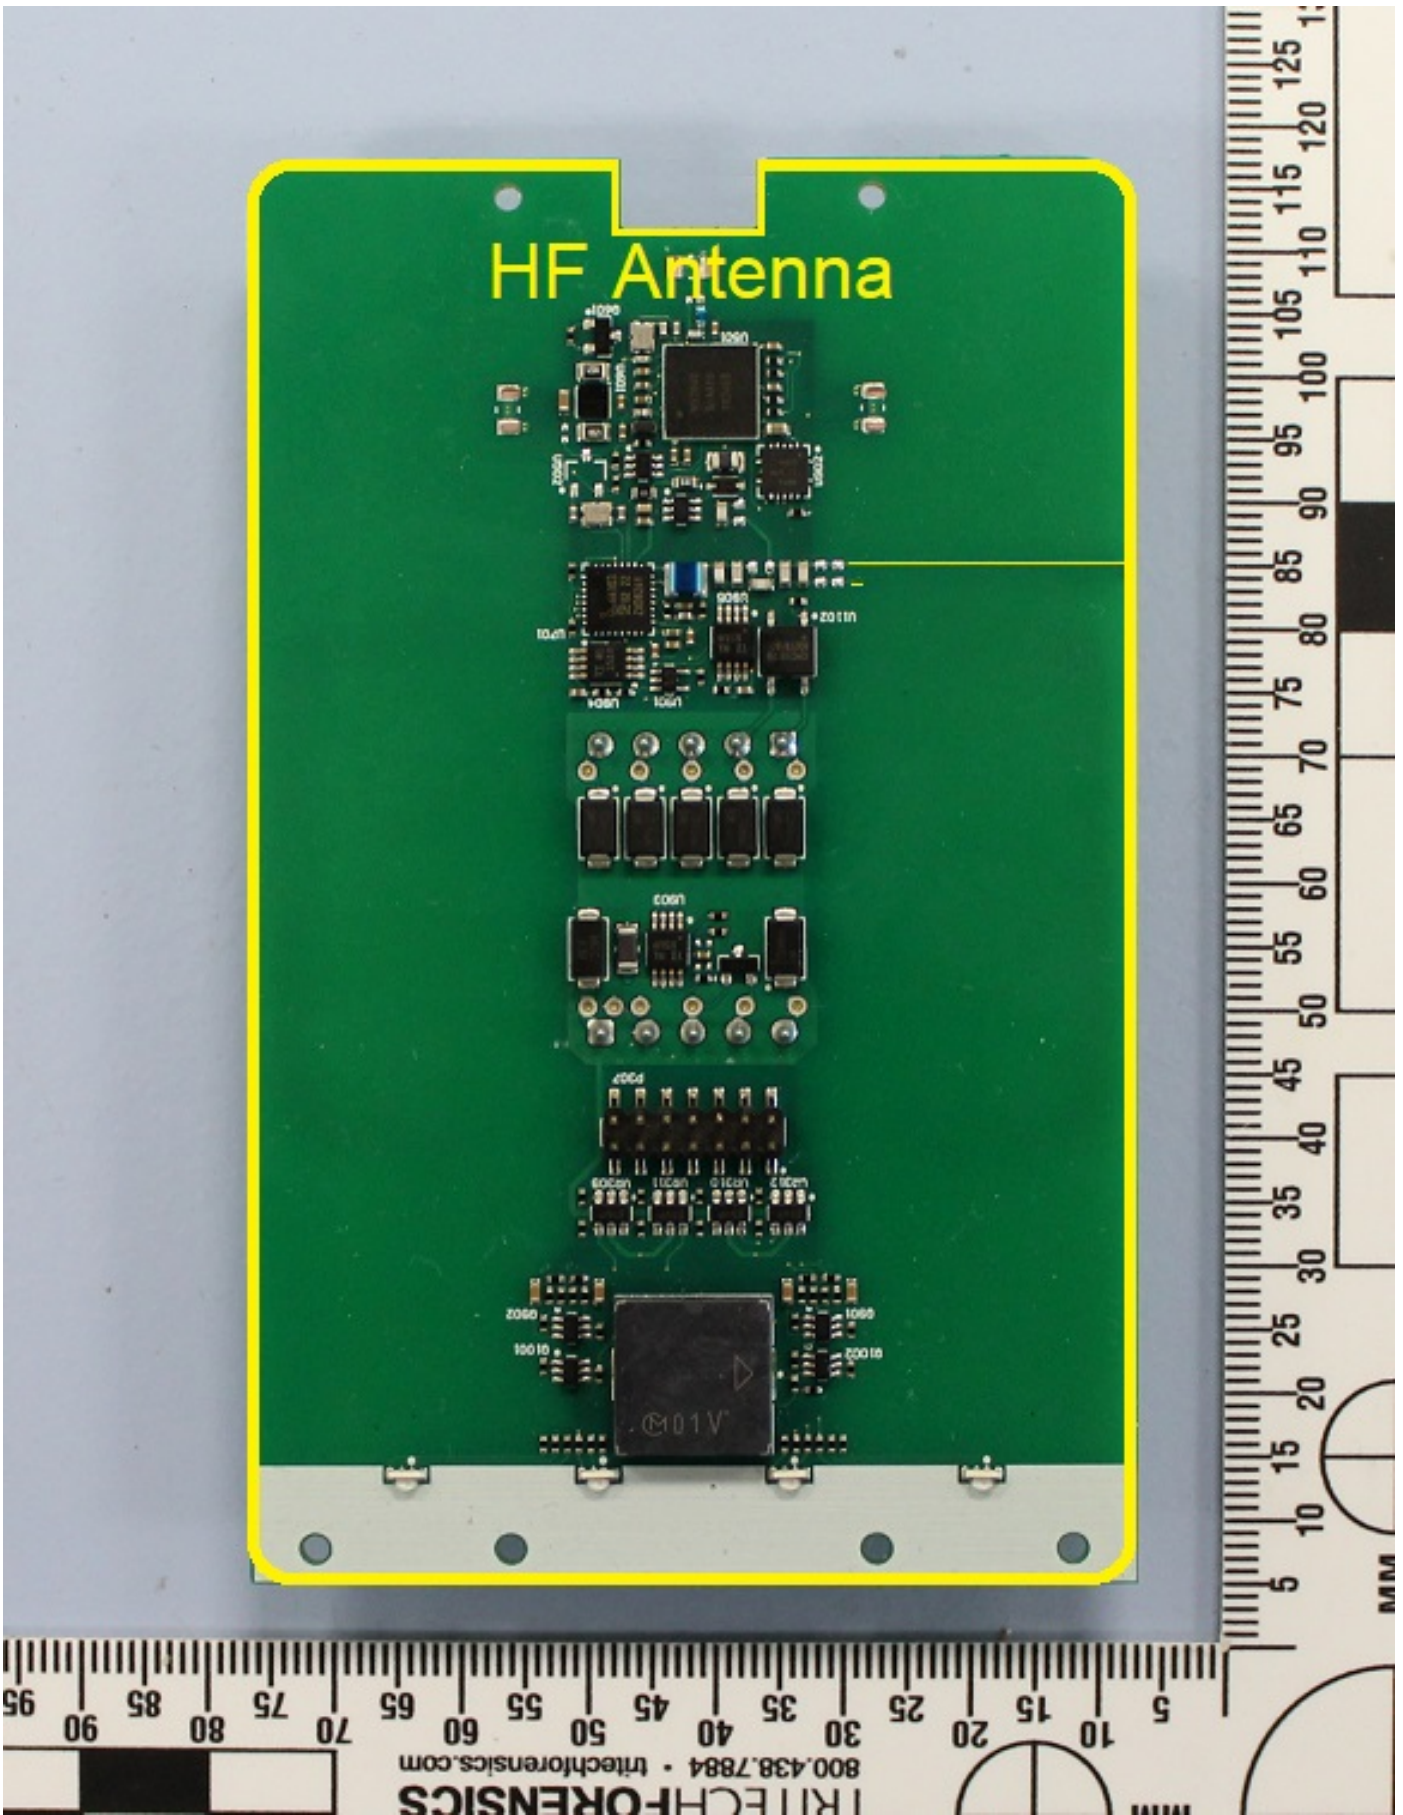

Loop Antenna

Model 40 and model 40K (terminal version shown) LF loop antenna – 125kHz

Model 40 and model 40K HF loop antenna – 13.56MHz

Patch Antenna

Model 40 and model 40K Bluetooth patch antenna – 2.4GHz